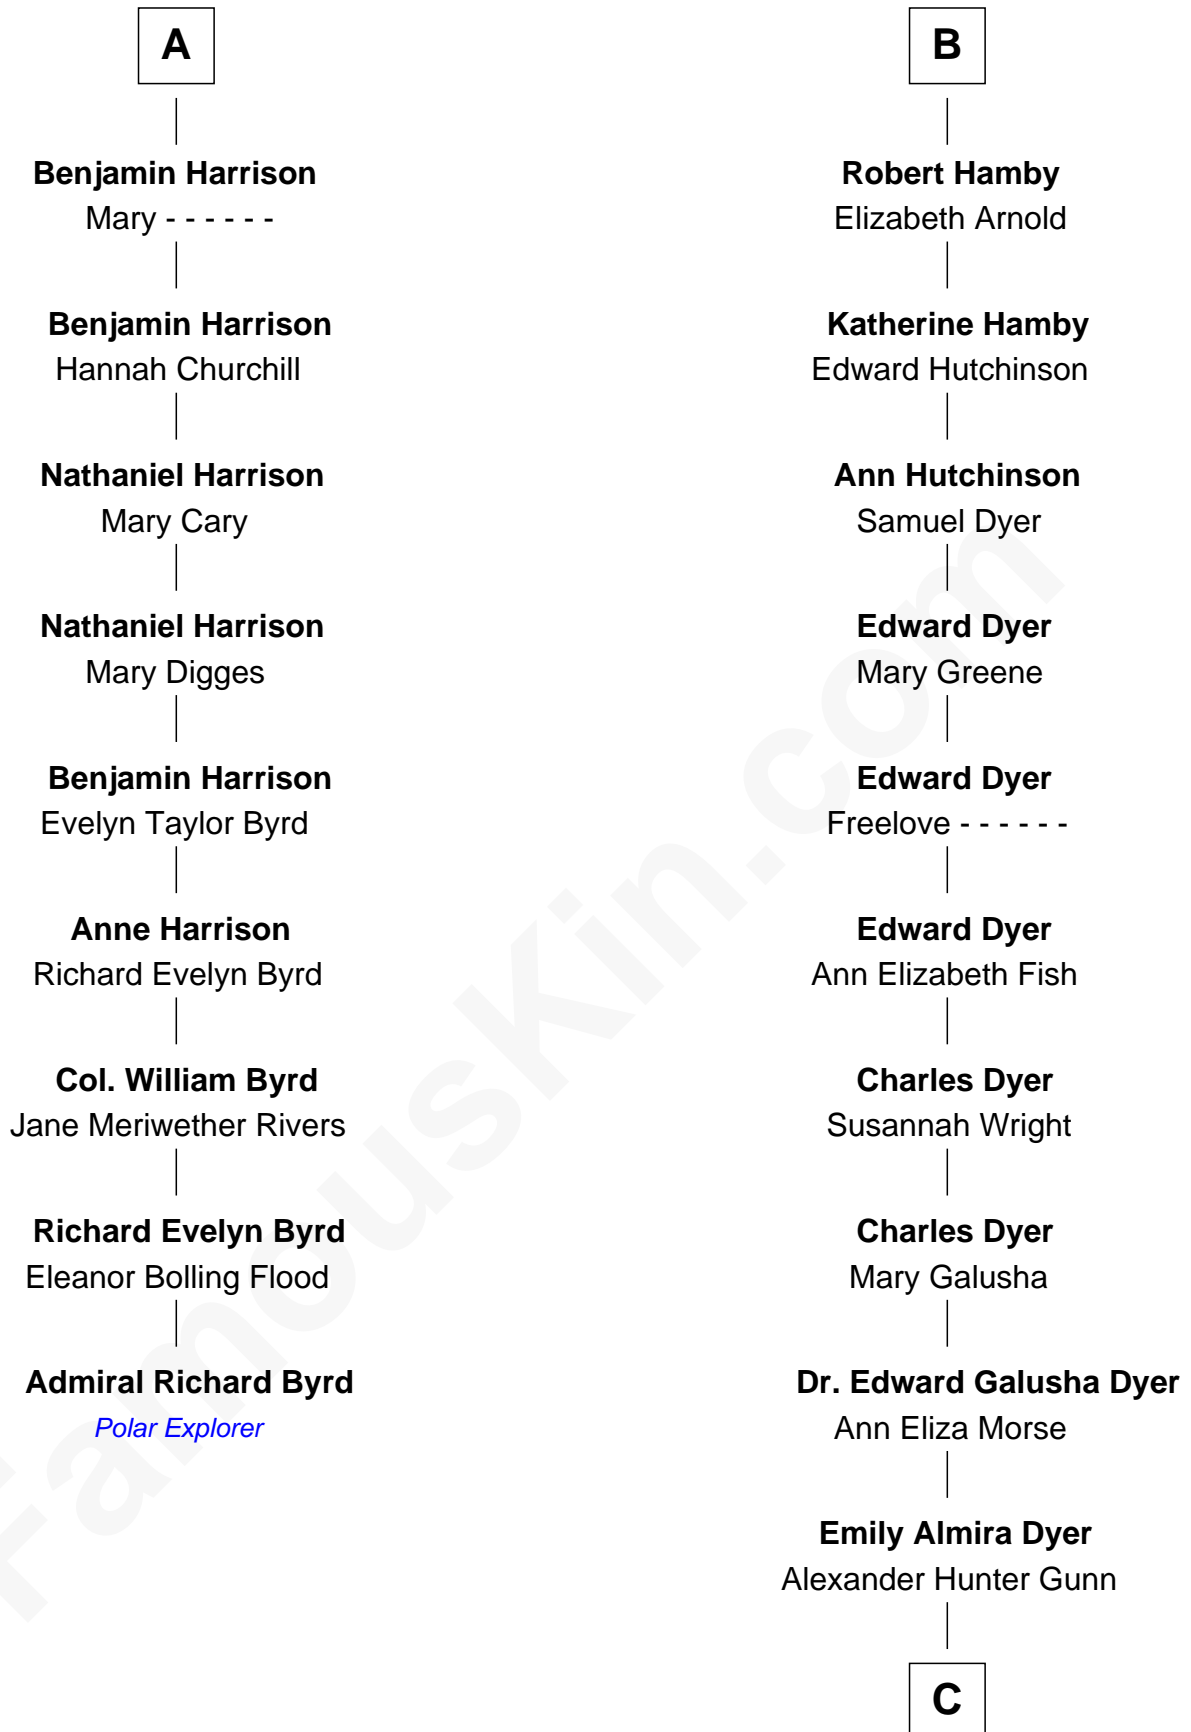

**FamousKin.com**  
**Relationship Chart of**  
**Admiral Richard Byrd**  
*Polar Explorer*

15th cousin 5 times removed of

**Andrew Shue**  
*TV Actor*

**Stephen le Scrope**  
 Margery de Welles

**John le Scrope**  
 Elizabeth Chaworth

**Maude le Scrope**  
 Sir Baldwin Freville

**Elizabeth le Scrope**  
 Sir Henry le Scrope

**Margaret Freville**  
 Sir Hugh Willoughby

**Margaret Scrope**  
 John Bernard

**Margery Willoughby**  
 Sir Godfrey Hilton

**John Bernard**  
 Margaret Daundelyn

**Elizabeth Hilton**  
 Richard Thimbleby

**John Bernard**  
 Cecily Muscote

**Anne Thimbleby**  
 John Booth

**Francis Bernard**  
 Alice Hazlewood

**Eleanor Booth**  
 Edward Hamby

**Elizabeth Bernard**  
 Thomas Harrison

**William Hamby**  
 Margaret Blewett

Probable

**A**

**B**

C

**Alexander Hunter Gunn**  
Harriet Grace Brewster Willcox

**Mary Brewster Gunn**  
Adoniram Judson Wells