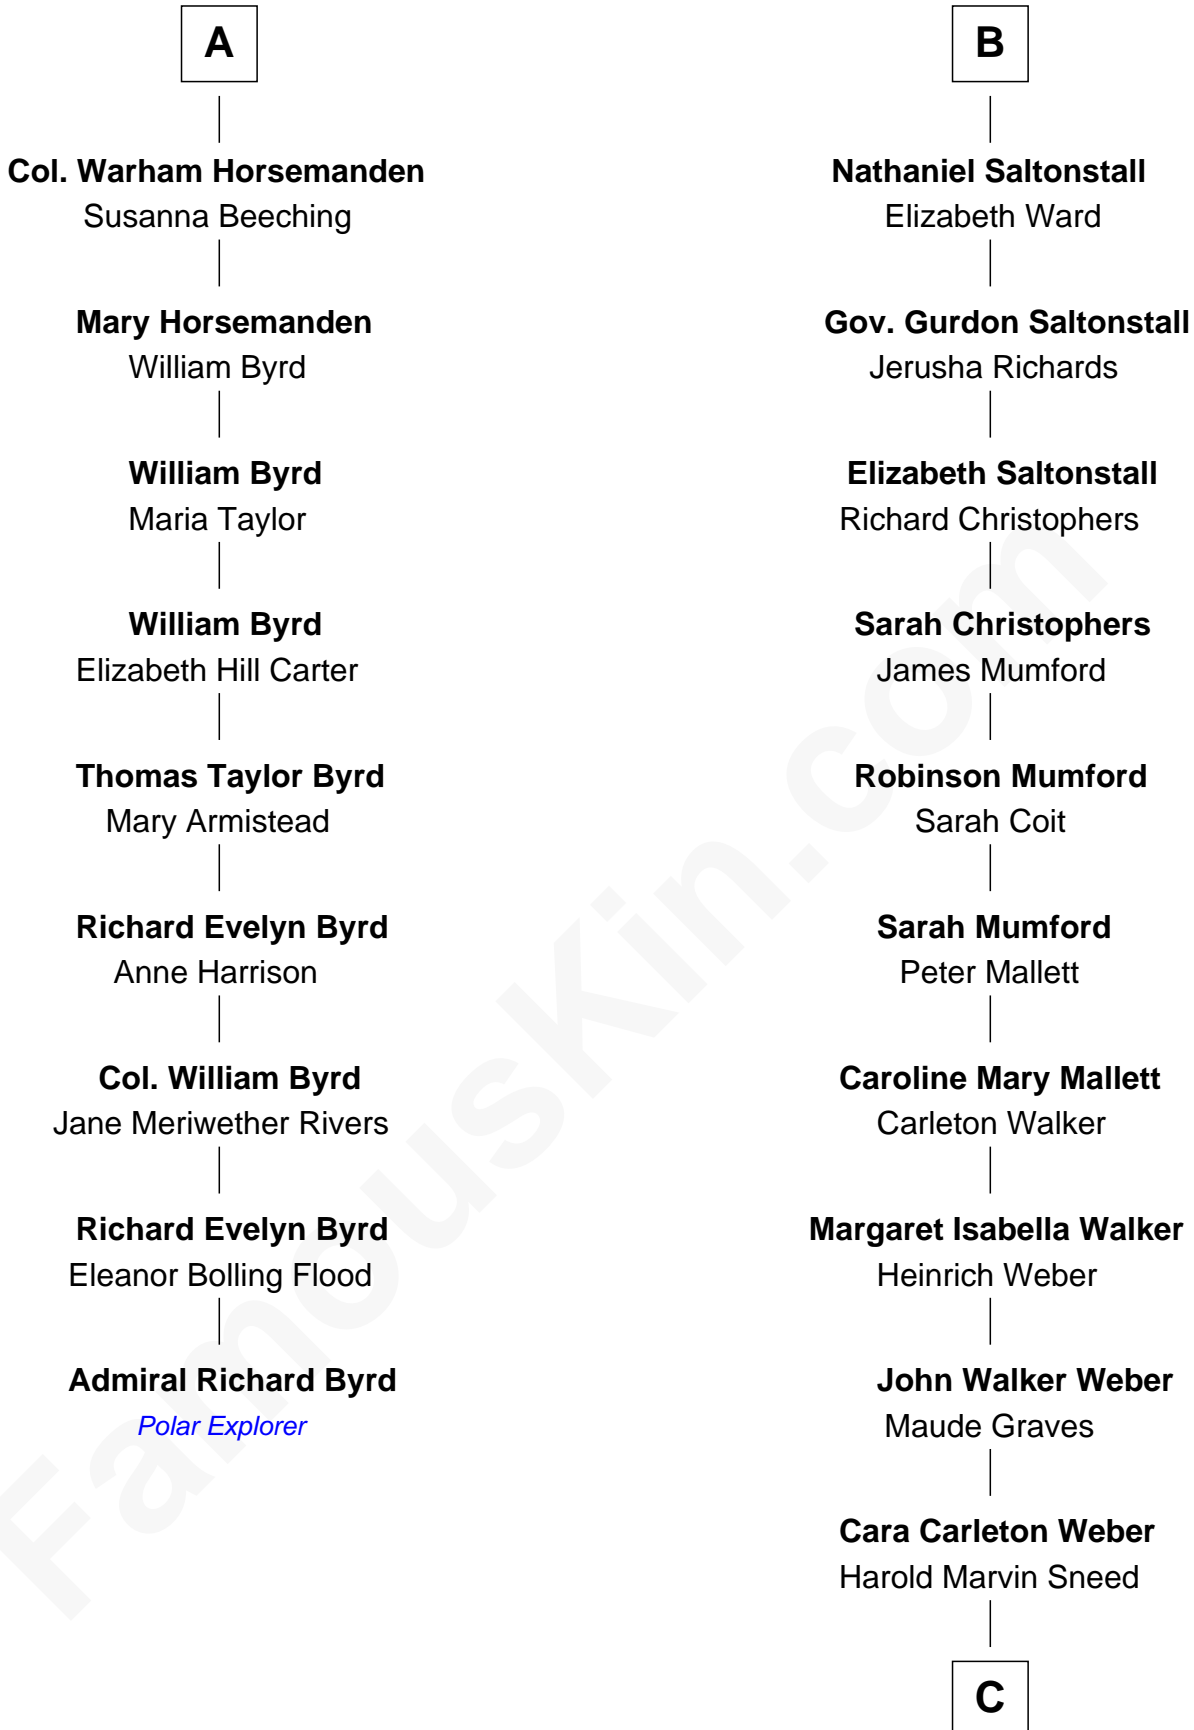

FamousKin.com
Relationship Chart of
Admiral Richard Byrd
Polar Explorer

15th cousin 3 times removed of
Carly Fiorina
CEO of Hewlett-Packard

C

Joseph Tyree Sneed
Madelon Montross Juergens

Carly Fiorina
CEO of Hewlett-Packard

FamousKin.com