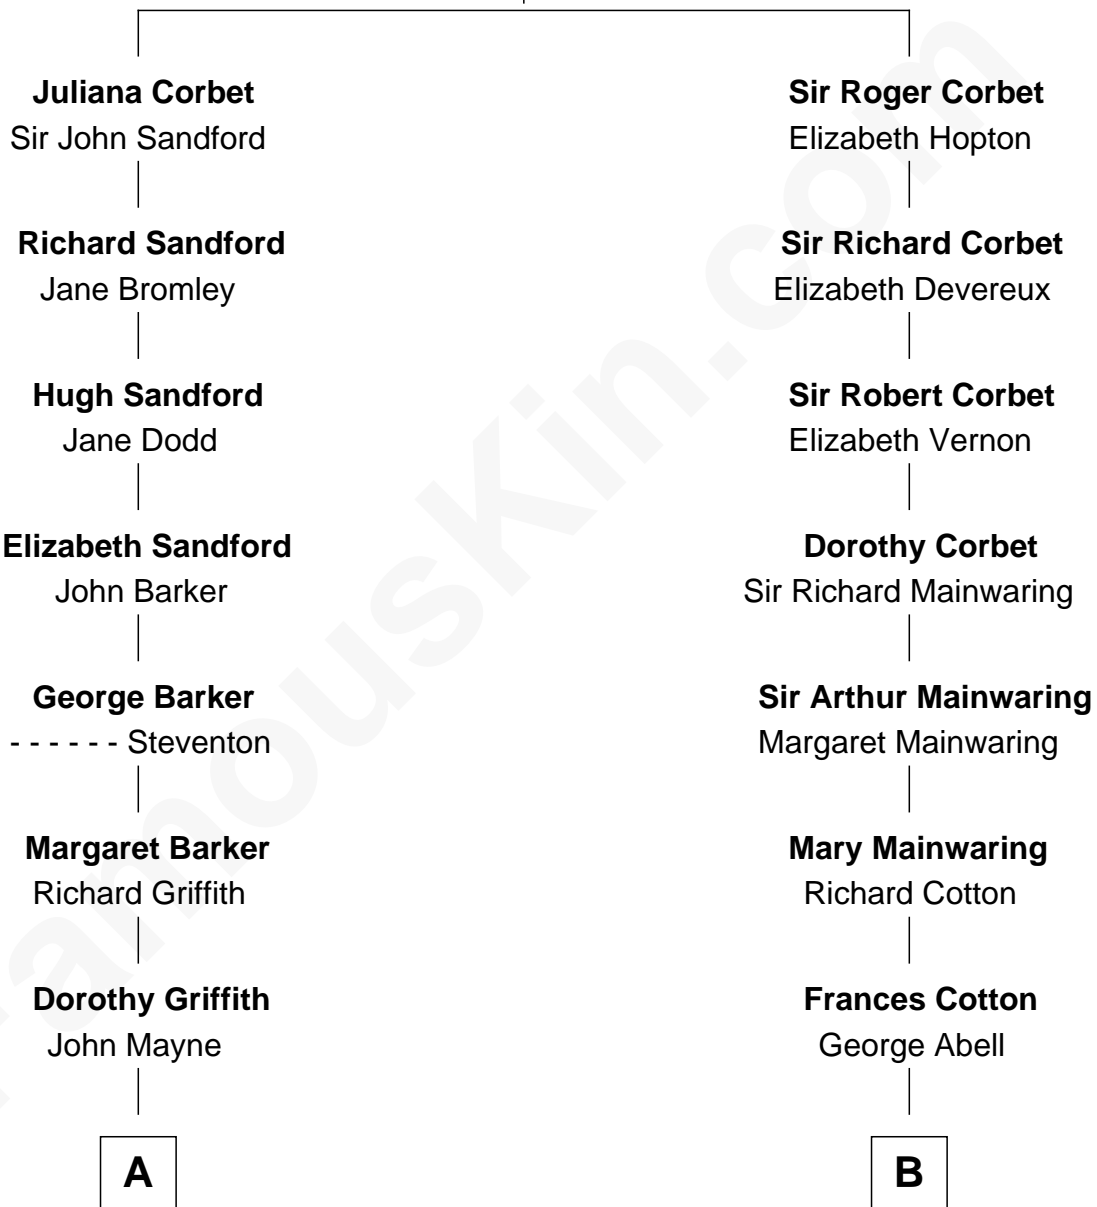

FamousKin.com
Relationship Chart of
Admiral Richard Byrd
Polar Explorer

15th cousin 2 times removed of

Illeana Douglas
TV and Movie Actress

Sir Robert Corbet
 Margaret - - - - -

A

Blanche Mayne
Charles Harrison

Anne Harrison
Thomas Willing

Charles Willing
Anne Shippen

Mary Willing
William Byrd

Evelyn Taylor Byrd
Benjamin Harrison

Anne Harrison
Richard Evelyn Byrd

Col. William Byrd
Jane Meriwether Rivers

Richard Evelyn Byrd
Eleanor Bolling Flood

Admiral Richard Byrd
Polar Explorer

B

Robert Abell
Joanna - - - - -

Caleb Abell
Margaret Post

Mary Abell
Richard Douglas

William Douglas
Sarah Denison

Richard Douglas
Lucy Way

Erskine Douglas
Sophia Garrett