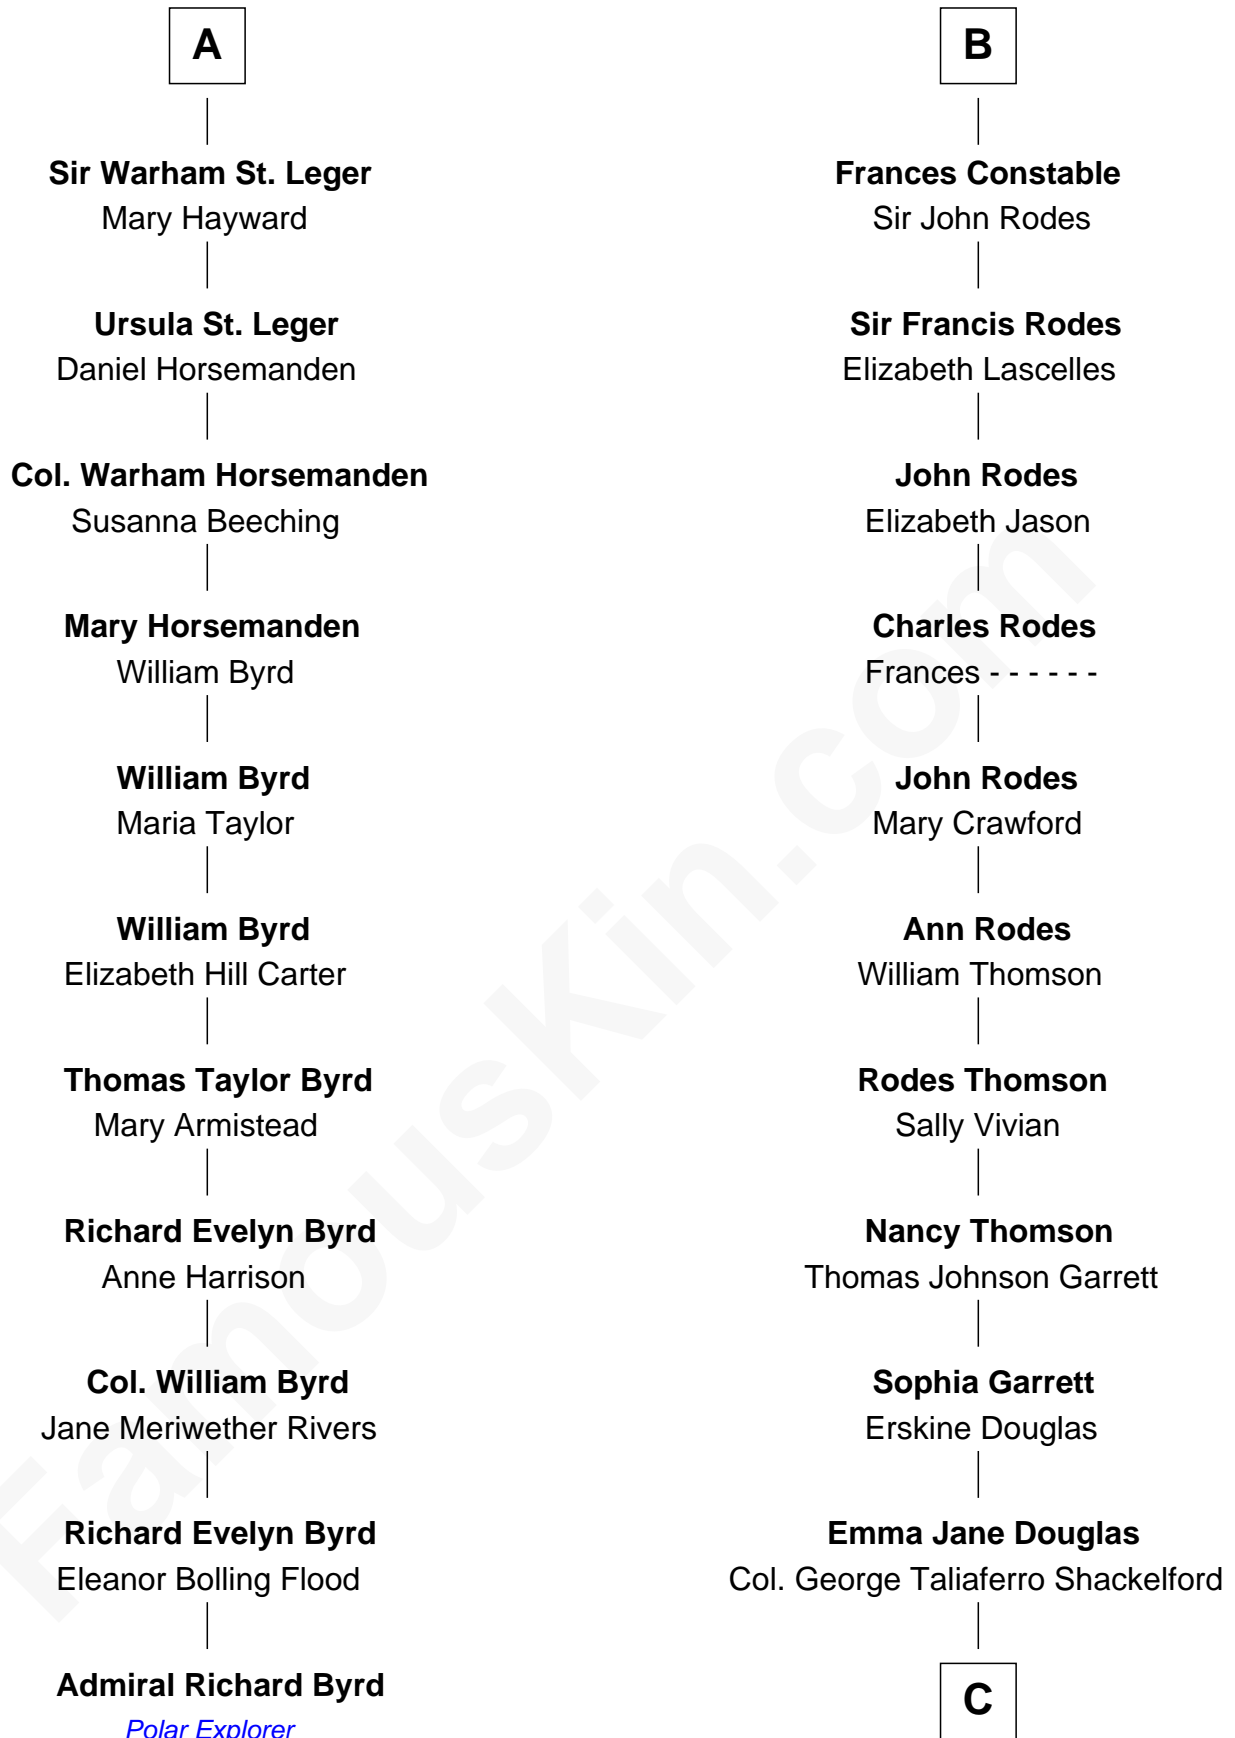

FamousKin.com
Relationship Chart of
Admiral Richard Byrd
Polar Explorer

17th cousin 3 times removed of

Illeana Douglas
TV and Movie Actress

C

Lena Priscilla Shackelford
Edouard Gregory Hesselberg

Melvyn Edouard Hesselberg
Rosalind Hightower

Gregory Hesselberg
Joan Georgescu

Illeana Douglas
TV and Movie Actress