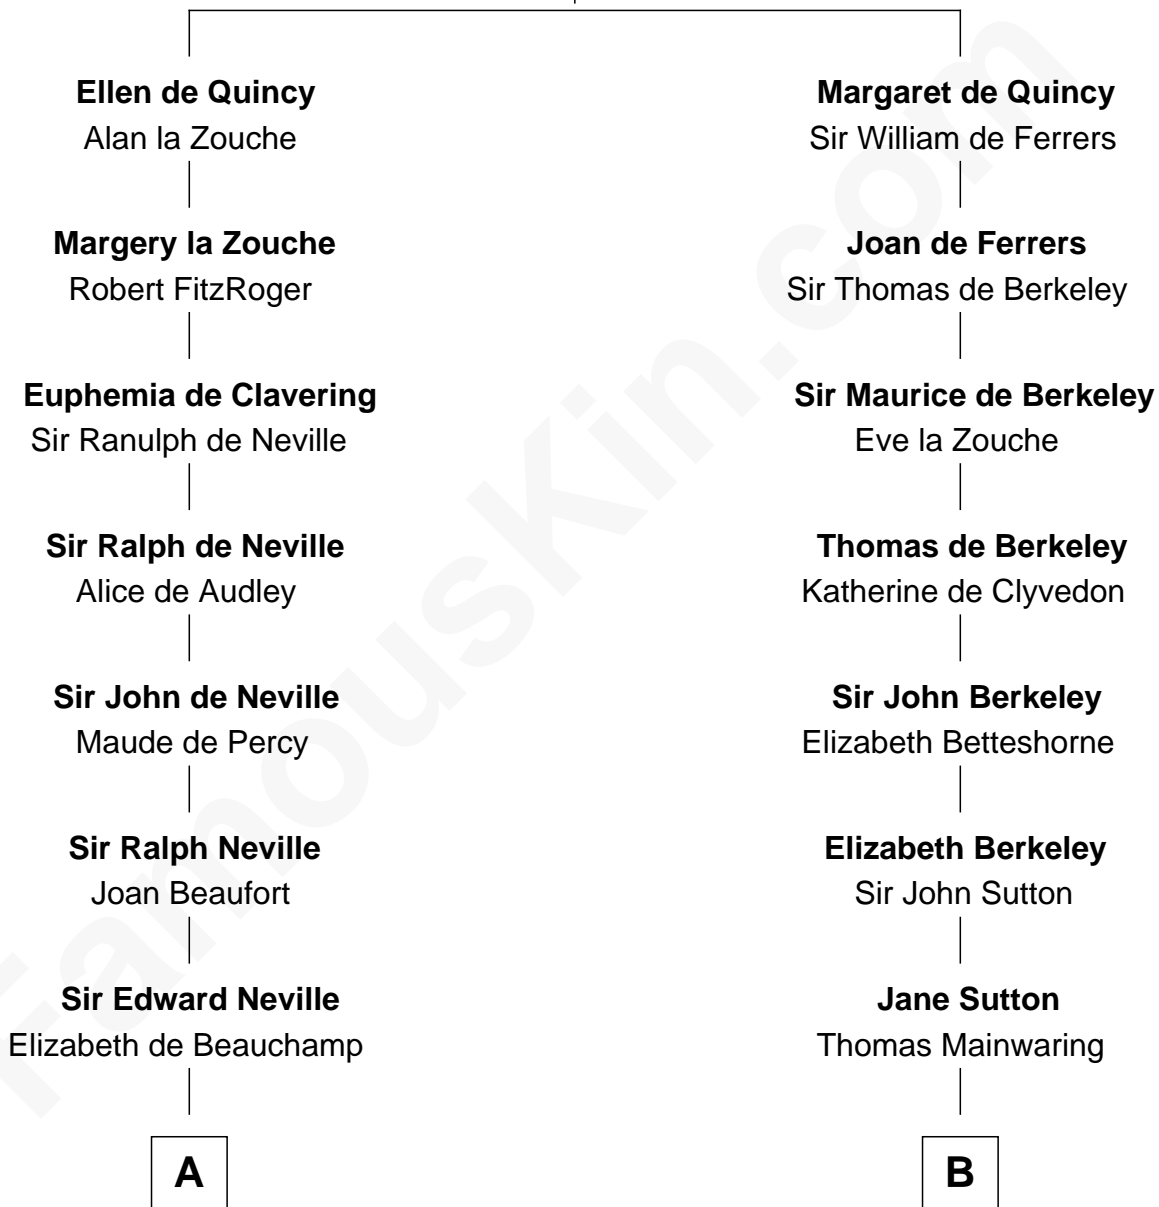

## Relationship Chart of

### Admiral Richard Byrd

*Polar Explorer*

21st cousin of

### Illeana Douglas

*TV and Movie Actress*

**Sir Roger de Quincy**

Helen of Galloway

**C**

**Thomas Taylor Byrd**

Mary Armistead

**Richard Evelyn Byrd**

Anne Harrison

**Col. William Byrd**

Jane Meriwether Rivers

**Richard Evelyn Byrd**

Eleanor Bolling Flood

**Admiral Richard Byrd**

*Polar Explorer*

**D**