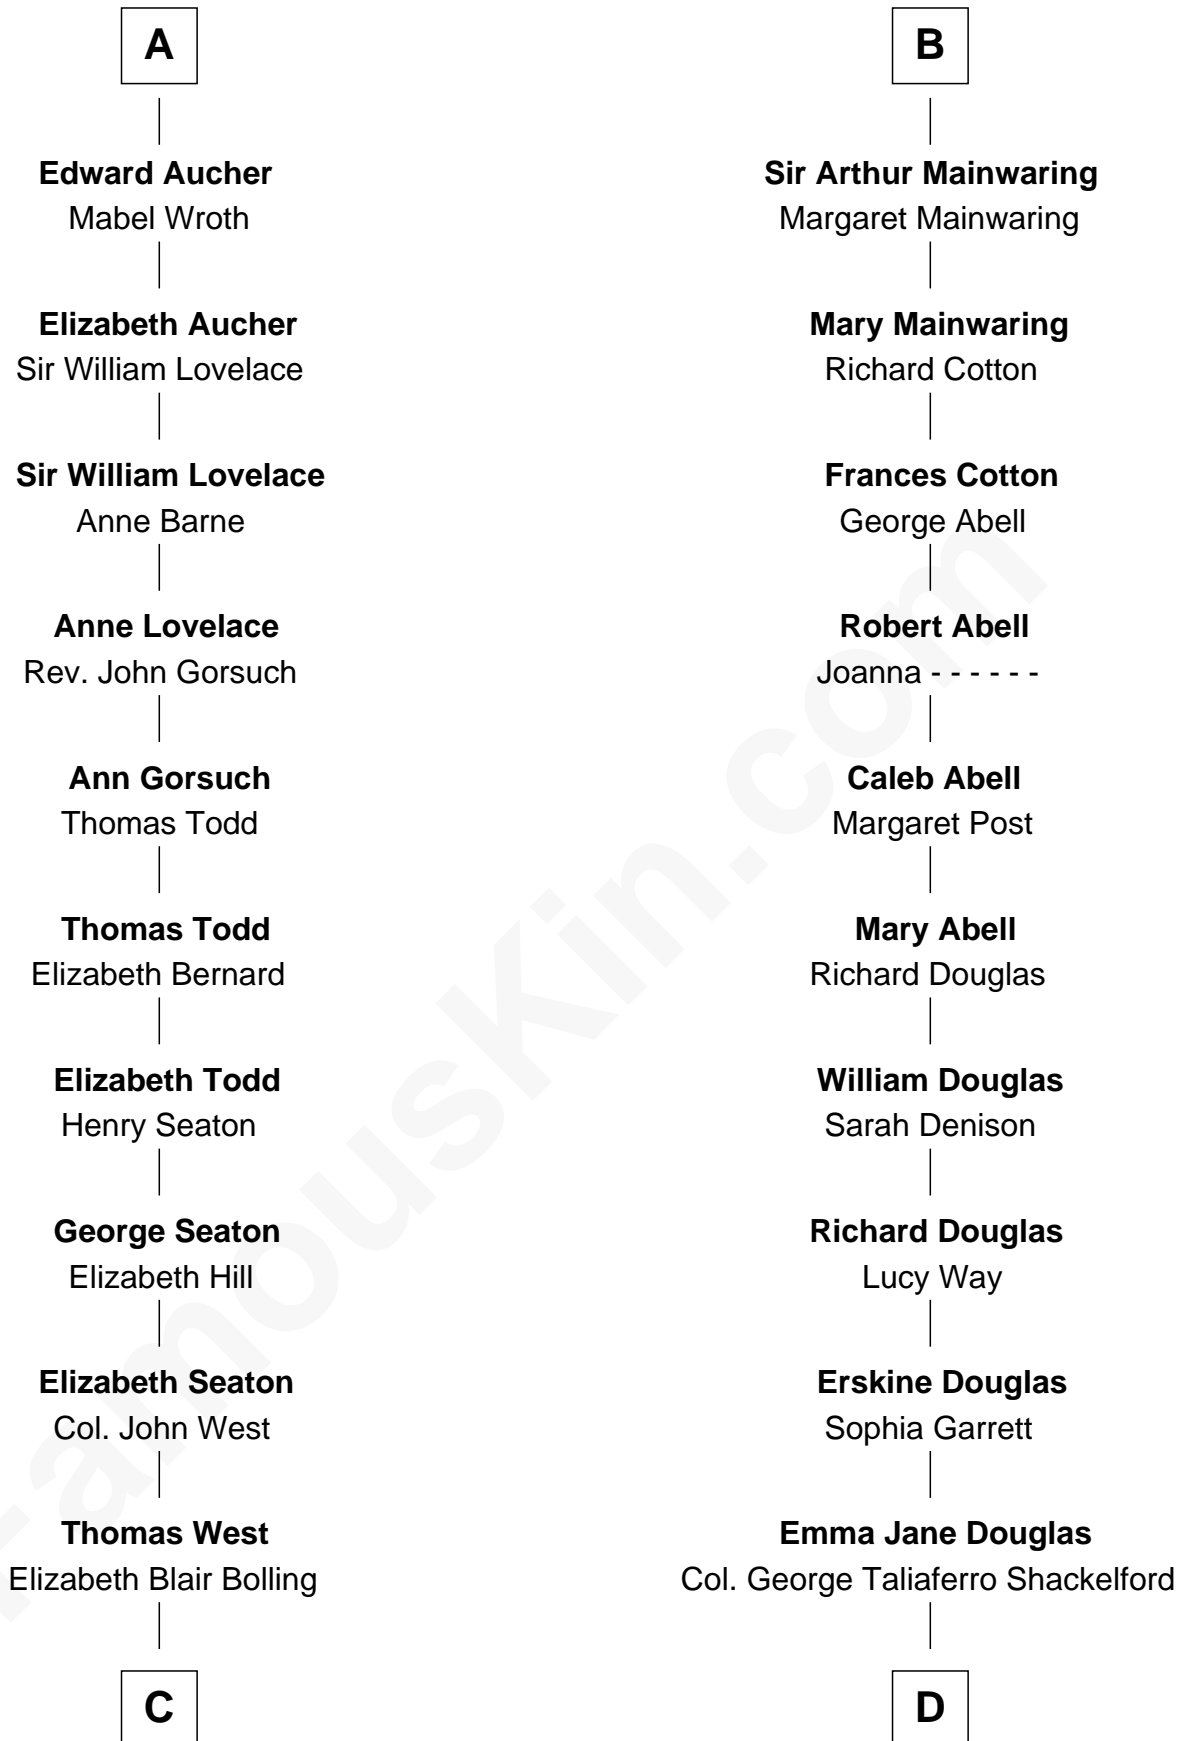

FamousKin.com

Relationship Chart of

Admiral Richard Byrd

Polar Explorer

20th cousin 1 time removed of

Illeana Douglas
TV and Movie Actress

C

Eliza Bolling West
Dr. Joel Walker Flood

Col. Henry De La Warr Flood
Mary Elizabeth Trent

Joel Walker Flood
Ella Faulkner

Eleanor Bolling Flood
Richard Evelyn Byrd

Admiral Richard Byrd
Polar Explorer

D

Lena Priscilla Shackelford
Edouard Gregory Hesselberg