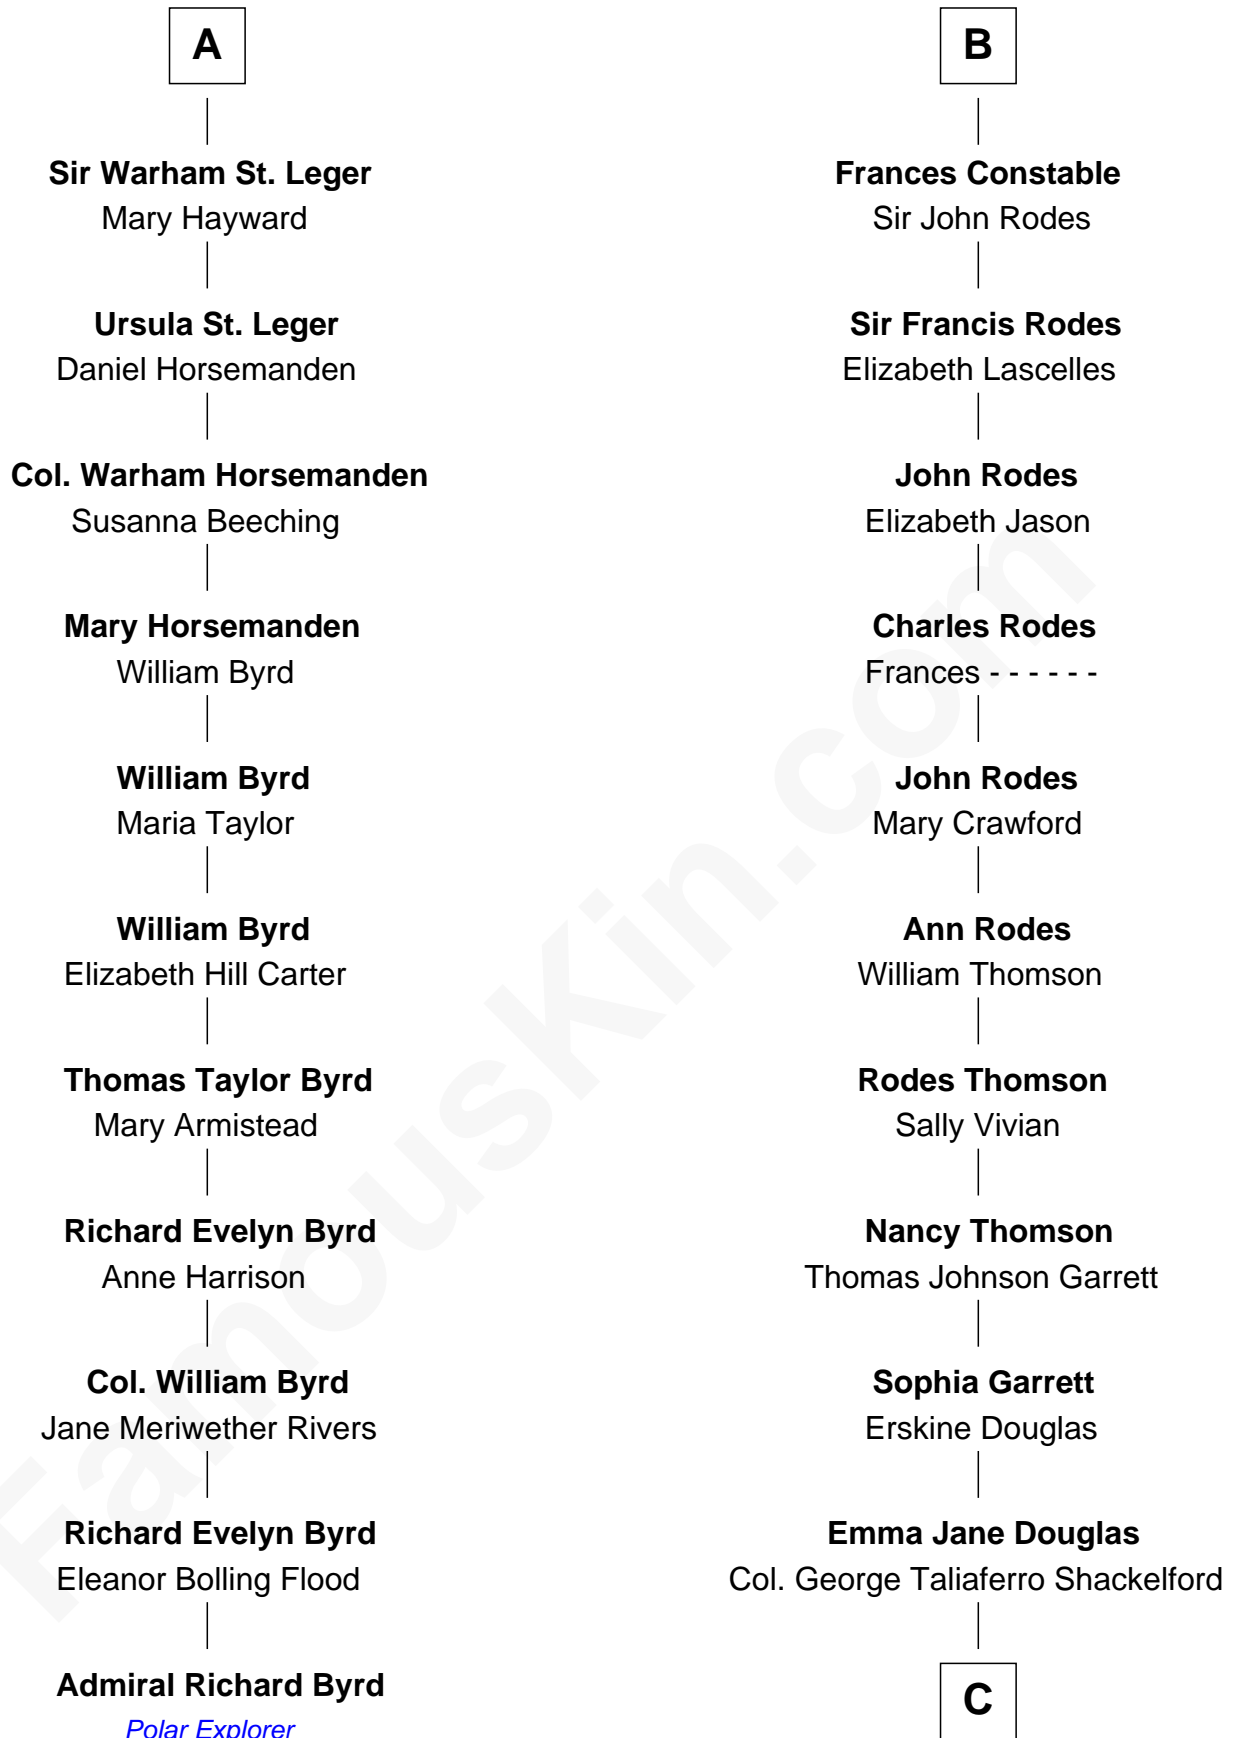

FamousKin.com

Relationship Chart of

Admiral Richard Byrd

Polar Explorer

17th cousin 1 time removed of

Melvyn Douglas

Movie Actor

Sir Henry Percy
Elizabeth Mortimer

Sir Henry Percy
Eleanor Neville

Sir Henry Percy
Eleanor Poynings

Henry Percy
Maud Herbert

Eleanor Percy
Edward Stafford

Mary Stafford
George Neville

Ursula Neville
Sir Warham St. Leger

Sir Anthony St. Leger
Mary Scott

A

Elizabeth Percy
Sir John Clifford

Mary Clifford
Sir Philip Wentworth

Elizabeth Wentworth
Sir Martin de la See

Joan de la See
Sir Piers Hildyard

Katherine Hildyard
William Holme

John Holme
Anne Aislaby

Catherine Holme
Marmaduke Constable

B

C

Lena Priscilla Shackelford
Edouard Gregory Hesselberg

Melvyn Douglas
Movie Actor

FamousKin.com