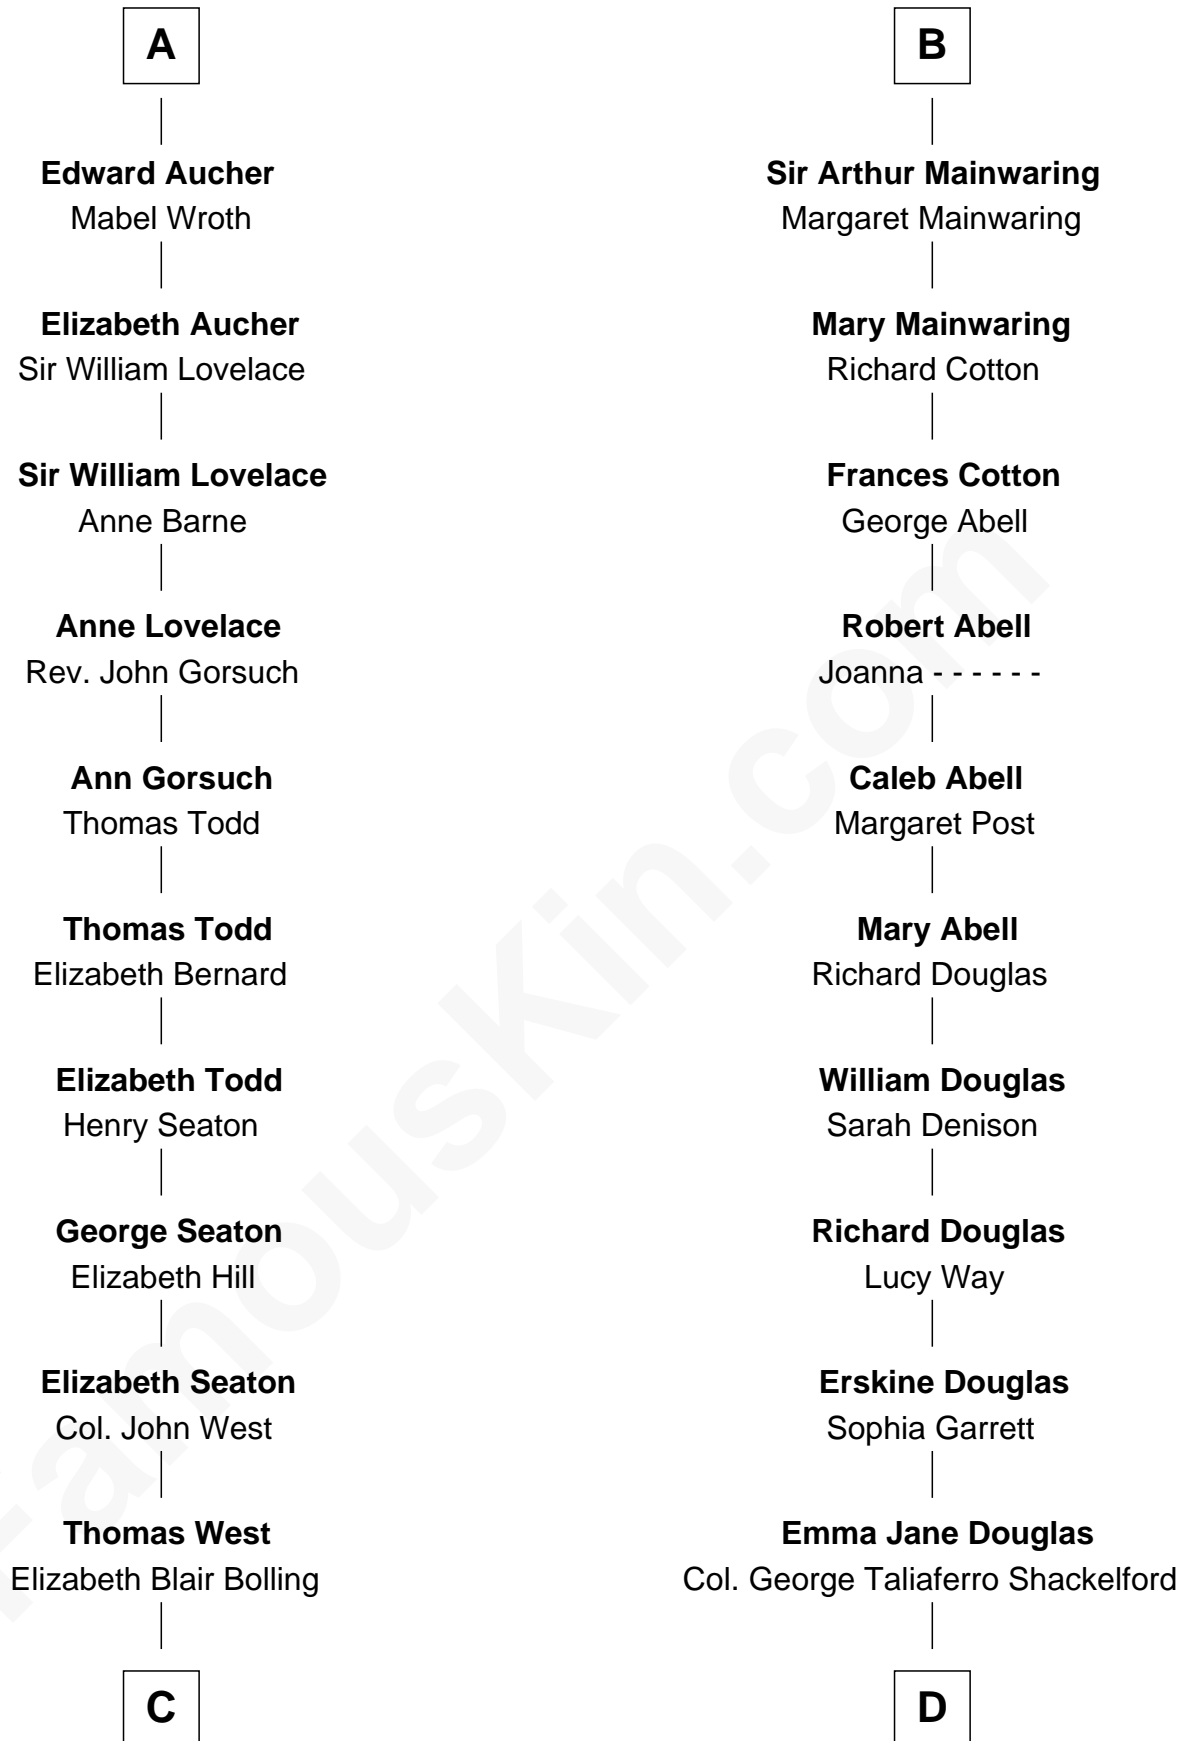

**FamousKin.com**  
**Relationship Chart of**  
**Admiral Richard Byrd**  
*Polar Explorer*

18th cousin 3 times removed of  
**Melvyn Douglas**  
*Movie Actor*

FamousKin.com