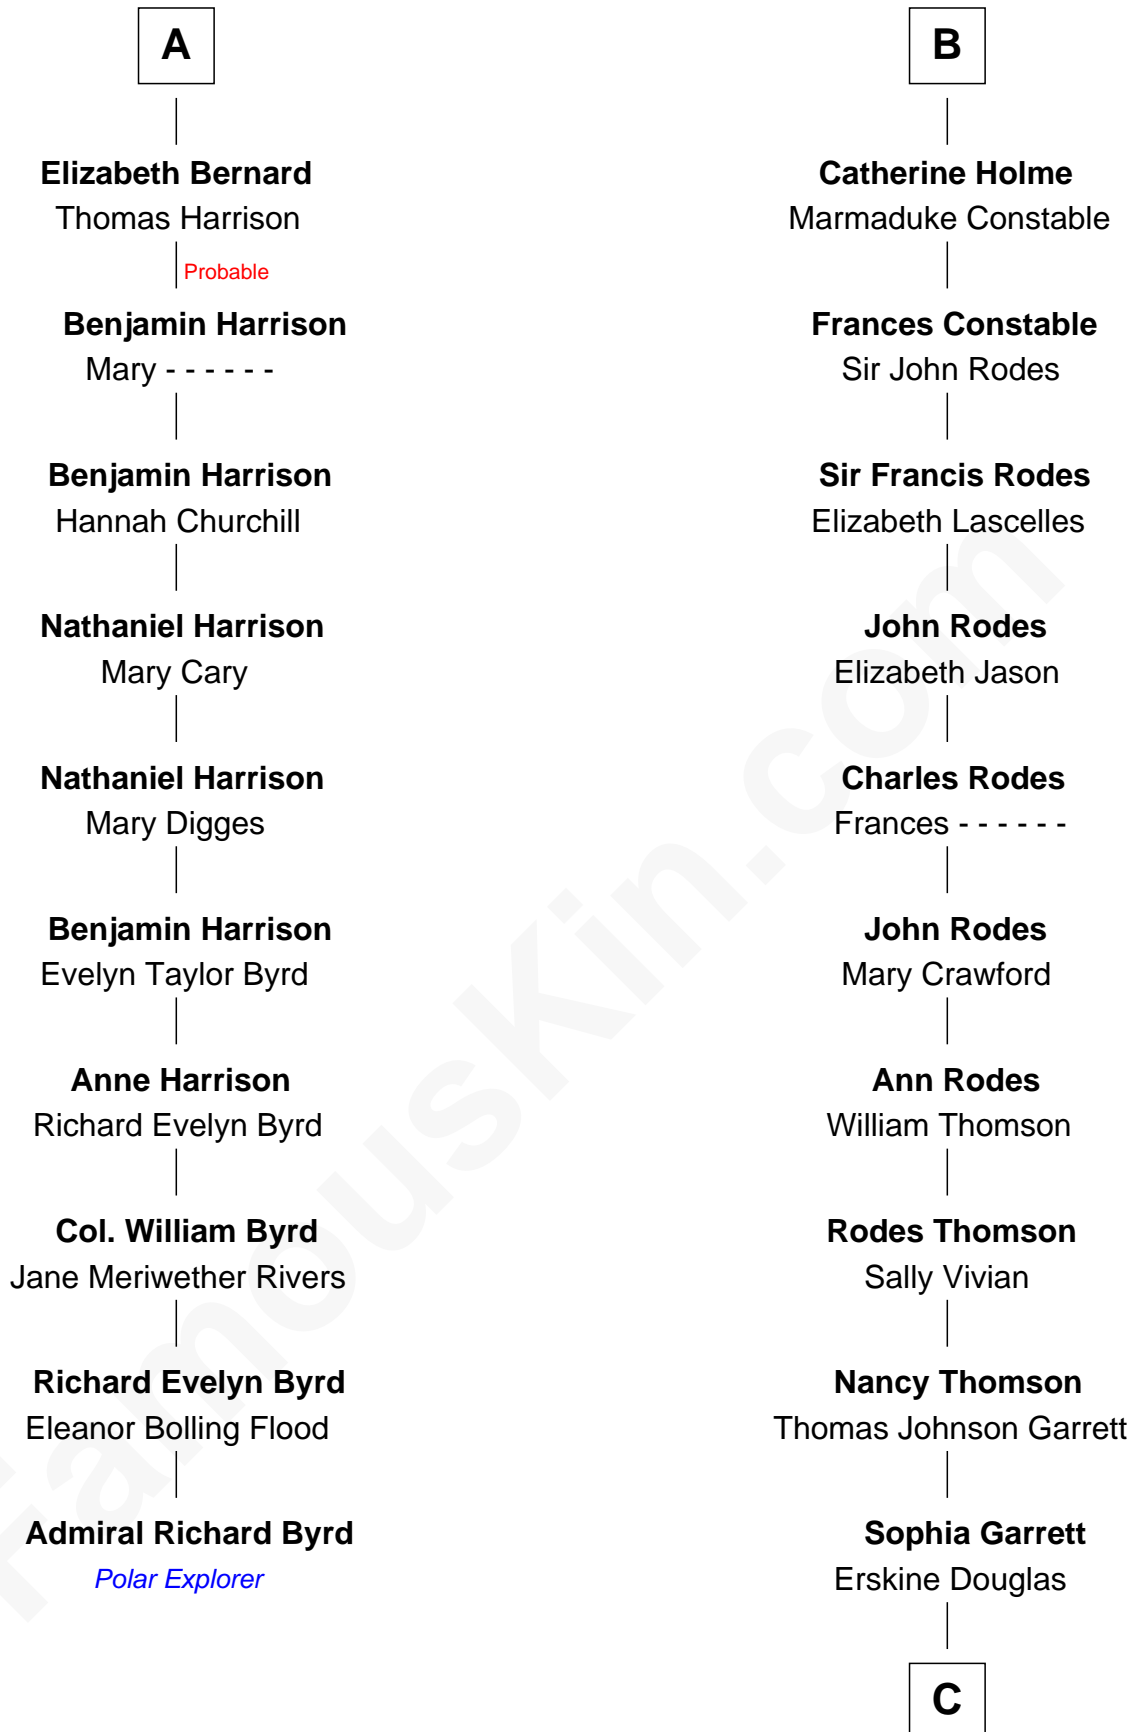

FamousKin.com
Relationship Chart of
Admiral Richard Byrd
Polar Explorer

16th cousin 3 times removed of

Melvyn Douglas
Movie Actor

Sir Hugh de Stafford
 Philippa de Beauchamp

C

Emma Jane Douglas

Col. George Taliaferro Shackelford

Lena Priscilla Shackelford

Edouard Gregory Hesselberg

Melvyn Douglas

Movie Actor

FamousKin.com