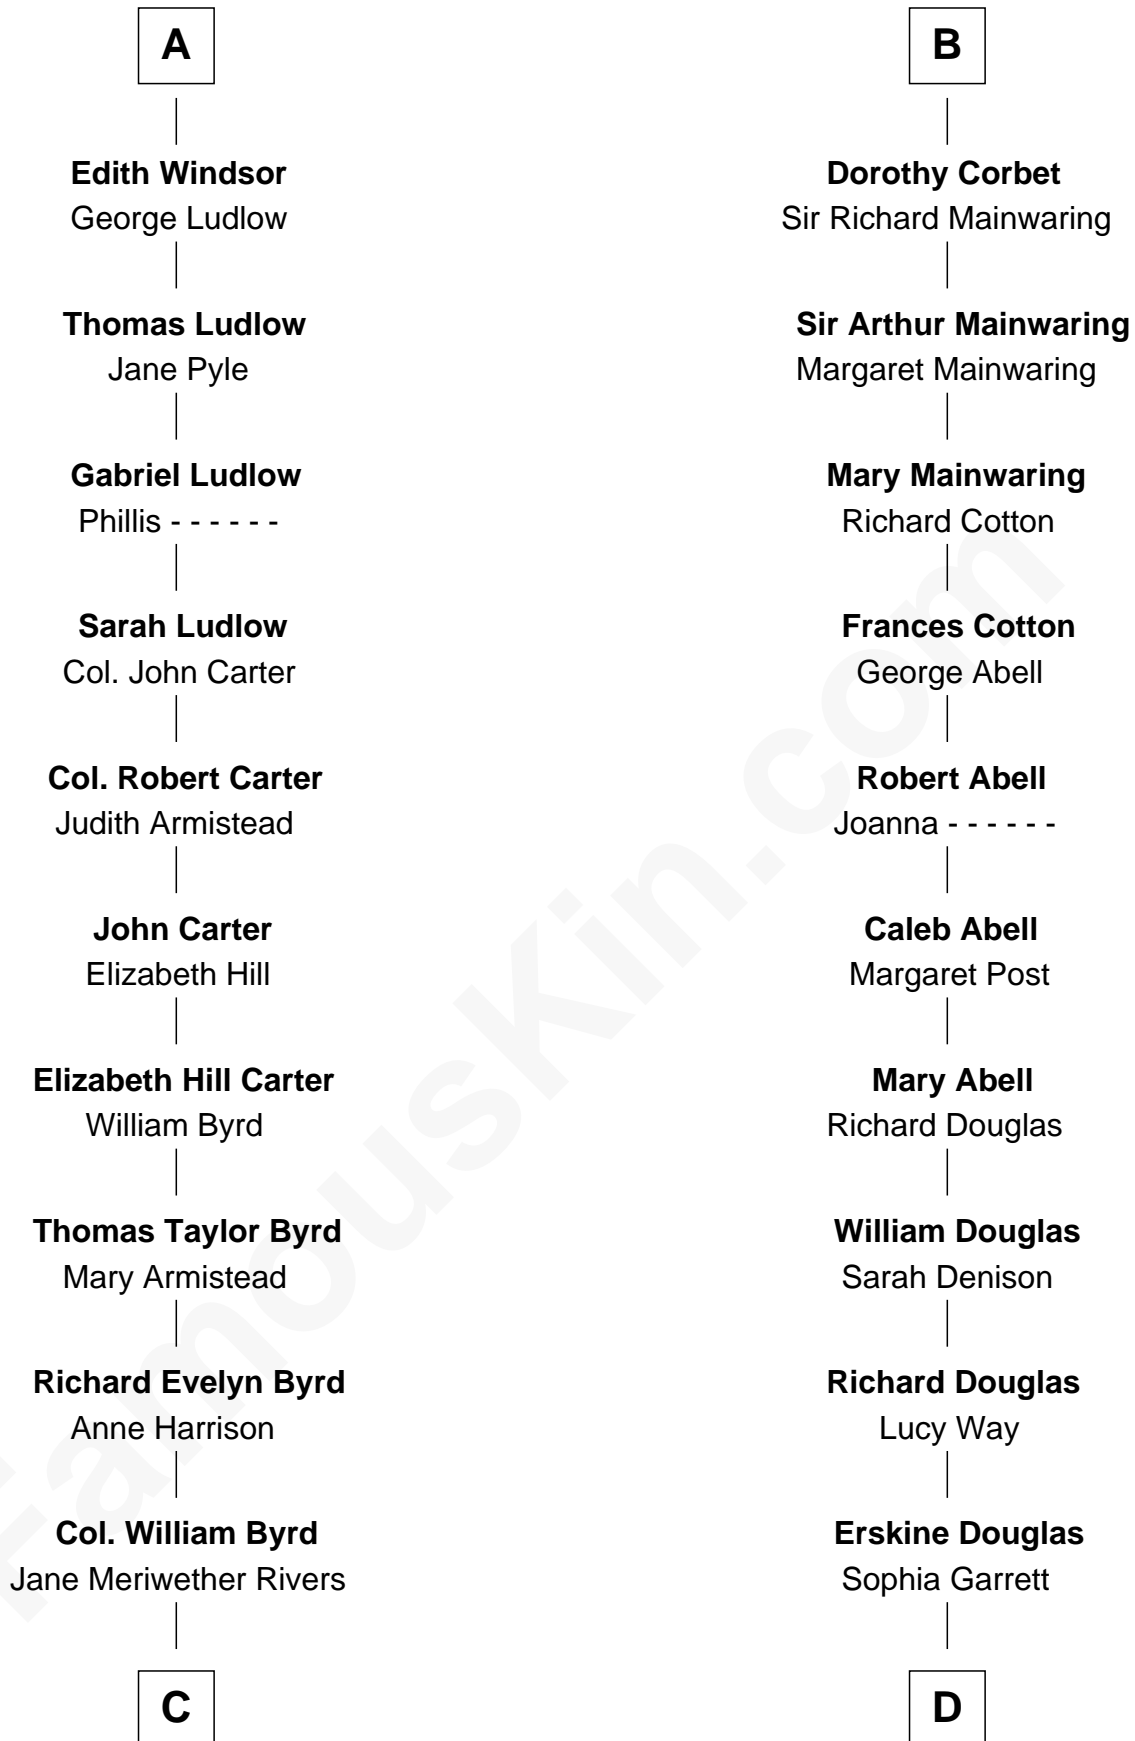

FamousKin.com
Relationship Chart of
Admiral Richard Byrd

Polar Explorer

18th cousin 1 time removed of

Melvyn Douglas

Movie Actor

Humphrey de Bohun

Elizabeth Plantagenet

C

Richard Evelyn Byrd
Eleanor Bolling Flood

Admiral Richard Byrd
Polar Explorer

D

Emma Jane Douglas
Col. George Taliaferro Shackelford

Lena Priscilla Shackelford
Edouard Gregory Hesselberg

Melvyn Douglas
Movie Actor