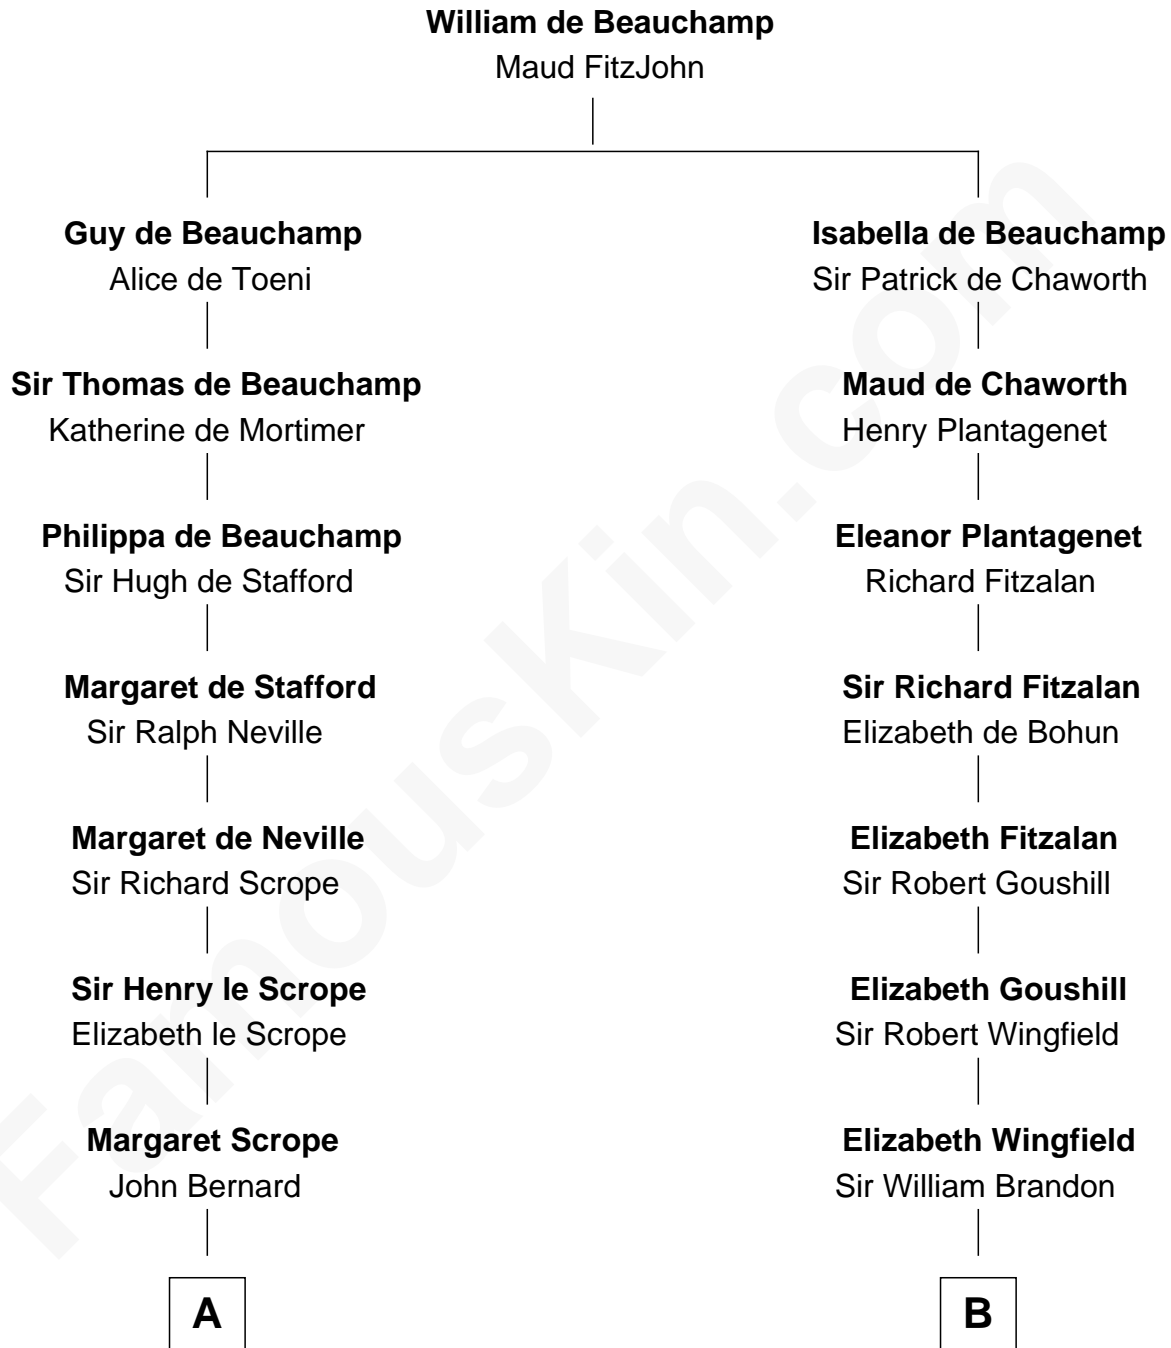

FamousKin.com
Relationship Chart of
Admiral Richard Byrd
Polar Explorer

18th cousin 1 time removed of

Shubael D. Childs
Founder of S.D. Childs & Company

C

Col. William Byrd
Jane Meriwether Rivers

Richard Evelyn Byrd
Eleanor Bolling Flood

Admiral Richard Byrd
Polar Explorer

D

Beulah Fay
Josiah Childs

Shubael D. Childs
Founder of S.D. Childs & Company

FamousKin.com