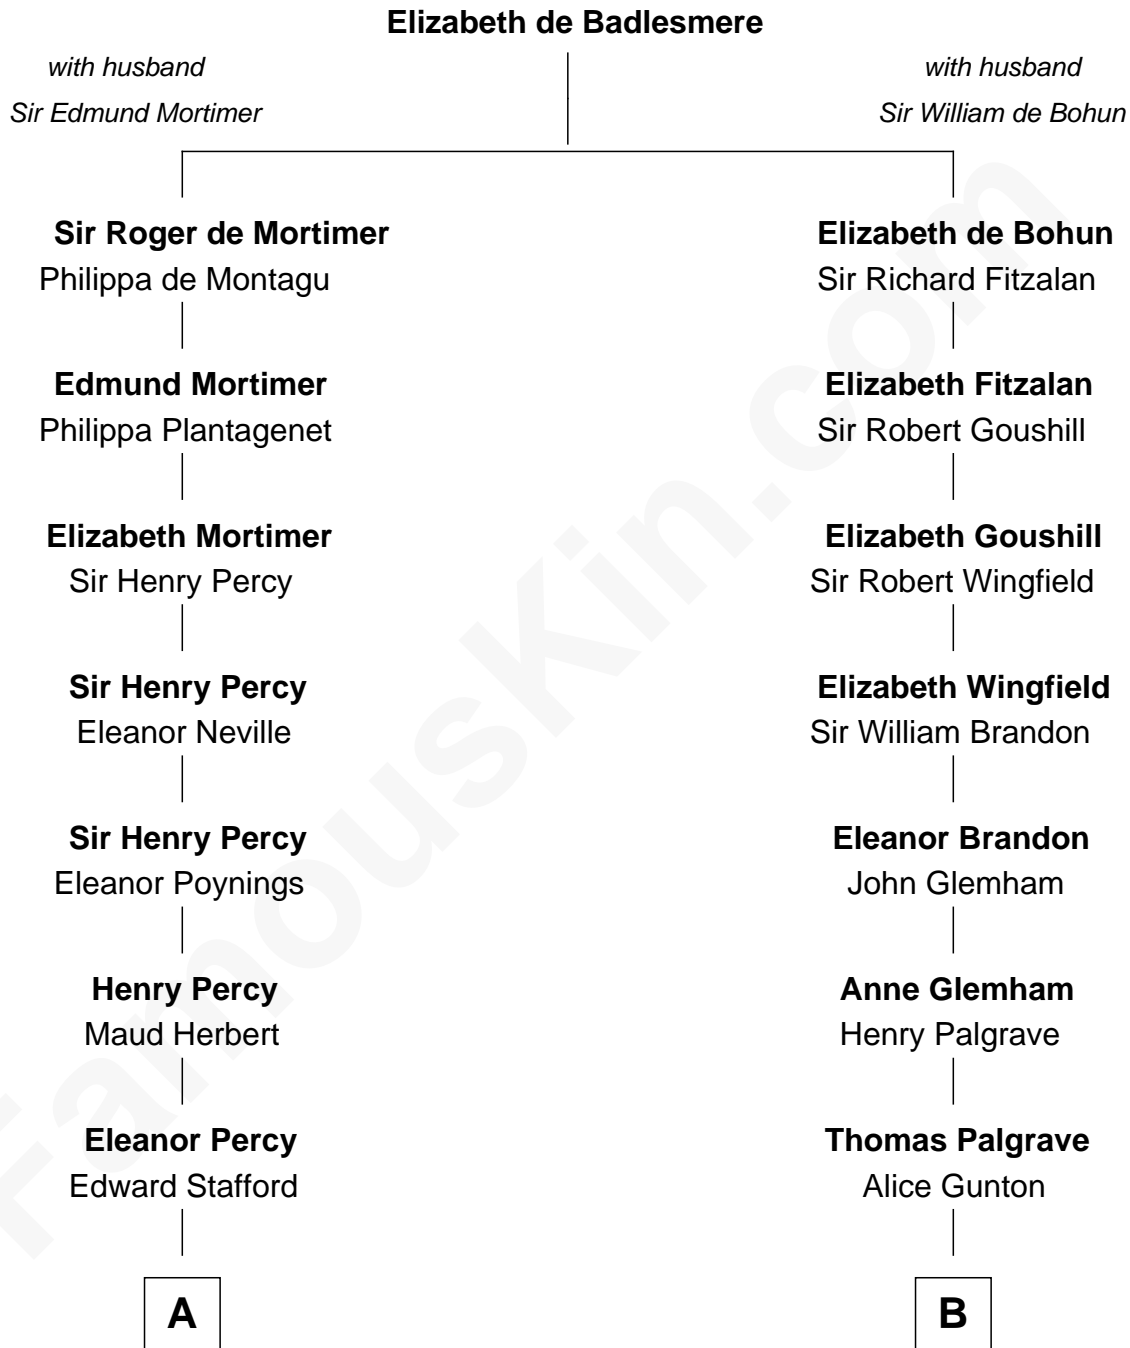

FamousKin.com
Relationship Chart of
Admiral Richard Byrd
Polar Explorer

15th cousin 5 times removed of
Shubael D. Childs
Founder of S.D. Childs & Company

C

Richard Evelyn Byrd

Anne Harrison

Col. William Byrd

Jane Meriwether Rivers

Richard Evelyn Byrd

Eleanor Bolling Flood

Admiral Richard Byrd

Polar Explorer

FamousKin.com