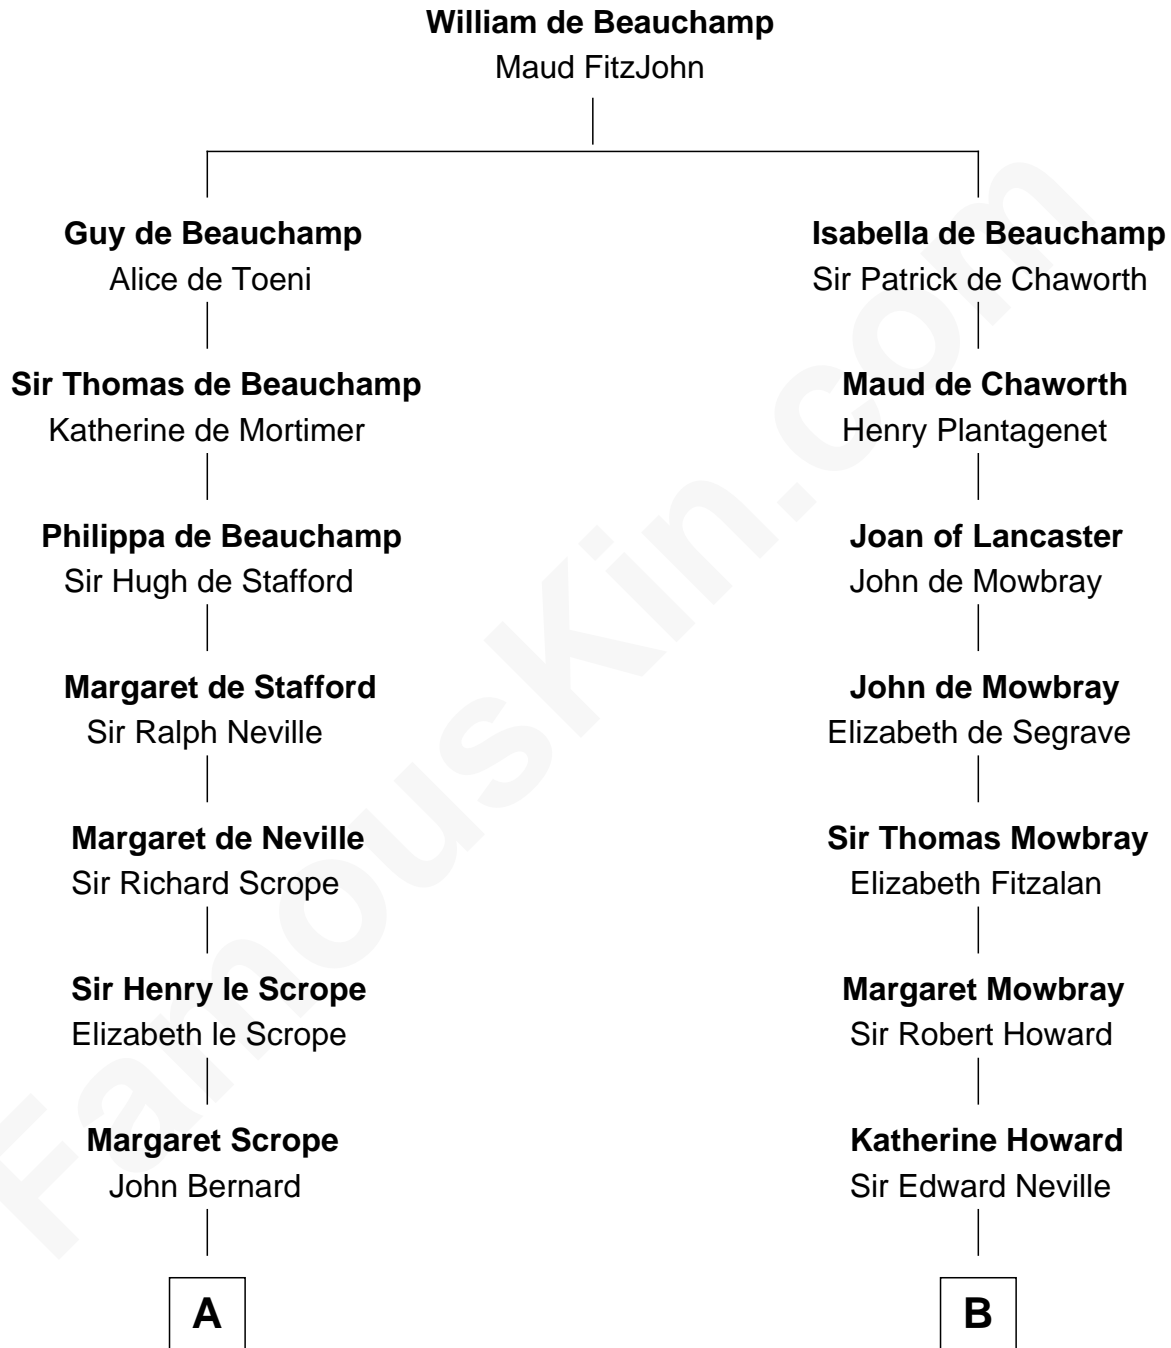

FamousKin.com
Relationship Chart of
Admiral Richard Byrd
Polar Explorer

17th cousin 2 times removed of

Thomas Jefferson

3rd U.S. President and Signer of the Declaration of Independence

C

—
Col. William Byrd
Jane Meriwether Rivers

—
Richard Evelyn Byrd
Eleanor Bolling Flood

—
Admiral Richard Byrd
Polar Explorer

FamousKin.com