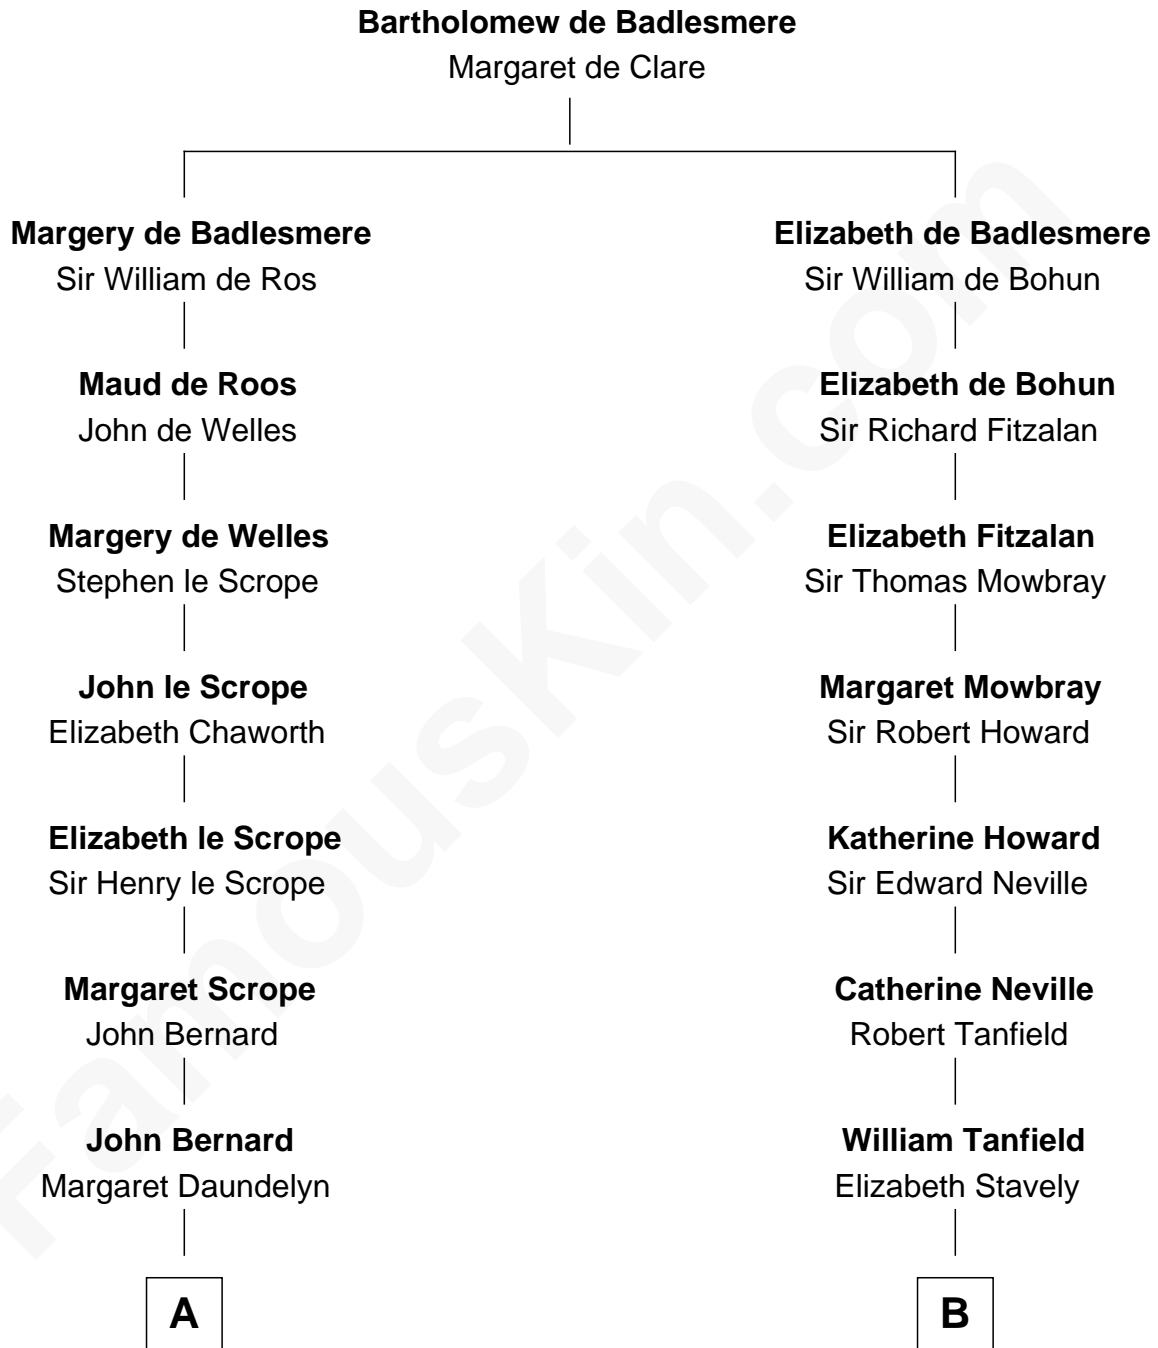

FamousKin.com
Relationship Chart of
Admiral Richard Byrd
Polar Explorer

15th cousin 3 times removed of

Thomas Jefferson

3rd U.S. President and Signer of the Declaration of Independence

C

Richard Evelyn Byrd

Eleanor Bolling Flood

Admiral Richard Byrd

Polar Explorer

FamousKin.com