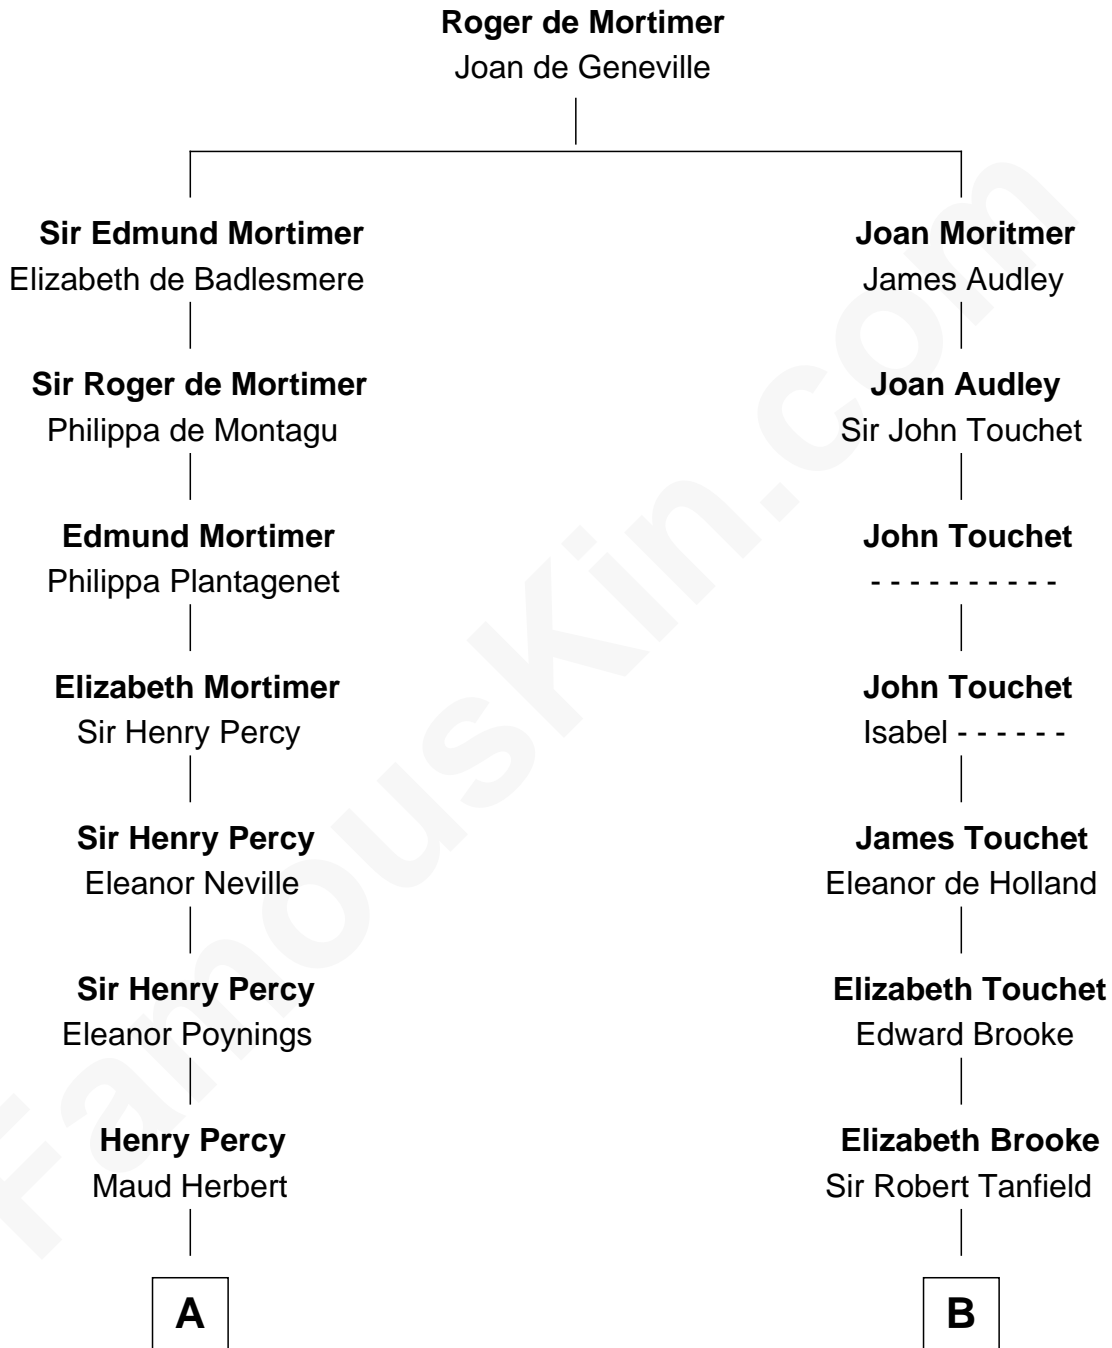

FamousKin.com
Relationship Chart of
Admiral Richard Byrd
Polar Explorer

17th cousin 4 times removed of

Thomas Jefferson

3rd U.S. President and Signer of the Declaration of Independence

C

—
Thomas Taylor Byrd

Mary Armistead

—
Richard Evelyn Byrd

Anne Harrison

—
Col. William Byrd
Jane Meriwether Rivers

—
Richard Evelyn Byrd

Eleanor Bolling Flood

—
Admiral Richard Byrd

Polar Explorer