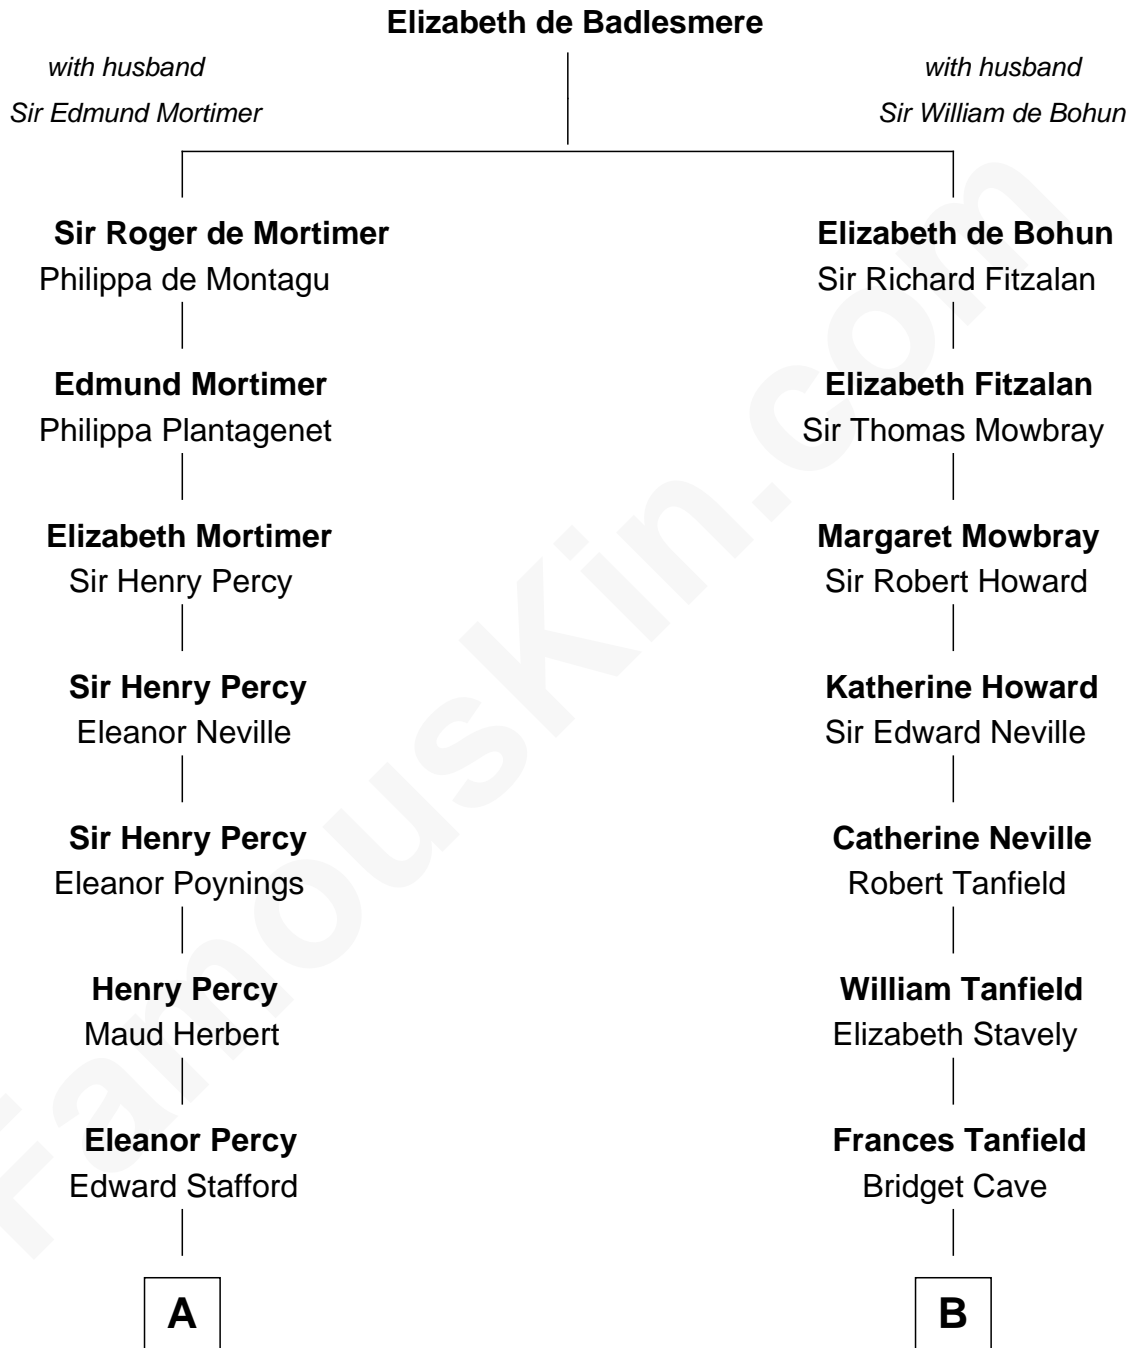

FamousKin.com
Relationship Chart of
Admiral Richard Byrd
Polar Explorer

14th cousin 6 times removed of

Thomas Jefferson

3rd U.S. President and Signer of the Declaration of Independence

C

Richard Evelyn Byrd

Anne Harrison

Col. William Byrd

Jane Meriwether Rivers

Richard Evelyn Byrd

Eleanor Bolling Flood

Admiral Richard Byrd

Polar Explorer

FamousKin.com