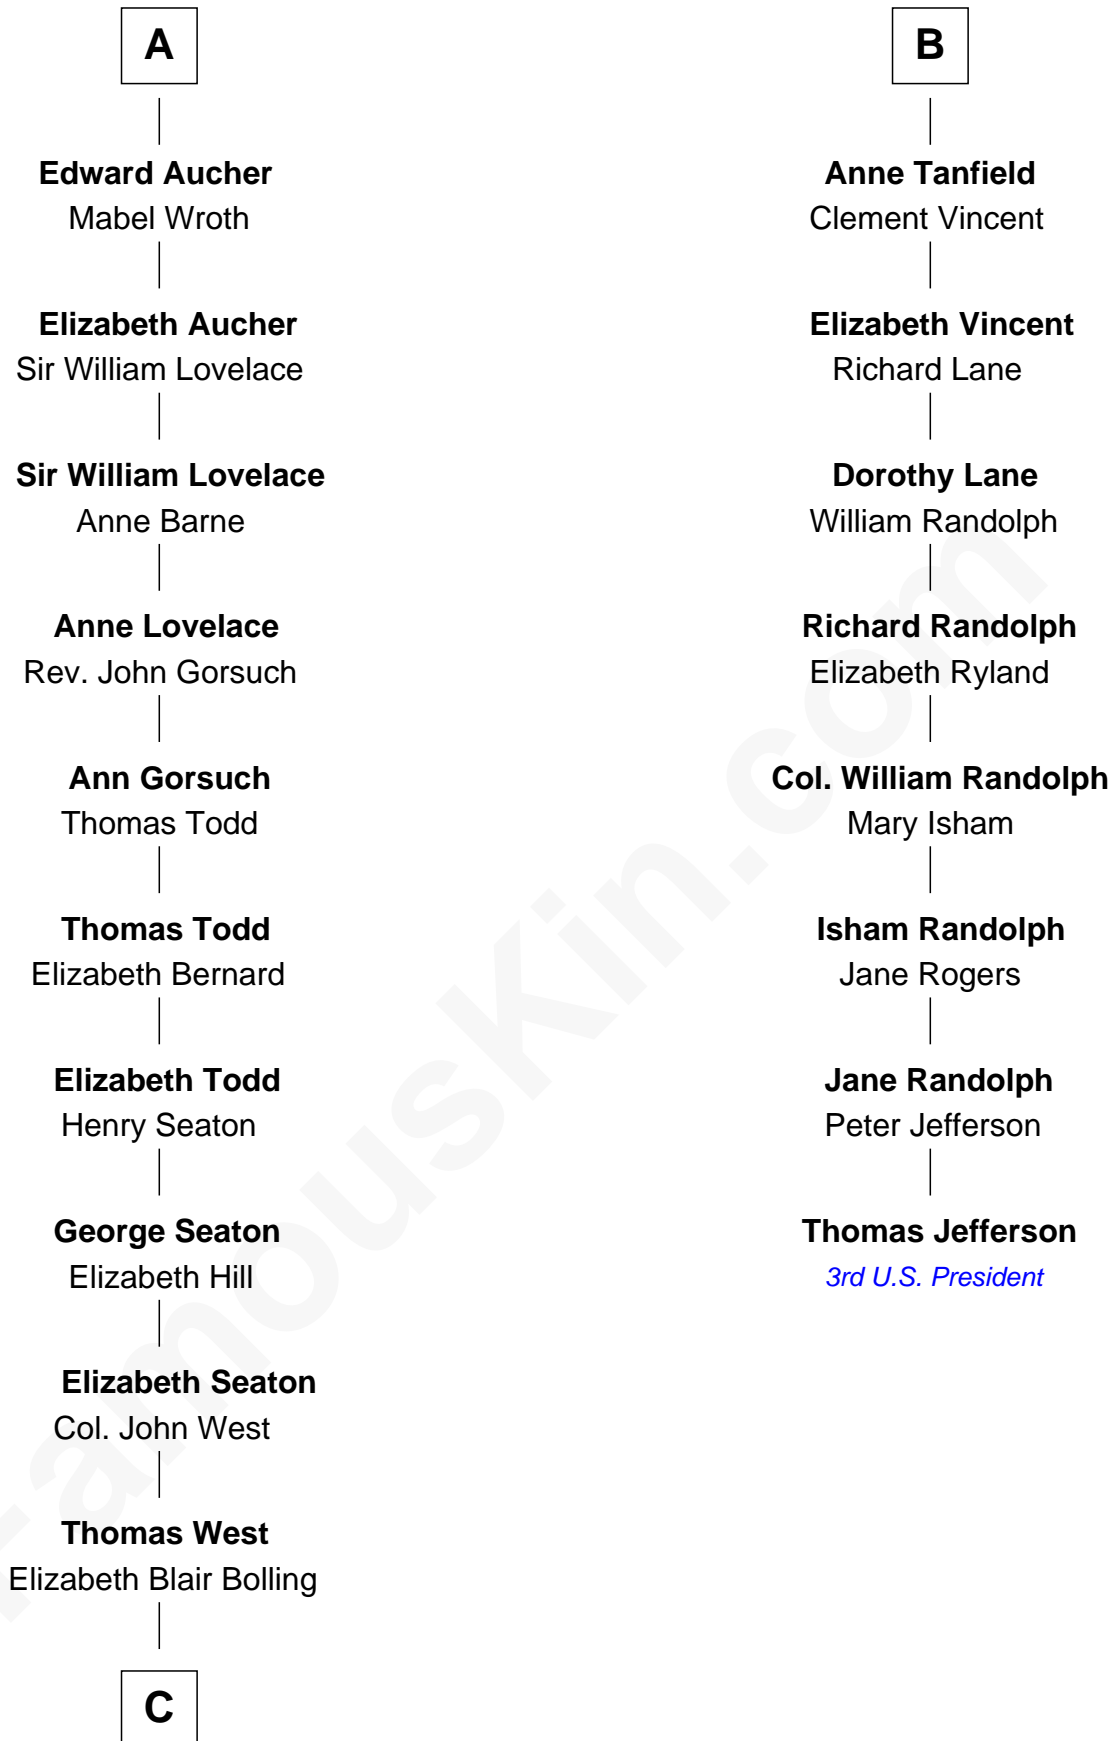

FamousKin.com
Relationship Chart of
Admiral Richard Byrd
Polar Explorer

14th cousin 7 times removed of

Thomas Jefferson

3rd U.S. President and Signer of the Declaration of Independence

C

Eliza Bolling West
Dr. Joel Walker Flood

Col. Henry De La Warr Flood
Mary Elizabeth Trent

Joel Walker Flood
Ella Faulkner

Eleanor Bolling Flood
Richard Evelyn Byrd

Admiral Richard Byrd
Polar Explorer

FamousKin.com