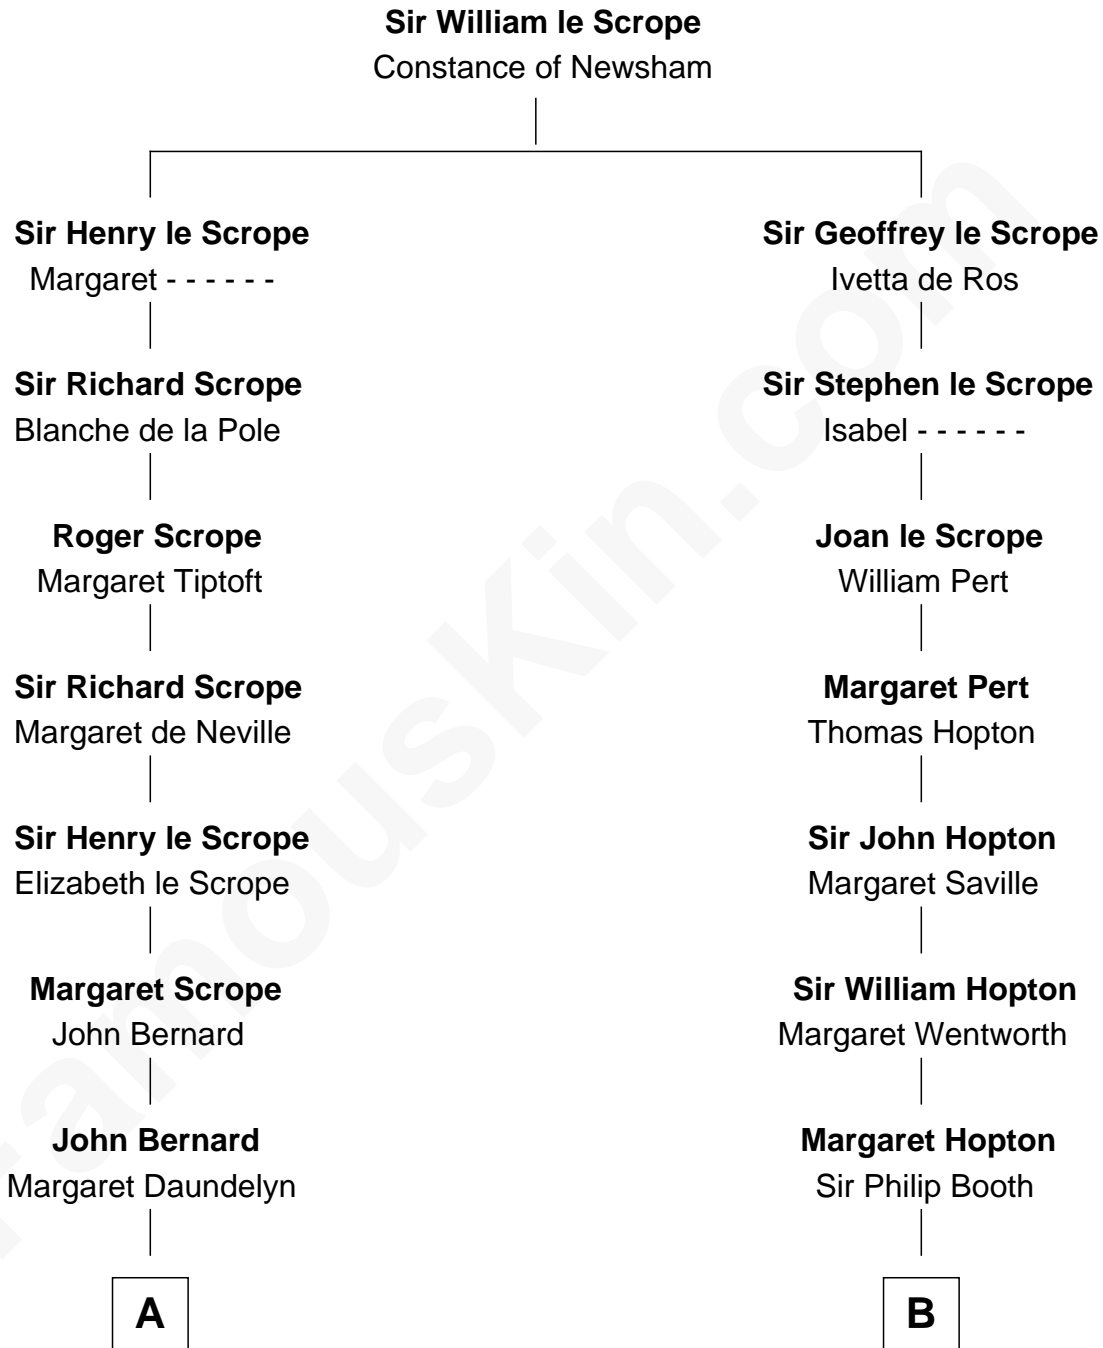

FamousKin.com
Relationship Chart of
Admiral Richard Byrd
Polar Explorer

16th cousin 2 times removed of

Thomas Jefferson

3rd U.S. President and Signer of the Declaration of Independence

C

Richard Evelyn Byrd
Eleanor Bolling Flood

Admiral Richard Byrd
Polar Explorer

FamousKin.com