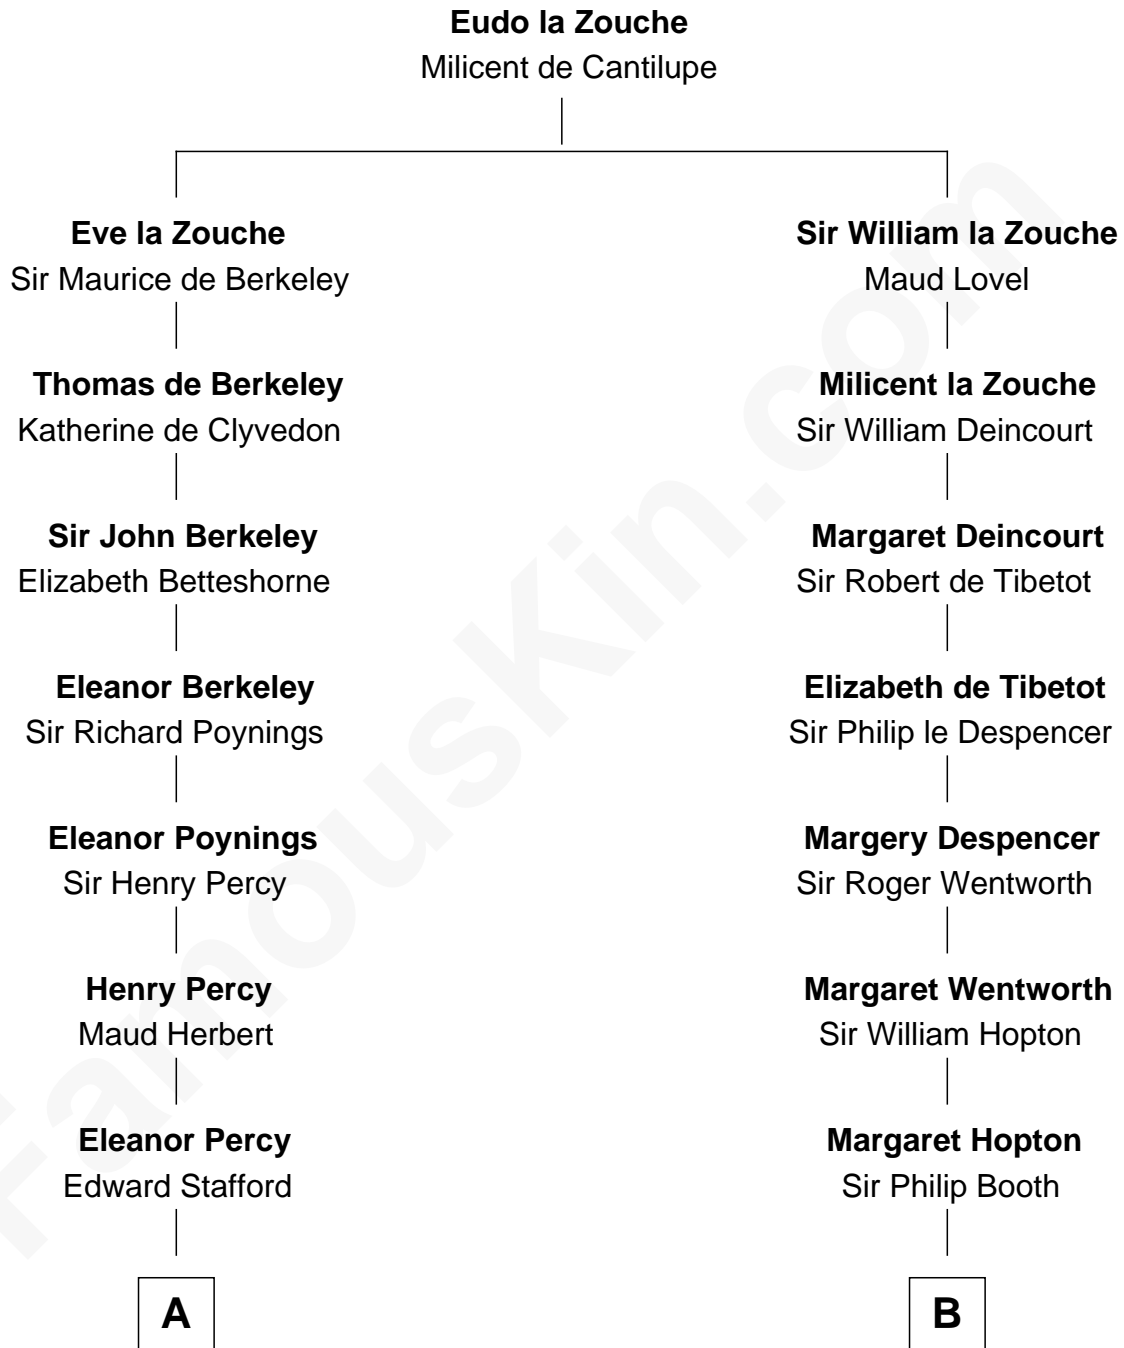

**FamousKin.com**  
**Relationship Chart of**  
**Admiral Richard Byrd**  
*Polar Explorer*

16th cousin 4 times removed of

**Thomas Jefferson**

*3rd U.S. President and Signer of the Declaration of Independence*

**C**

Richard Evelyn Byrd

Anne Harrison

Col. William Byrd

Jane Meriwether Rivers

Richard Evelyn Byrd

Eleanor Bolling Flood

Admiral Richard Byrd

*Polar Explorer*

FamousKin.com