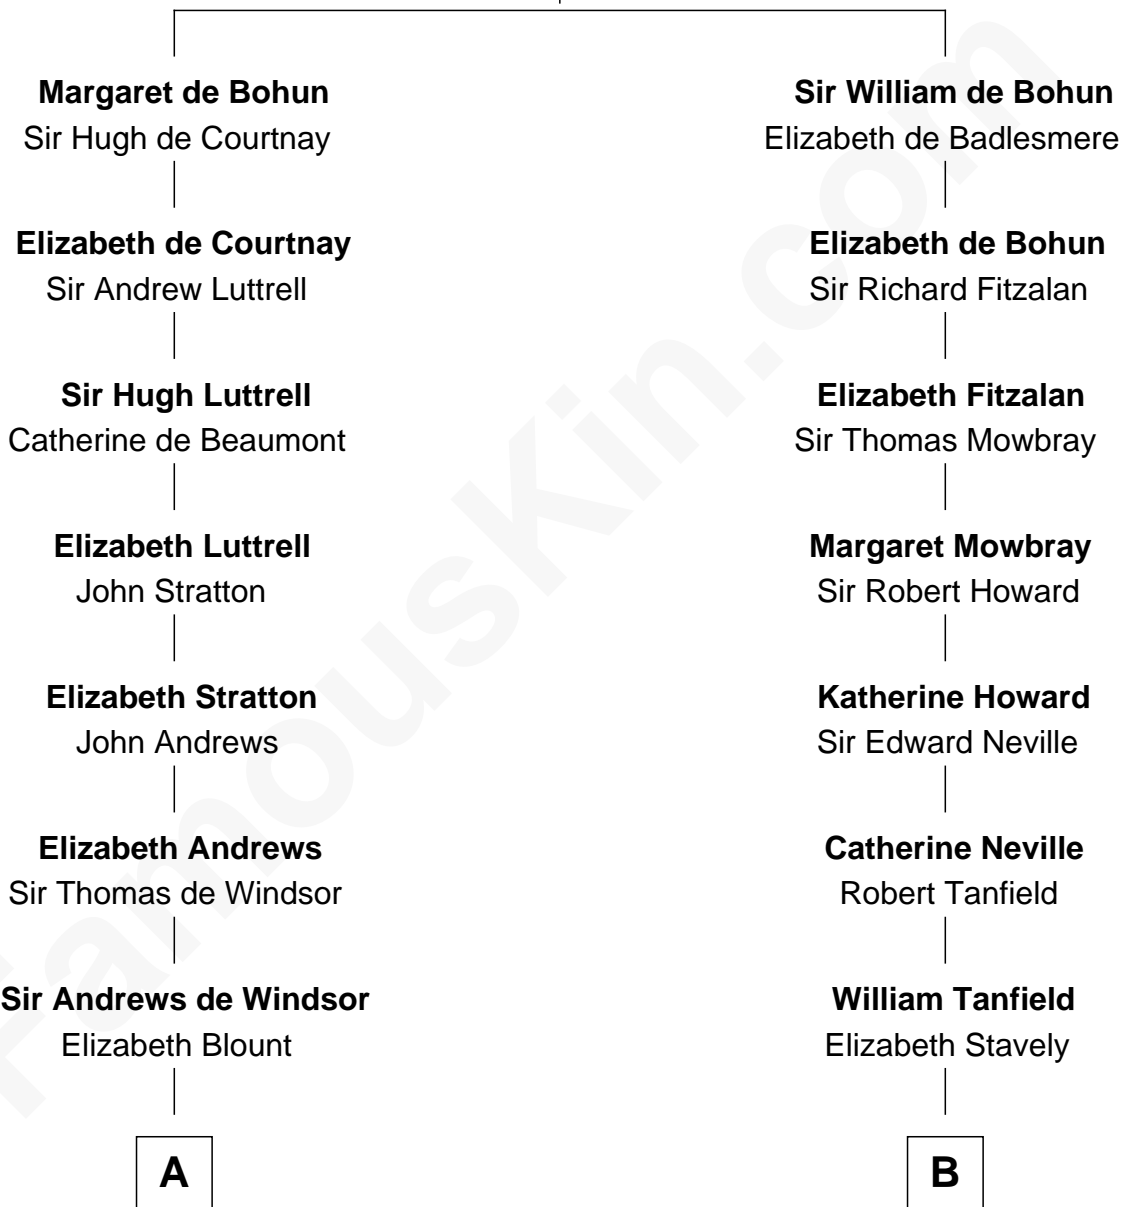

**FamousKin.com**  
**Relationship Chart of**  
**Admiral Richard Byrd**  
*Polar Explorer*

15th cousin 3 times removed of

**Thomas Jefferson**

*3rd U.S. President and Signer of the Declaration of Independence*

**Humphrey de Bohun**  
 Elizabeth Plantagenet

**C**

**Richard Evelyn Byrd**

Eleanor Bolling Flood

**Admiral Richard Byrd**

*Polar Explorer*

FamousKin.com