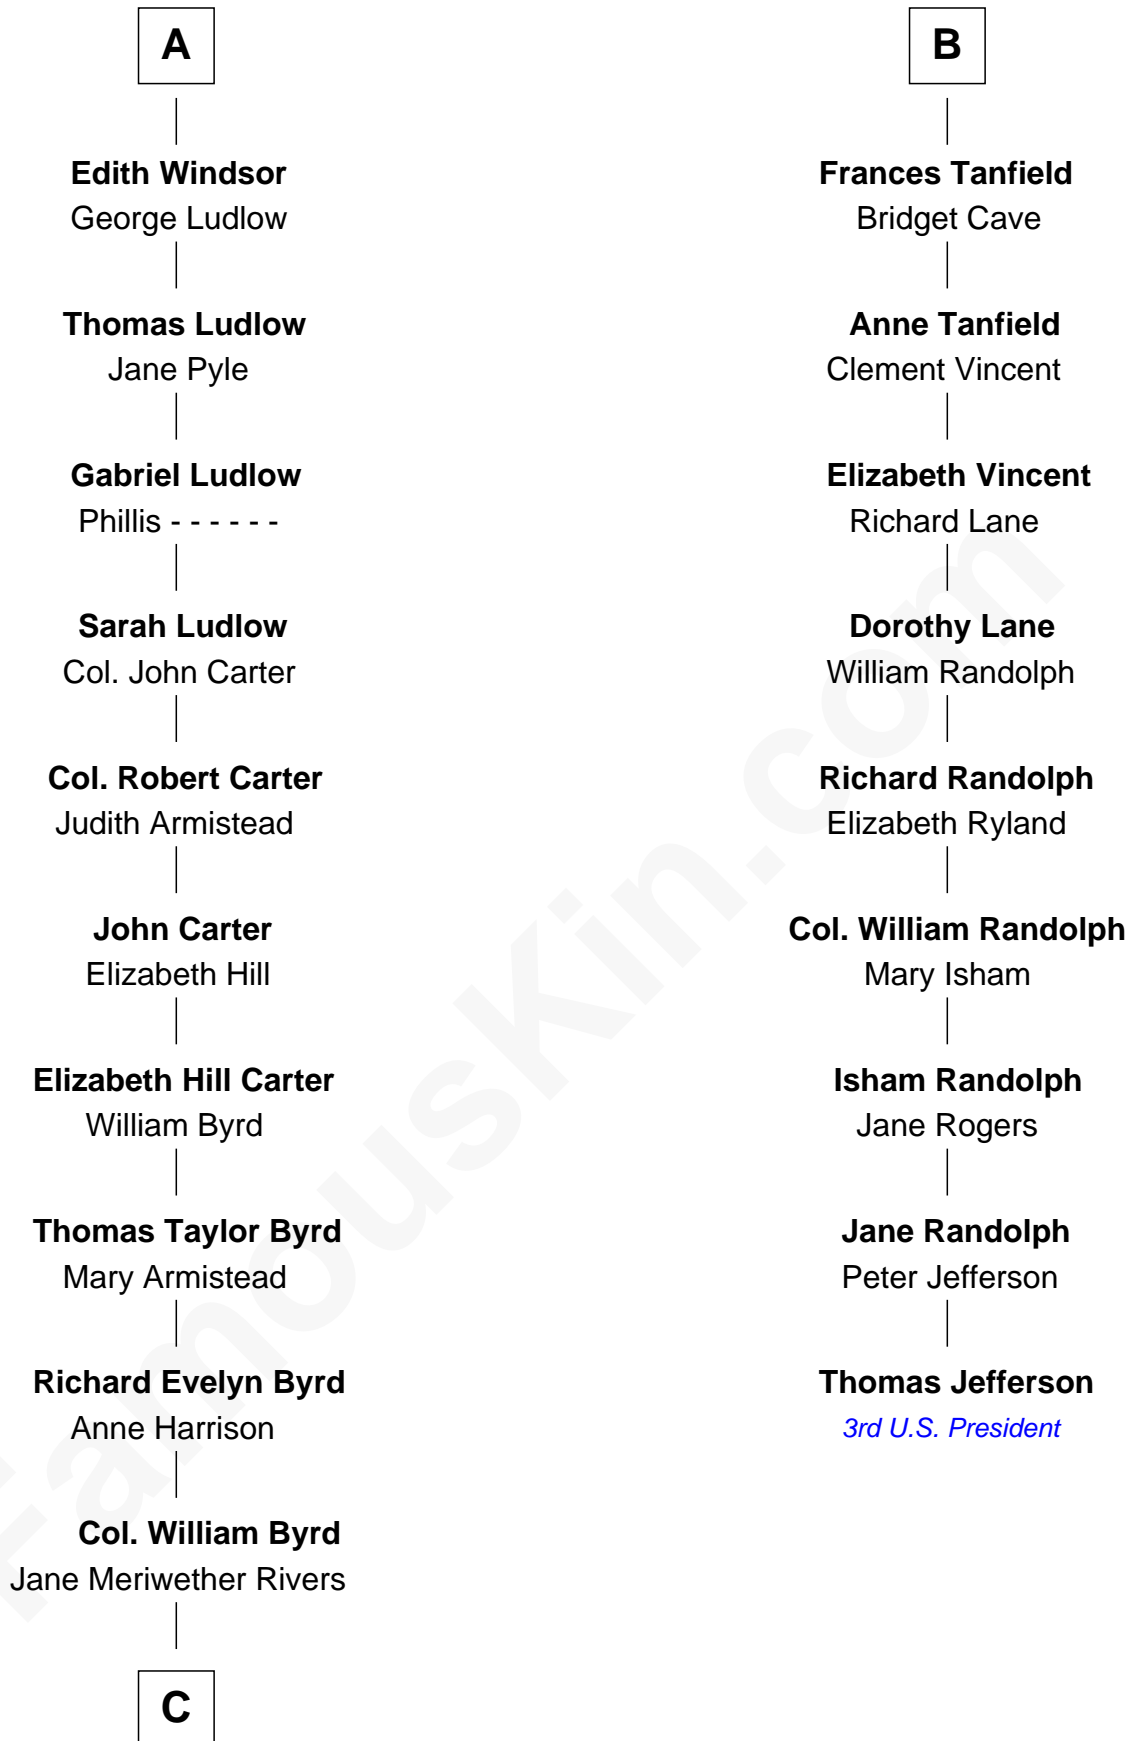

**FamousKin.com**  
**Relationship Chart of**  
**Admiral Richard Byrd**  
*Polar Explorer*

15th cousin 3 times removed of

**Thomas Jefferson**

*3rd U.S. President and Signer of the Declaration of Independence*

**Humphrey de Bohun**  
 Elizabeth Plantagenet

**C**

**Richard Evelyn Byrd**

Eleanor Bolling Flood

**Admiral Richard Byrd**

*Polar Explorer*

FamousKin.com