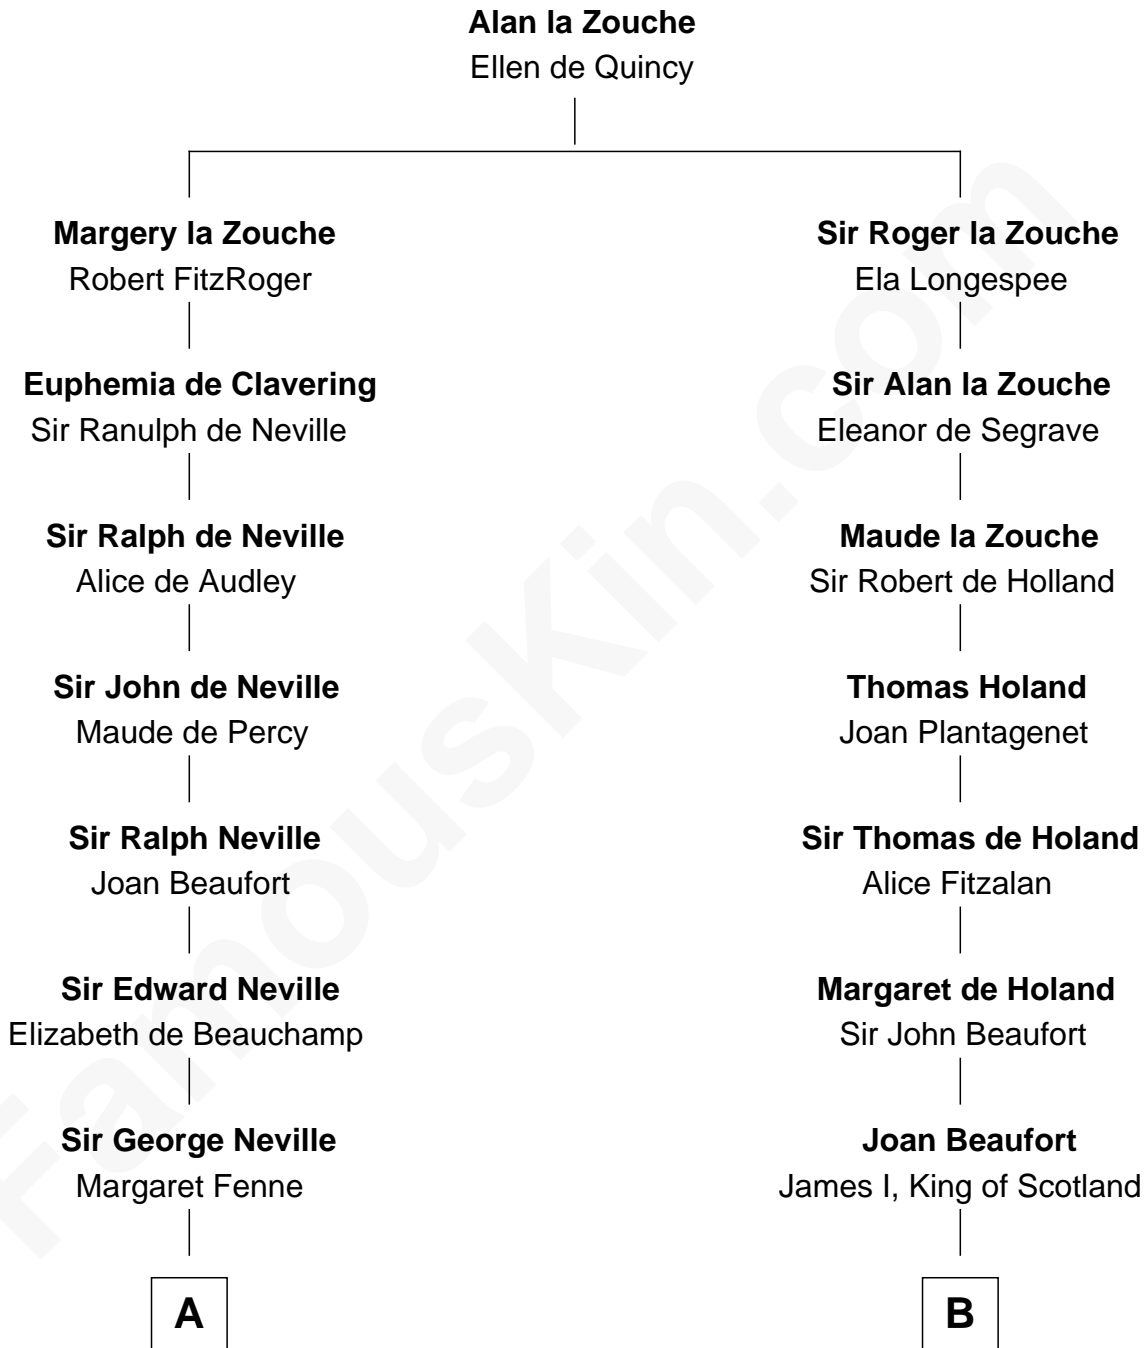

**FamousKin.com**  
**Relationship Chart of**  
**Admiral Richard Byrd**  
*Polar Explorer*

19th cousin 1 time removed of  
**Alexander Hamilton**  
*1st U.S. Secretary of the Treasury*

**C**

**Richard Evelyn Byrd**  
Anne Harrison

**Col. William Byrd**  
Jane Meriwether Rivers

**Richard Evelyn Byrd**  
Eleanor Bolling Flood

**Admiral Richard Byrd**  
*Polar Explorer*

**D**

**Alexander Hamilton**  
Elizabeth Pollock

**James A. Hamilton**  
Rachel Fawcett