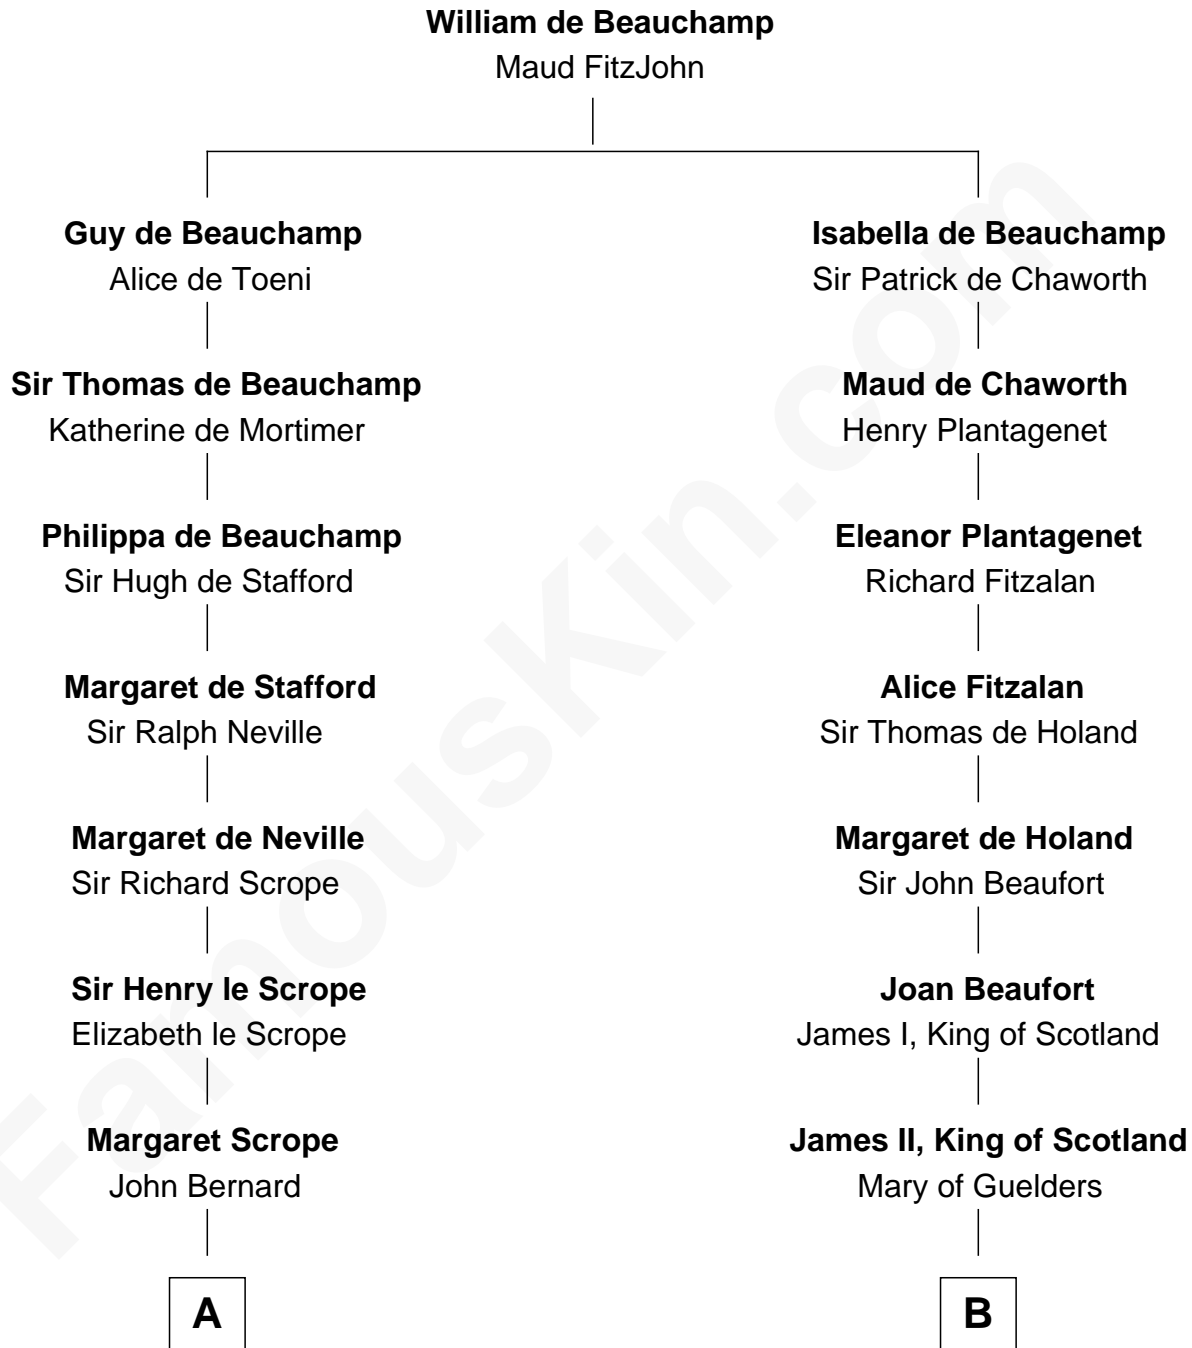

FamousKin.com
Relationship Chart of
Admiral Richard Byrd
Polar Explorer

18th cousin 1 time removed of

Alexander Hamilton
1st U.S. Secretary of the Treasury

C

Col. William Byrd
Jane Meriwether Rivers

Richard Evelyn Byrd
Eleanor Bolling Flood

Admiral Richard Byrd
Polar Explorer

D

James A. Hamilton
Rachel Fawcett

Alexander Hamilton
1st U.S. Secretary of the Treasury

FamousKin.com