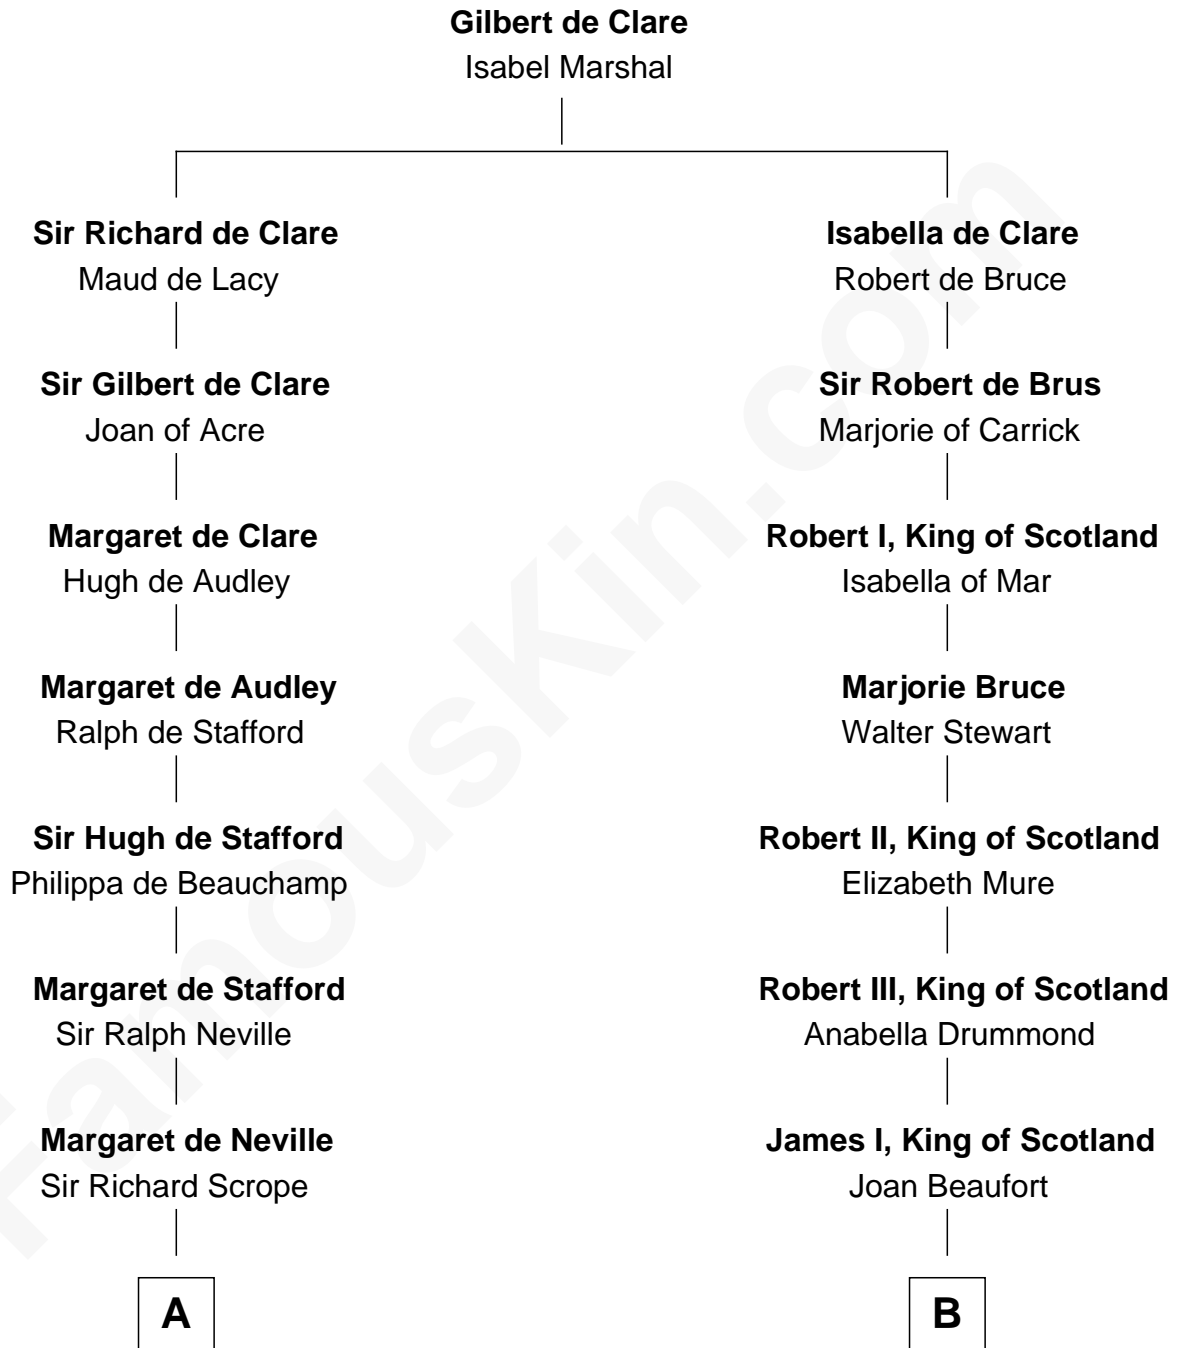

FamousKin.com
Relationship Chart of
Admiral Richard Byrd
Polar Explorer

19th cousin 2 times removed of
Alexander Hamilton
1st U.S. Secretary of the Treasury

C

Benjamin Harrison

Evelyn Taylor Byrd

Anne Harrison

Richard Evelyn Byrd

Col. William Byrd

Jane Meriwether Rivers

Richard Evelyn Byrd

Eleanor Bolling Flood

Admiral Richard Byrd

Polar Explorer

D