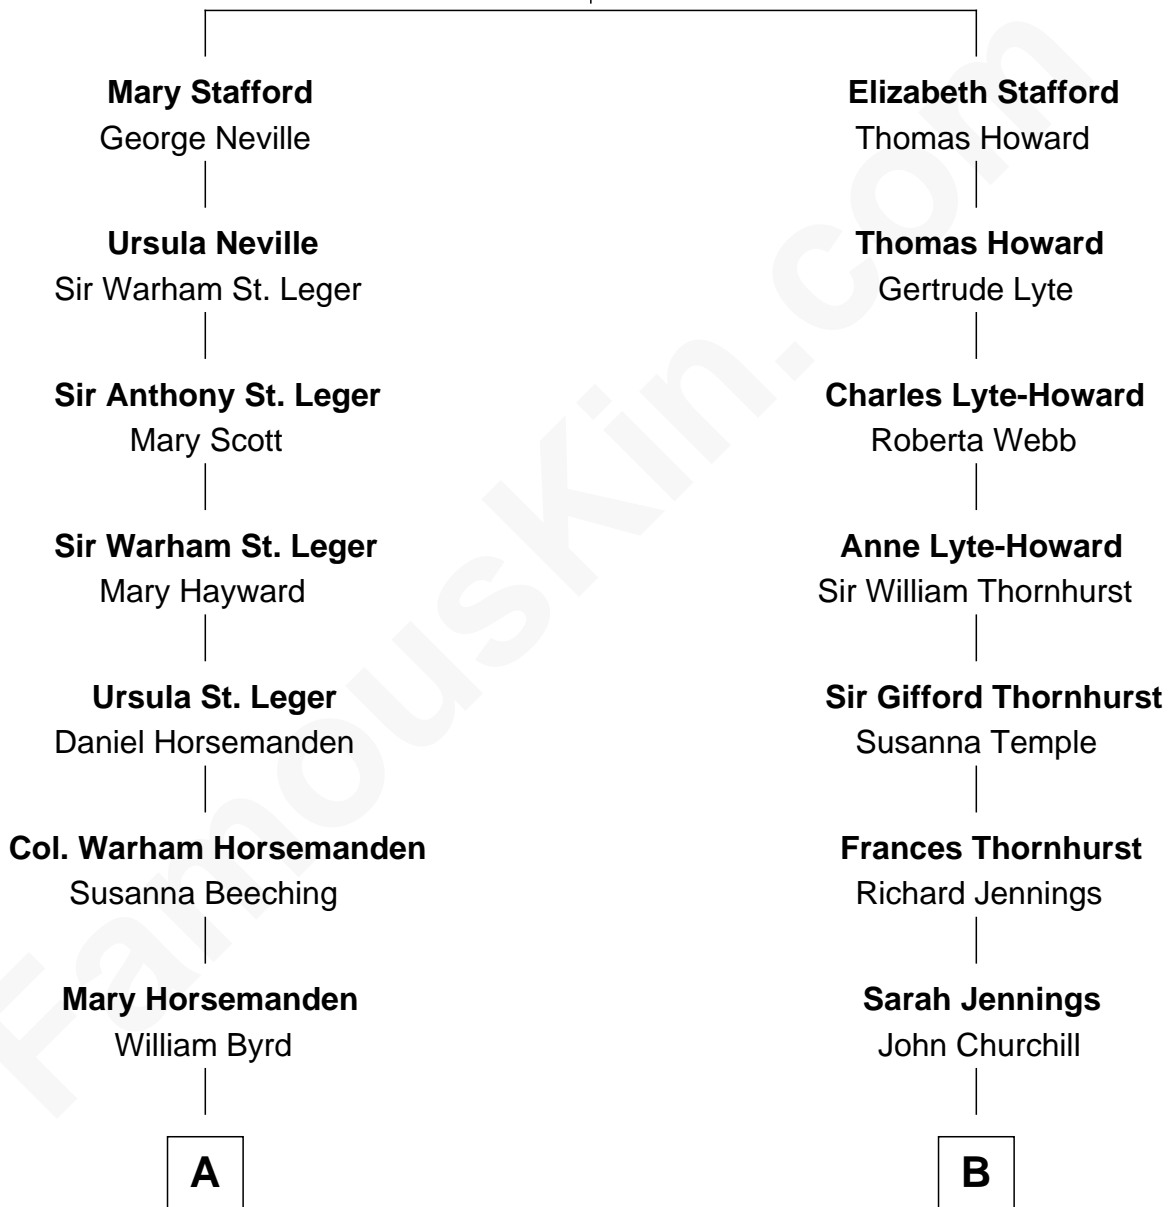

FamousKin.com

Relationship Chart of

Admiral Richard Byrd

Polar Explorer

13th cousin 2 times removed of

Princess Diana

Princess of Wales

Edward Stafford

Eleanor Percy

A

William Byrd
Maria Taylor

William Byrd
Elizabeth Hill Carter

Thomas Taylor Byrd
Mary Armistead

Richard Evelyn Byrd
Anne Harrison

Col. William Byrd
Jane Meriwether Rivers

Richard Evelyn Byrd
Eleanor Bolling Flood

Admiral Richard Byrd
Polar Explorer

B

Anne Churchill
Sir Charles Spencer

John Spencer
Georgiana Carolina Carteret

John Spencer
Margaret Georgiana Poyntz

George John Spencer
Lavina Bingham

Frederick Spencer
Adelaide Horatia Elizabeth Seymour