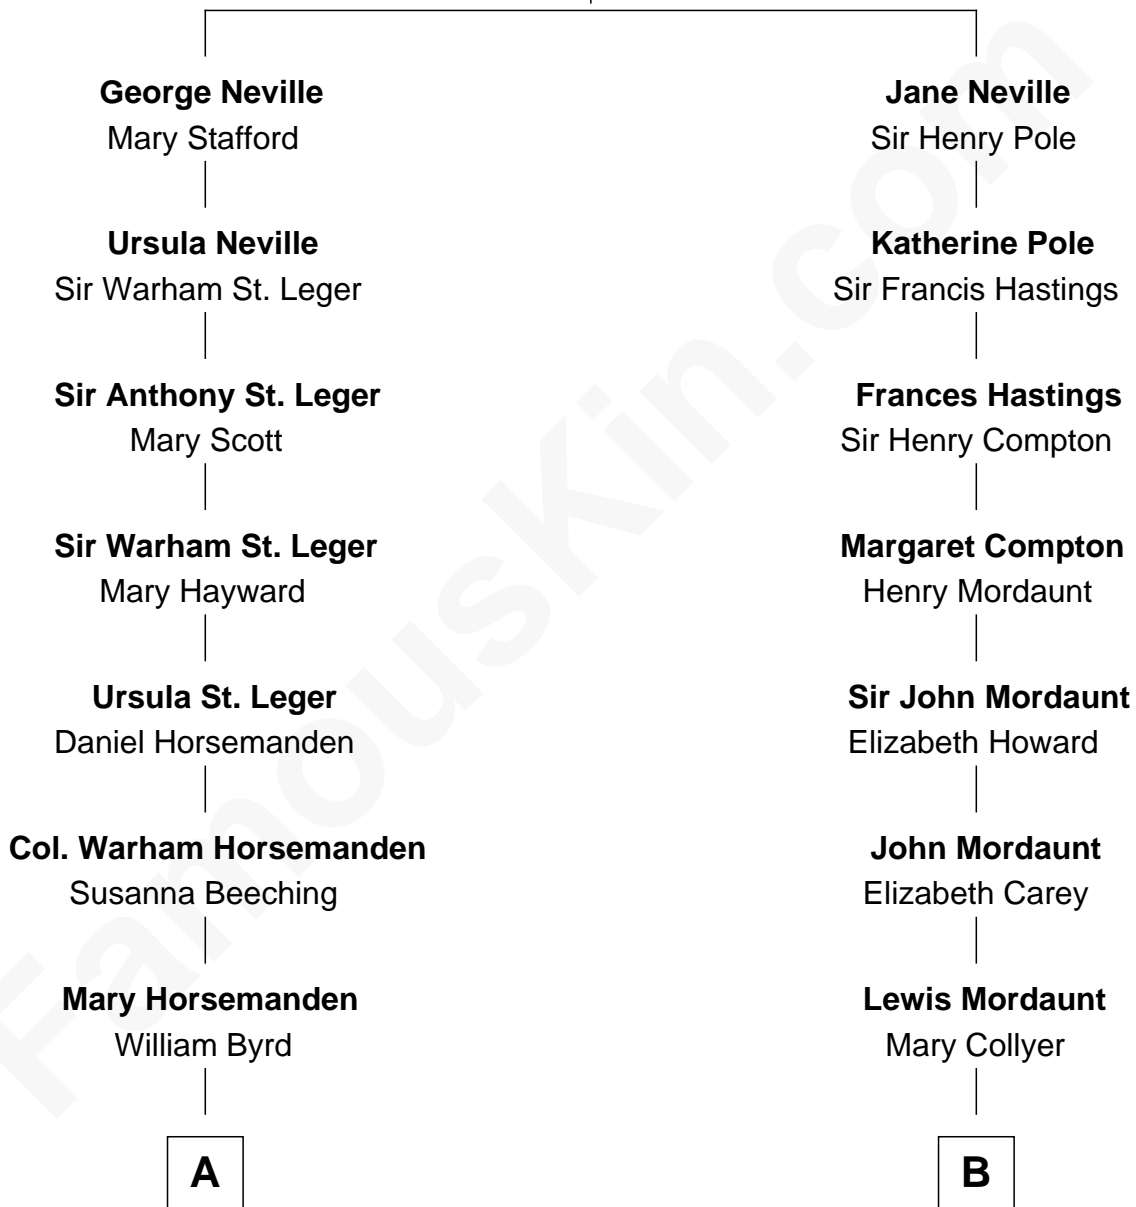

## Relationship Chart of

### Admiral Richard Byrd

*Polar Explorer*

13th cousin 1 time removed of

**Princess Diana**

*Princess of Wales*

**Sir George Neville**

Margaret Fenne

**A**

**William Byrd**  
Maria Taylor

**William Byrd**  
Elizabeth Hill Carter

**Thomas Taylor Byrd**  
Mary Armistead

**Richard Evelyn Byrd**  
Anne Harrison

**Col. William Byrd**  
Jane Meriwether Rivers

**Richard Evelyn Byrd**  
Eleanor Bolling Flood

**Admiral Richard Byrd**  
*Polar Explorer*

**B**

**Anna Maria Mordaunt**  
Stephen Poyntz

**Margaret Georgiana Poyntz**  
John Spencer

**George John Spencer**  
Lavina Bingham

**Frederick Spencer**  
Adelaide Horatia Elizabeth Seymour