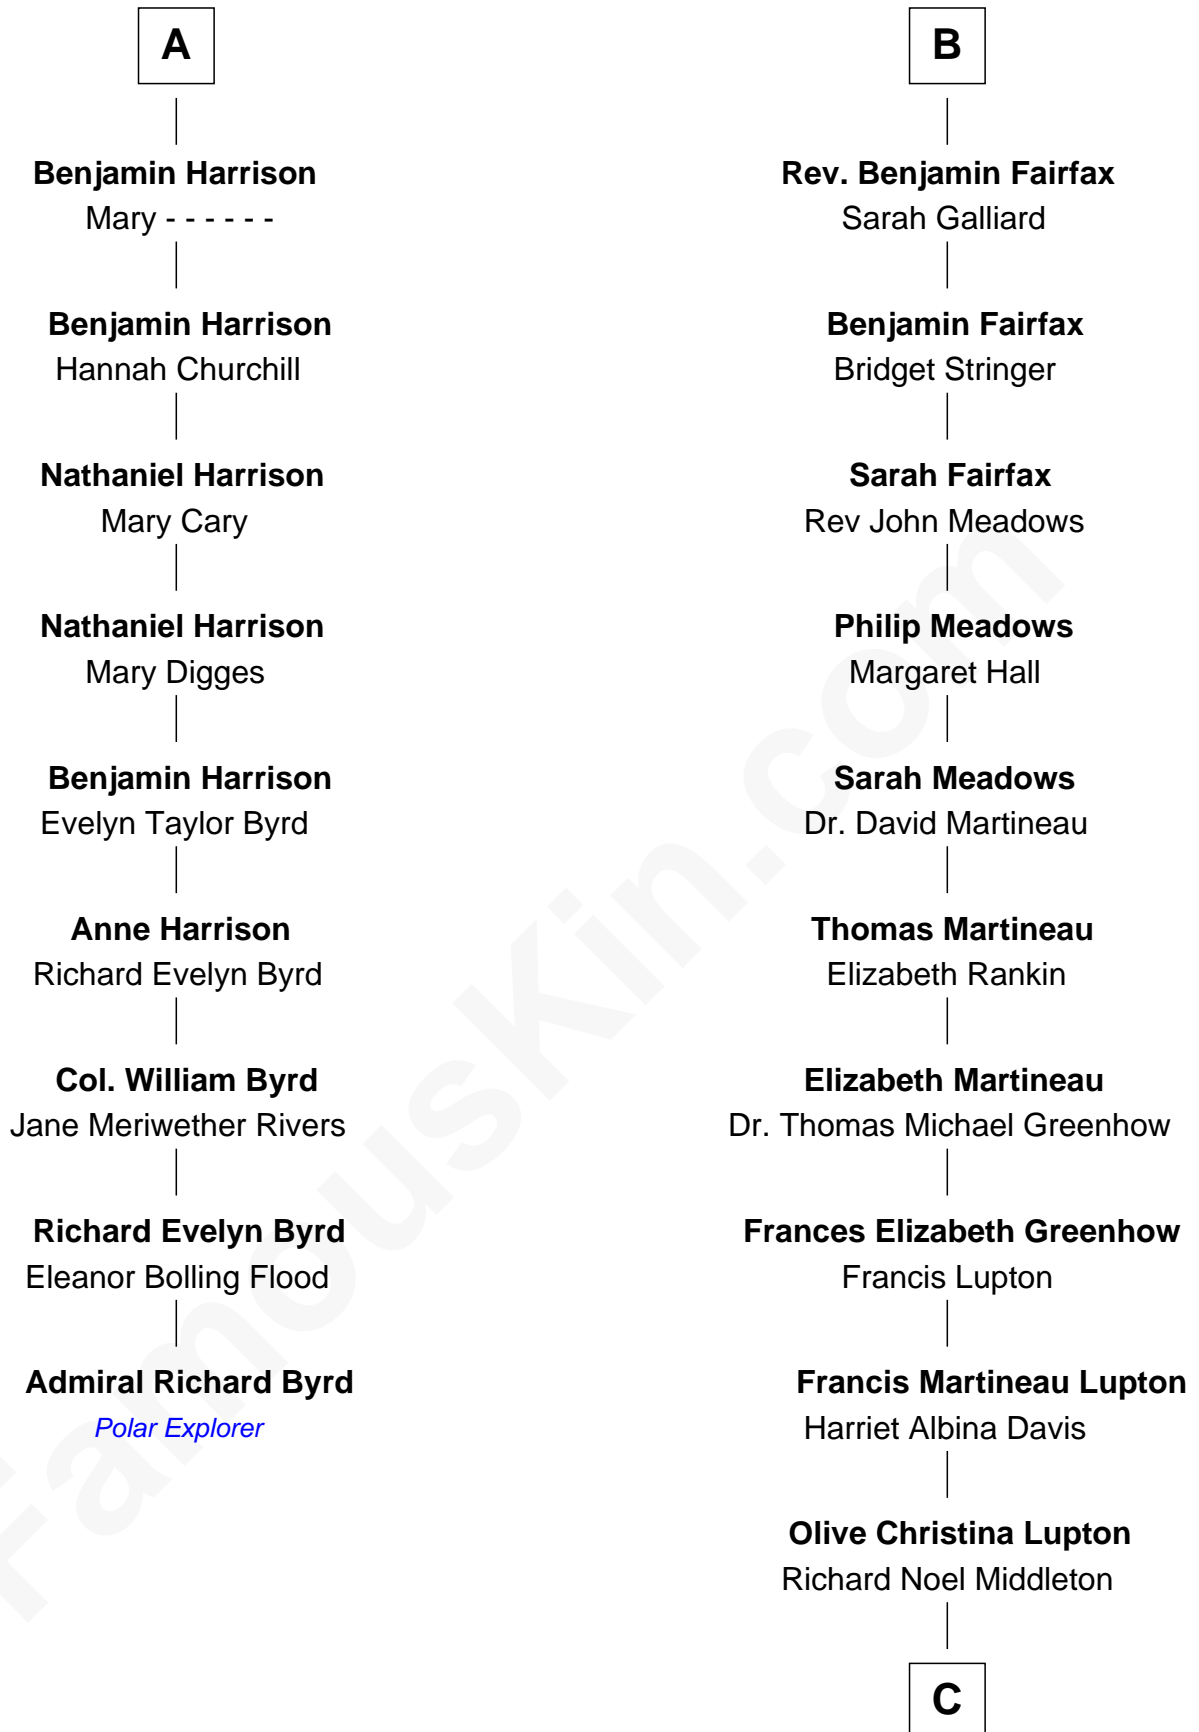

FamousKin.com
Relationship Chart of
Admiral Richard Byrd
Polar Explorer

15th cousin 4 times removed of
Catherine Middleton
Princess of Wales

C

Peter Francis Middleton

Valerie Glassborow

Michael Francis Middleton

Carole Elizabeth Goldsmith

Catherine Middleton

Princess of Wales

FamousKin.com