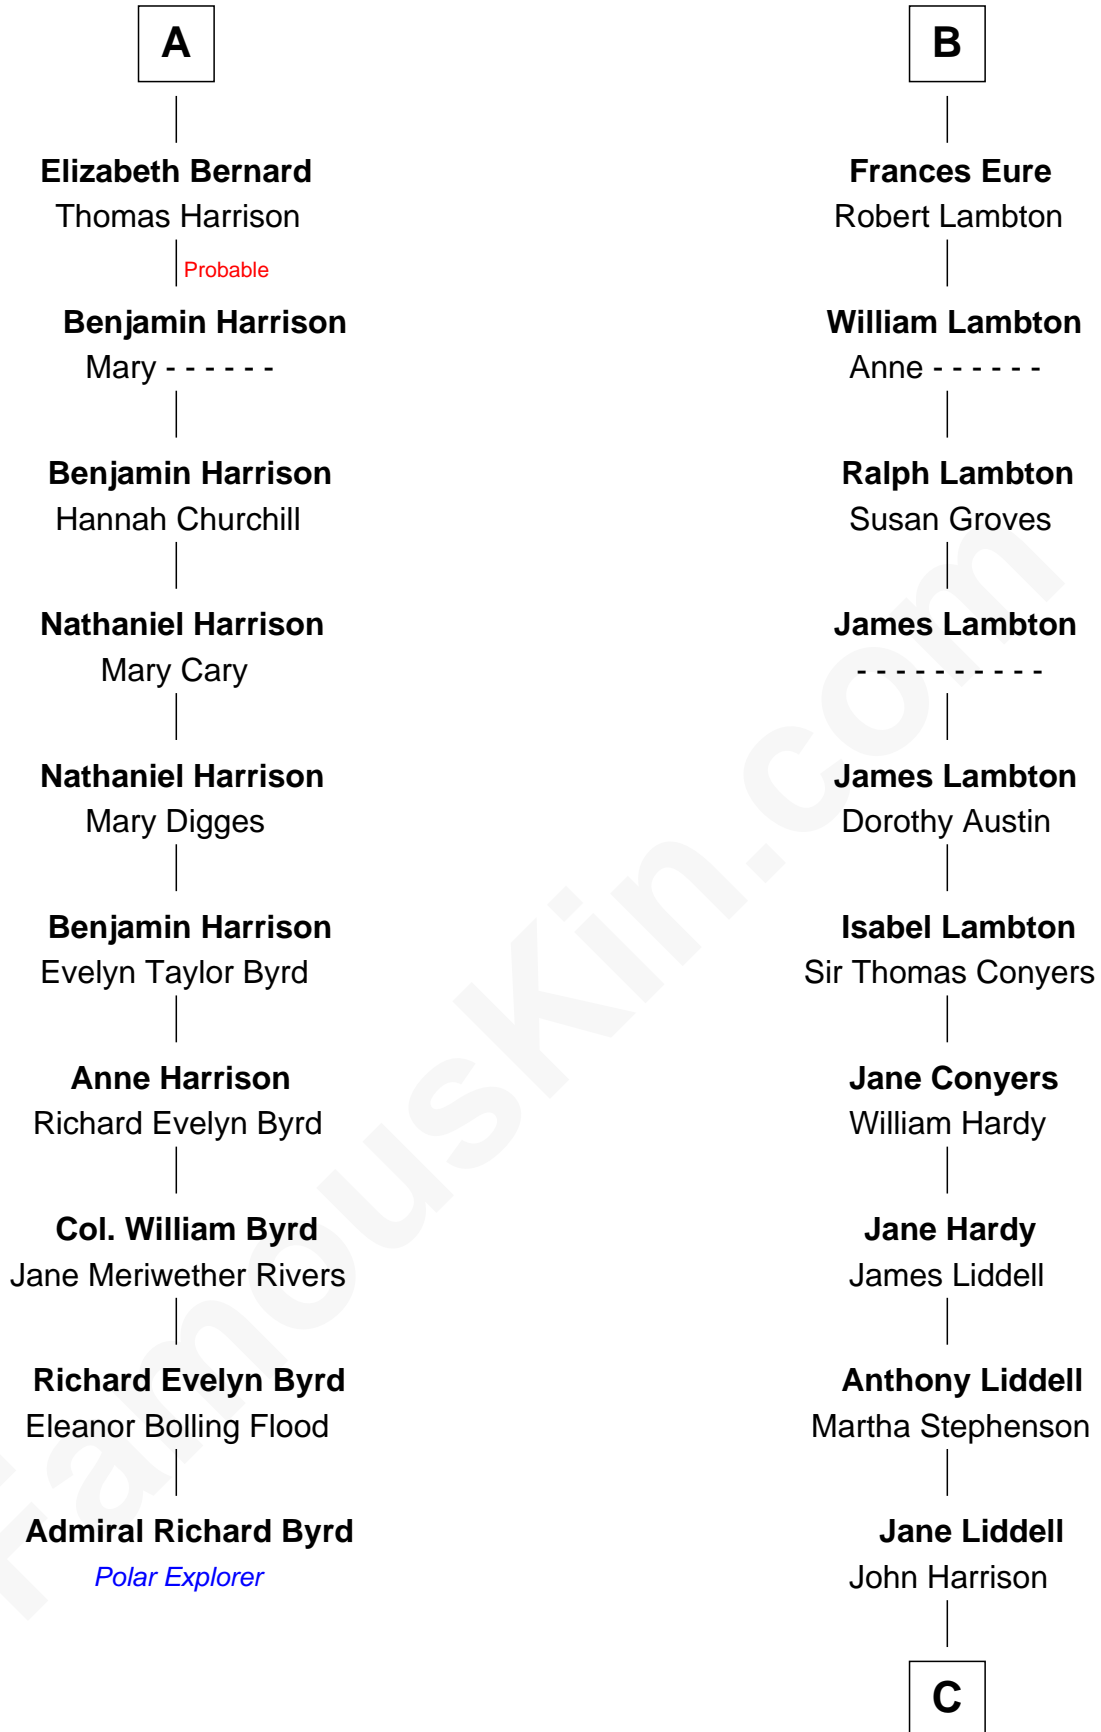

**FamousKin.com**  
**Relationship Chart of**  
**Admiral Richard Byrd**  
*Polar Explorer*

16th cousin 5 times removed of  
**Catherine Middleton**  
*Princess of Wales*

**C**

**John Harrison**

Jane Hill

**Thomas Harrison**

Elizabeth Mary Temple

**Dorothy Harrison**

Ronald John James Goldsmith

**Carole Elizabeth Goldsmith**

Michael Francis Middleton

**Catherine Middleton**

*Princess of Wales*