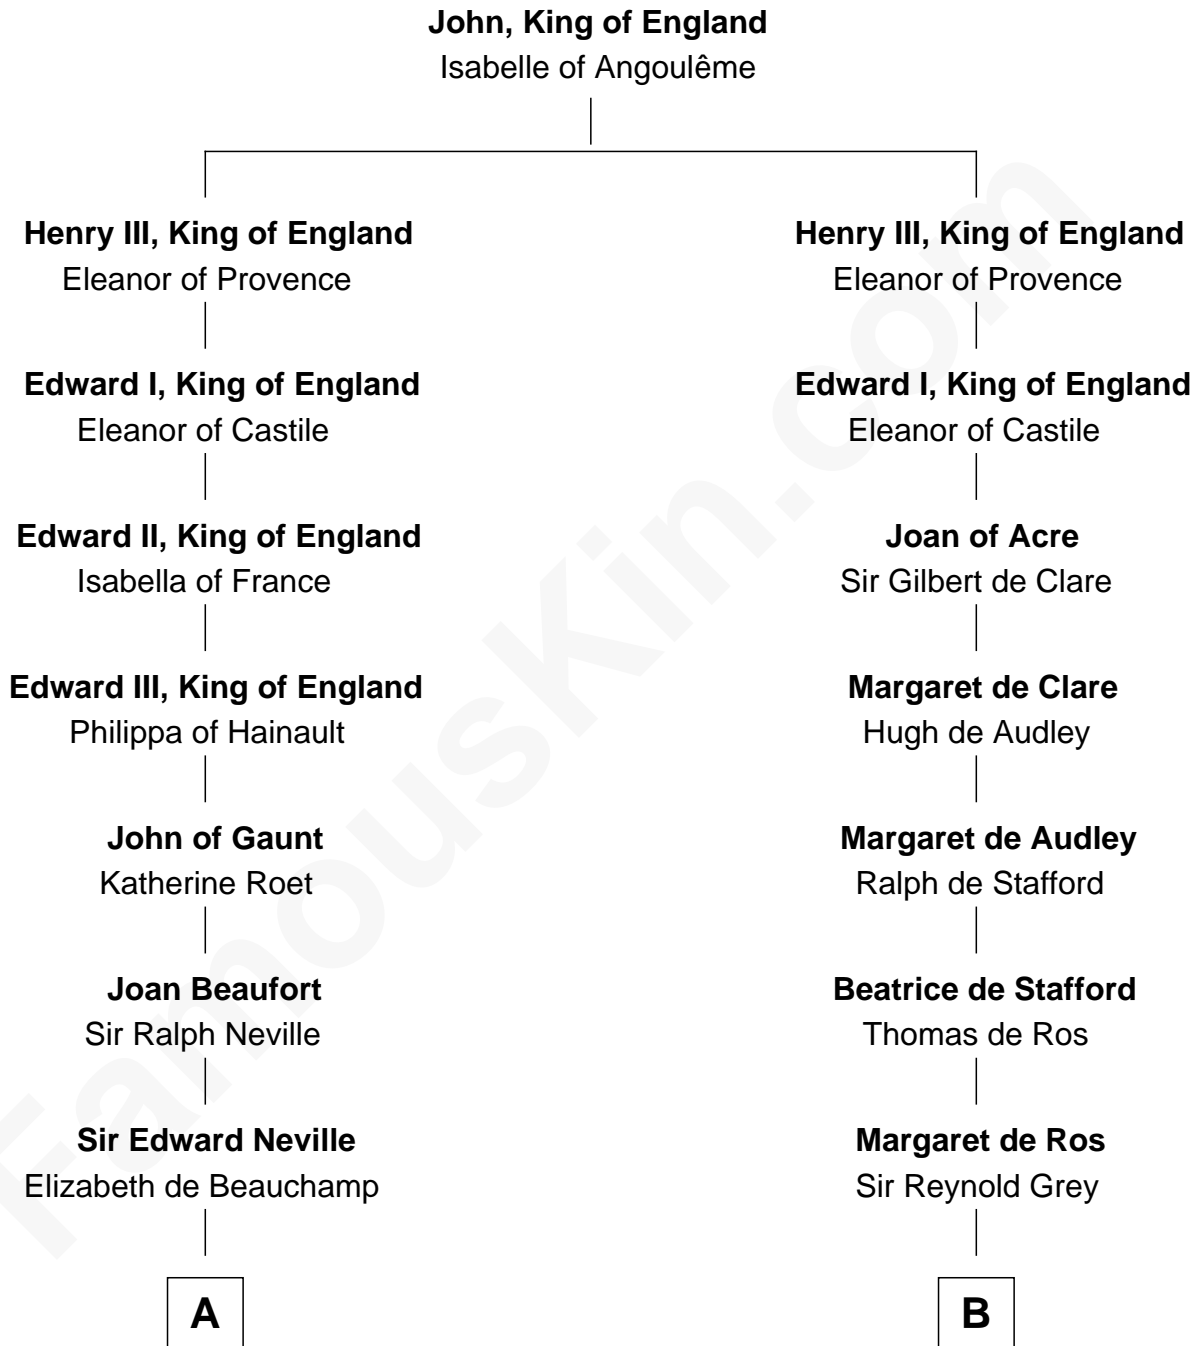

FamousKin.com

Relationship Chart of

Admiral Richard Byrd

Polar Explorer

21st cousin of

William Rufus Day

36th U.S. Secretary of State

C

Thomas Taylor Byrd

Mary Armistead

Richard Evelyn Byrd

Anne Harrison

Col. William Byrd

Jane Meriwether Rivers

Richard Evelyn Byrd

Eleanor Bolling Flood