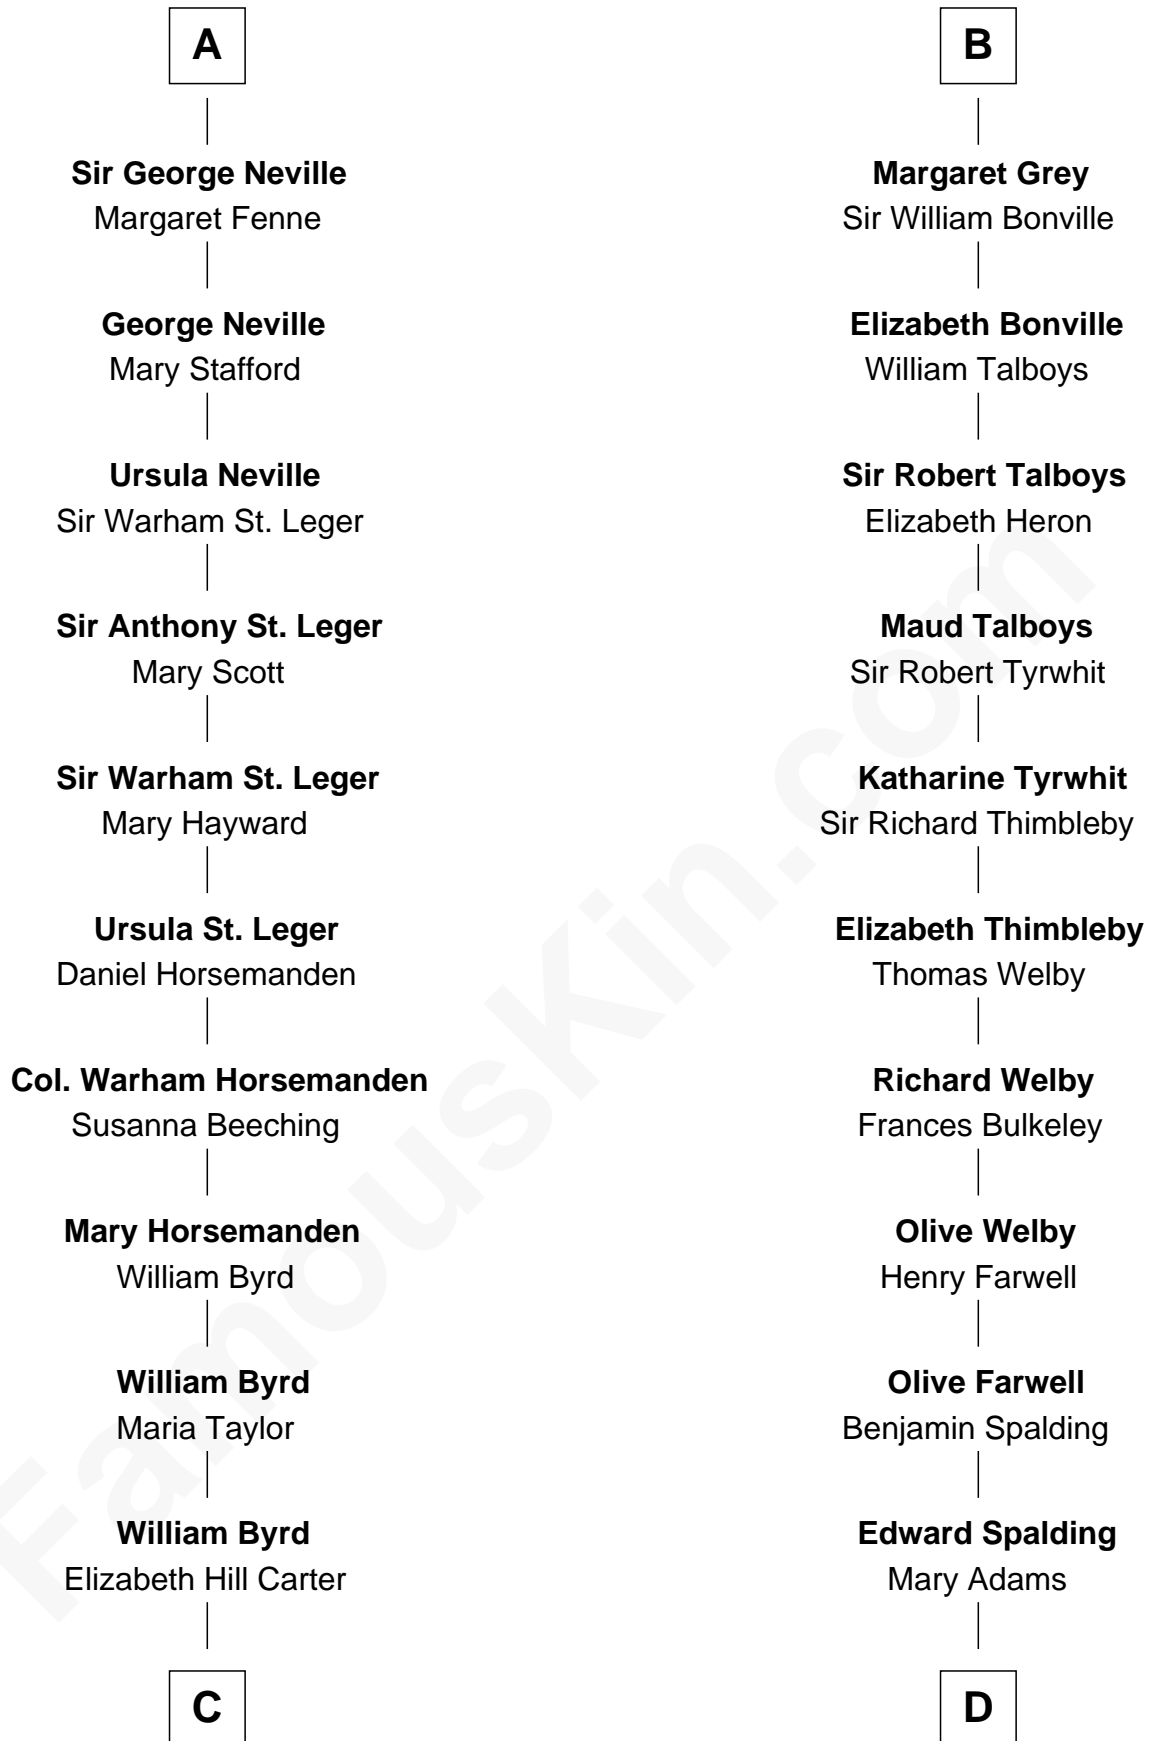

FamousKin.com

Relationship Chart of

Admiral Richard Byrd

Polar Explorer

21st cousin of

William Rufus Day

36th U.S. Secretary of State

C

Thomas Taylor Byrd

Mary Armistead

Richard Evelyn Byrd

Anne Harrison

Col. William Byrd

Jane Meriwether Rivers

Richard Evelyn Byrd

Eleanor Bolling Flood

Admiral Richard Byrd

Polar Explorer

D

Ebenezer Spalding

Mary Fassett

Dr. Rufus Spalding

Lydia Paine

Rufus Paine Spalding