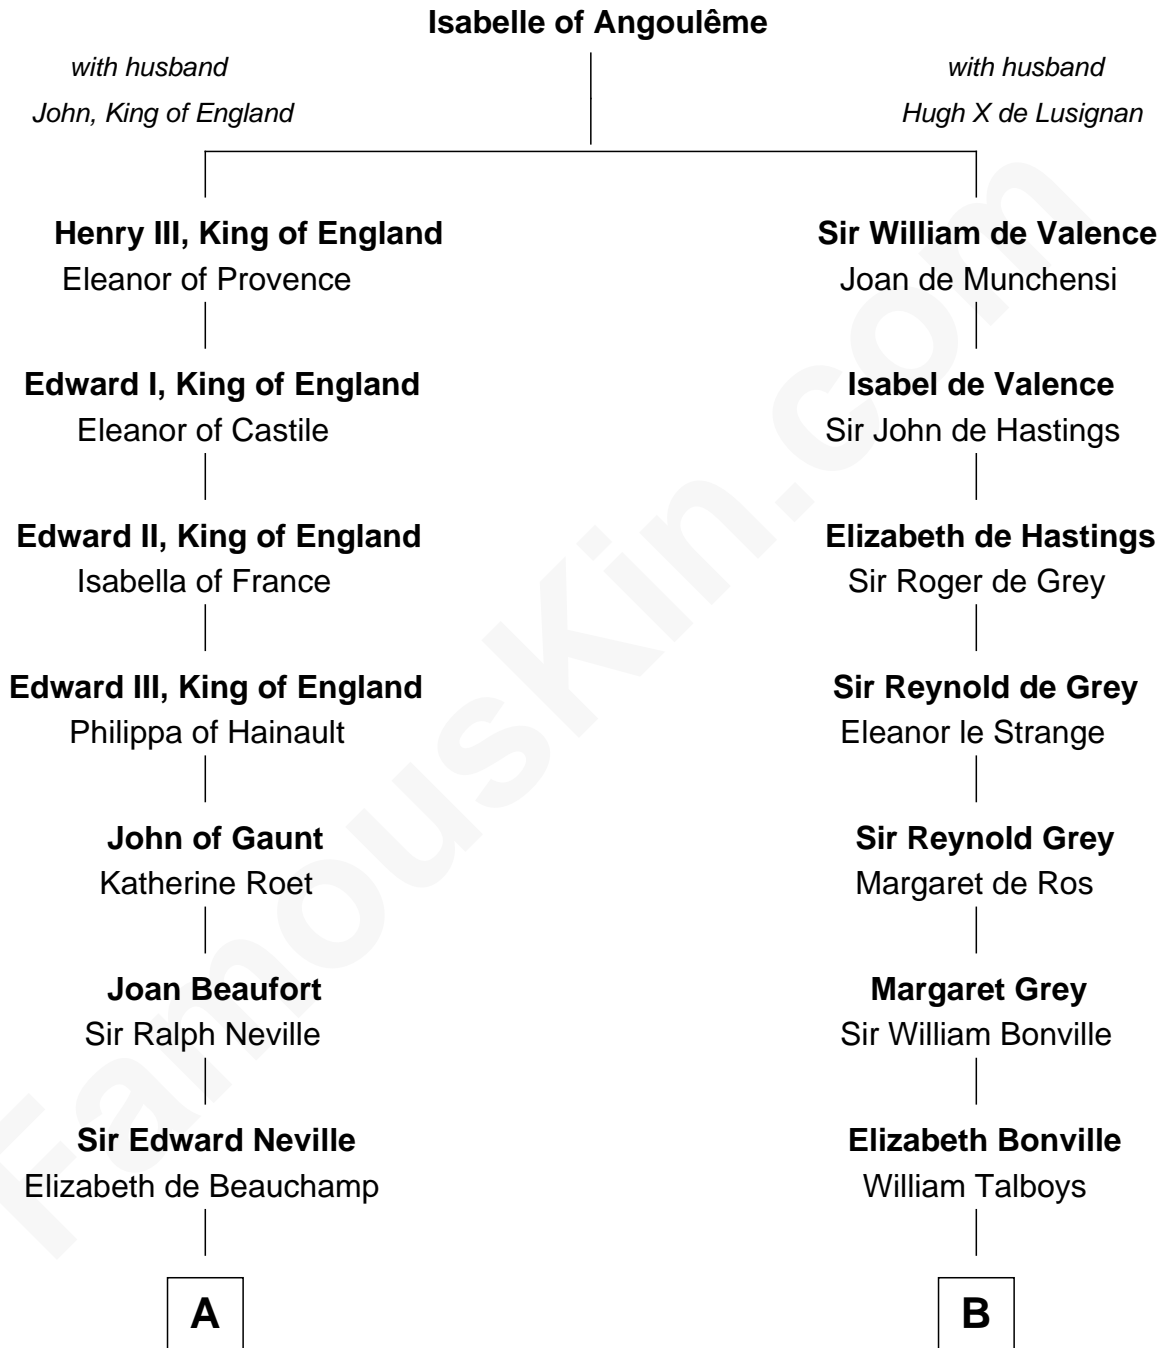

FamousKin.com
Relationship Chart of
Admiral Richard Byrd
Polar Explorer

19th cousin 2 times removed of
William Rufus Day
36th U.S. Secretary of State

C

Thomas Taylor Byrd

Mary Armistead

Richard Evelyn Byrd

Anne Harrison

Col. William Byrd

Jane Meriwether Rivers

Richard Evelyn Byrd

Eleanor Bolling Flood

Admiral Richard Byrd

Polar Explorer

D