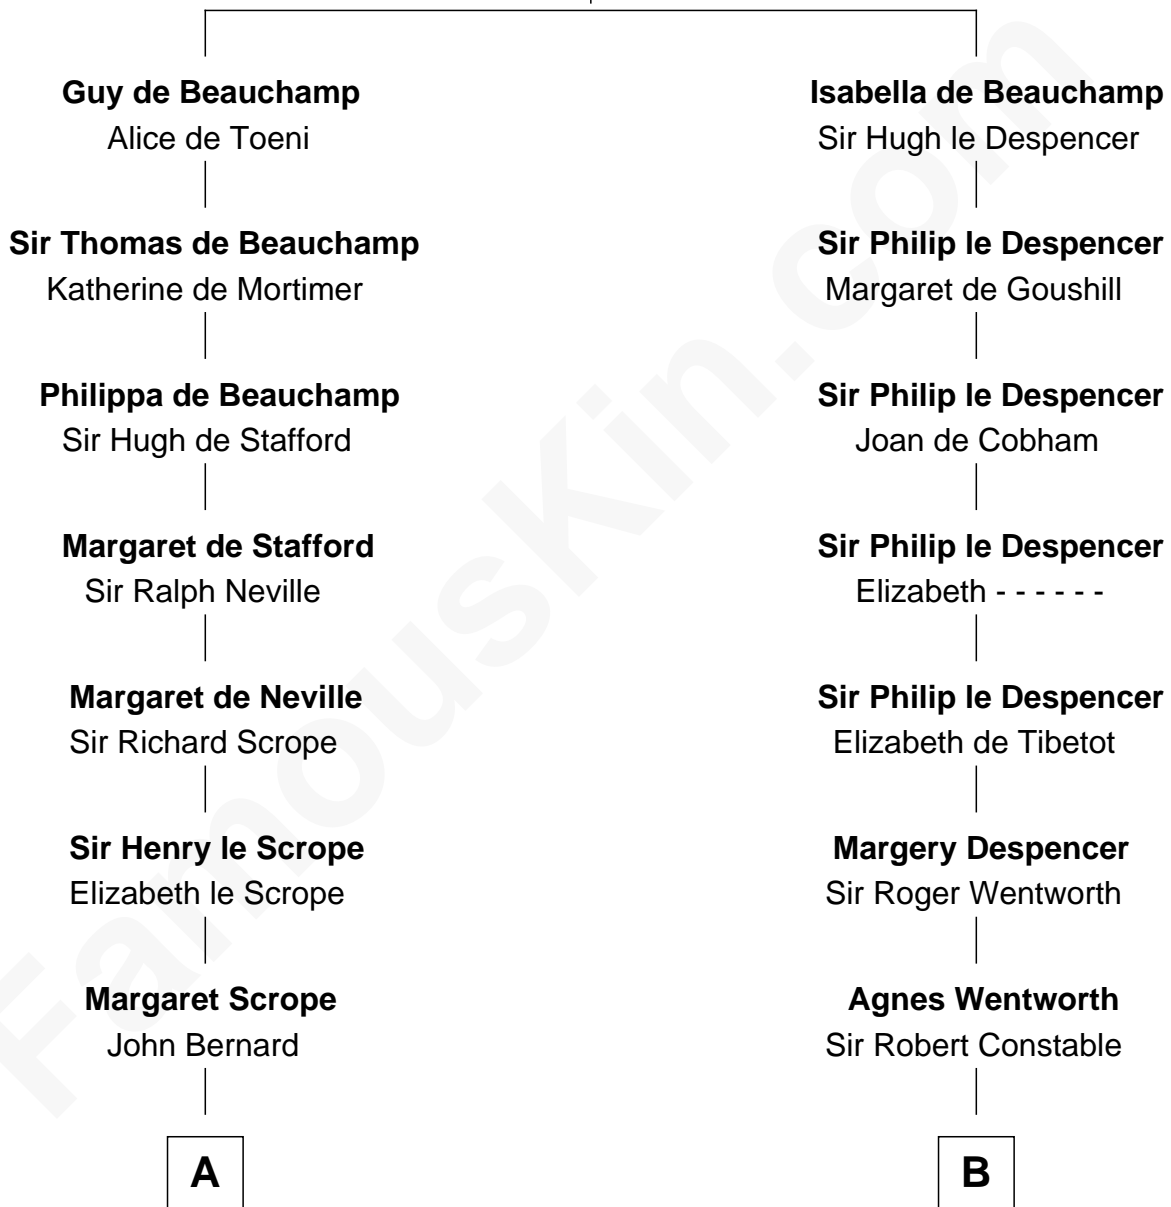

FamousKin.com
Relationship Chart of
Admiral Richard Byrd

Polar Explorer

19th cousin of

William Rufus Day

36th U.S. Secretary of State

William de Beauchamp

Maud FitzJohn

C

Col. William Byrd
Jane Meriwether Rivers

Richard Evelyn Byrd
Eleanor Bolling Flood

Admiral Richard Byrd
Polar Explorer

D

Rufus Paine Spalding
Lucretia A. Swift

Emily Swift Spalding
Luther Day

William Rufus Day
36th U.S. Secretary of State