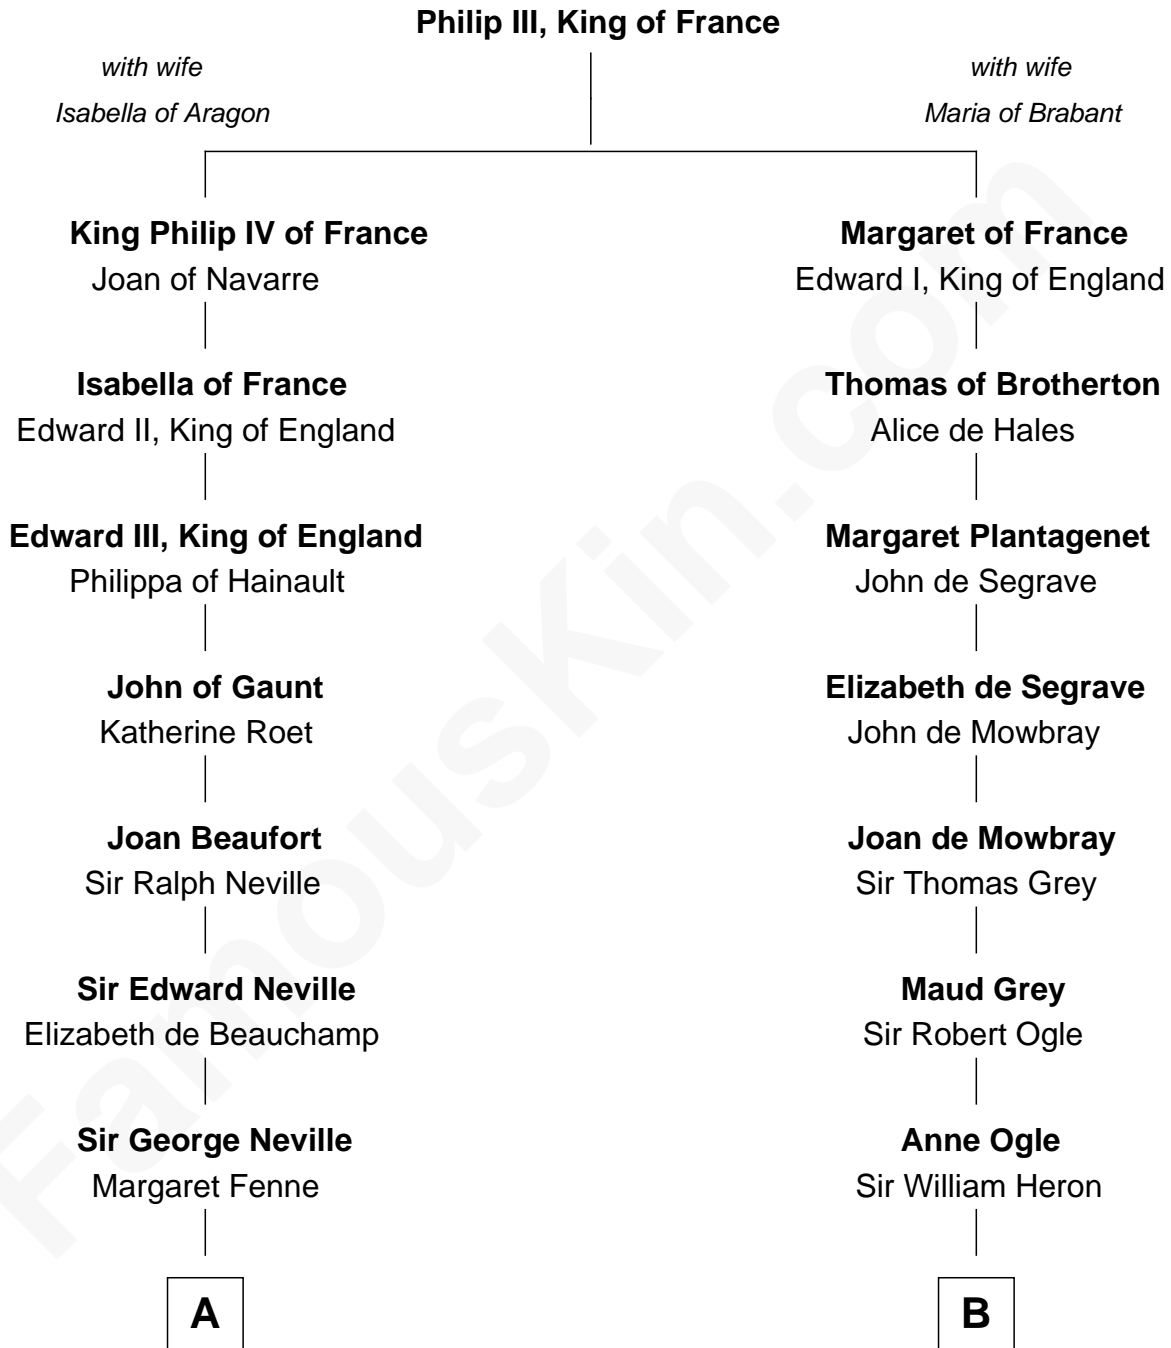

FamousKin.com
Relationship Chart of
Admiral Richard Byrd

Polar Explorer

20th cousin of

William Rufus Day

36th U.S. Secretary of State

C

Richard Evelyn Byrd

Anne Harrison

Col. William Byrd

Jane Meriwether Rivers

Richard Evelyn Byrd

Eleanor Bolling Flood

Admiral Richard Byrd

Polar Explorer

D

Dr. Rufus Spalding