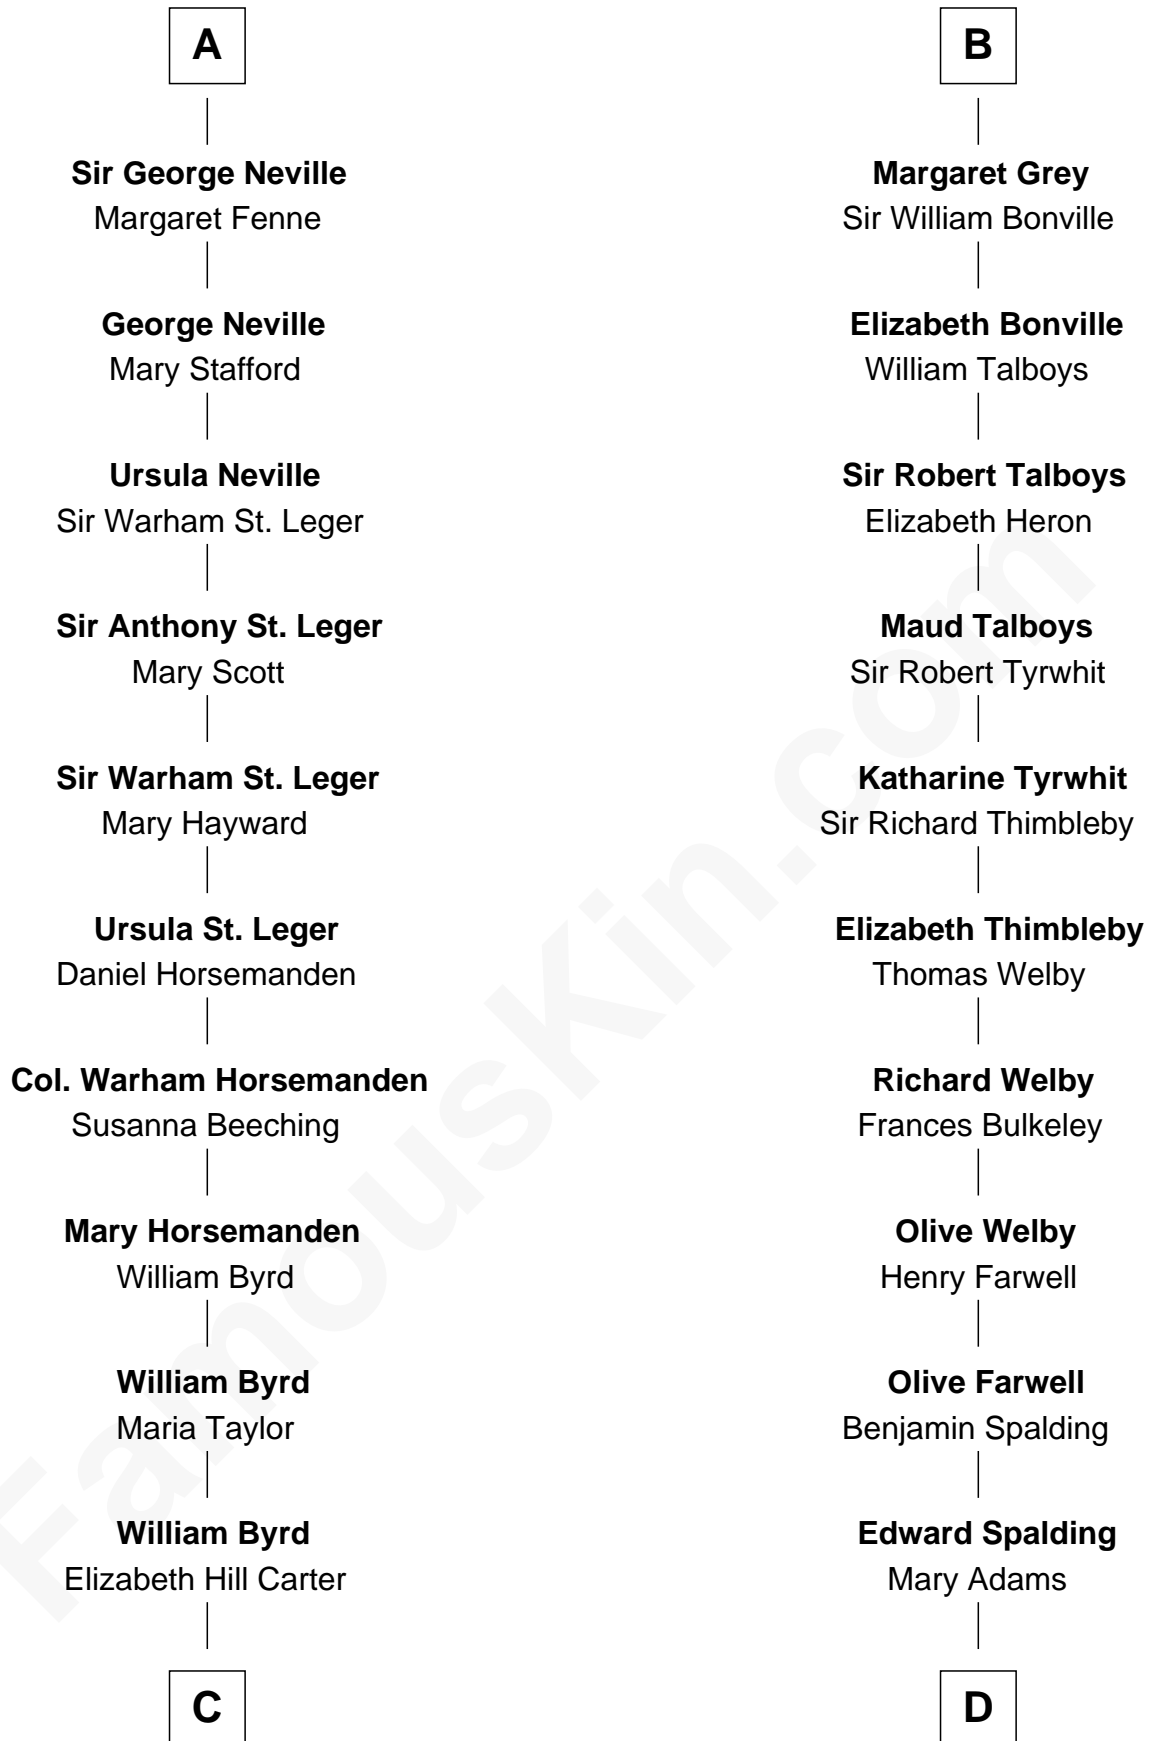

FamousKin.com
Relationship Chart of
Admiral Richard Byrd

Polar Explorer

21st cousin of

William Rufus Day

36th U.S. Secretary of State

Ramon Berenguer IV of Provence

Beatrice of Savoy

C

Thomas Taylor Byrd

Mary Armistead

Richard Evelyn Byrd

Anne Harrison

Col. William Byrd

Jane Meriwether Rivers

Richard Evelyn Byrd

Eleanor Bolling Flood

Admiral Richard Byrd

Polar Explorer

D

Ebenezer Spalding

Mary Fassett

Dr. Rufus Spalding

Lydia Paine

Rufus Paine Spalding