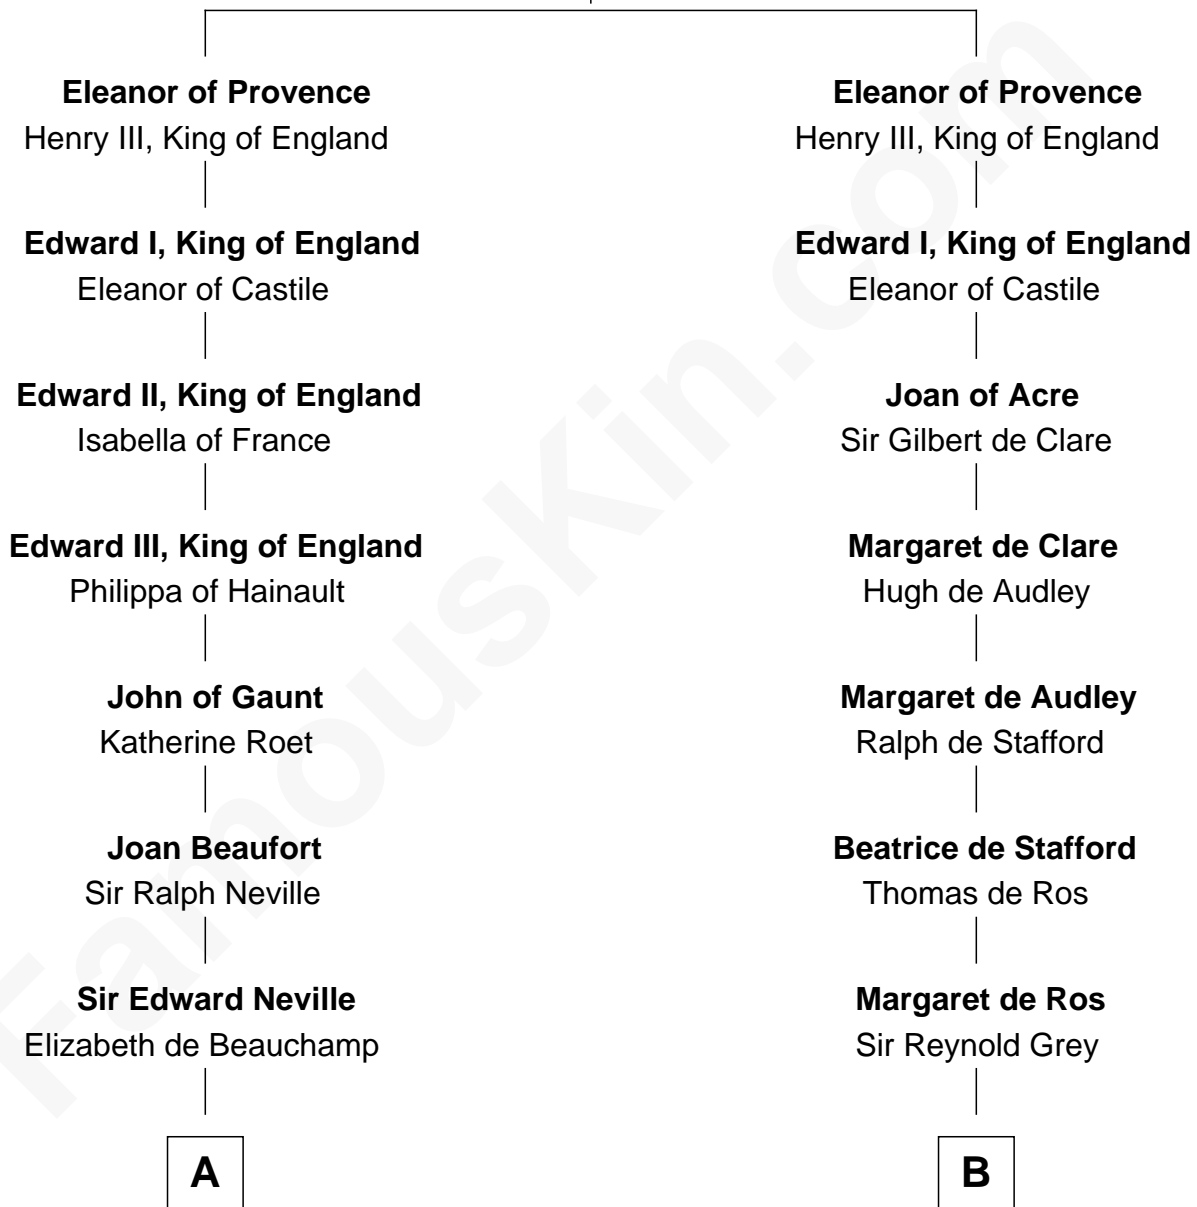

FamousKin.com
Relationship Chart of
Admiral Richard Byrd

Polar Explorer

21st cousin of

William Rufus Day

36th U.S. Secretary of State

Ramon Berenguer IV of Provence

Beatrice of Savoy

C

Thomas Taylor Byrd

Mary Armistead

Richard Evelyn Byrd

Anne Harrison

Col. William Byrd

Jane Meriwether Rivers

Richard Evelyn Byrd

Eleanor Bolling Flood