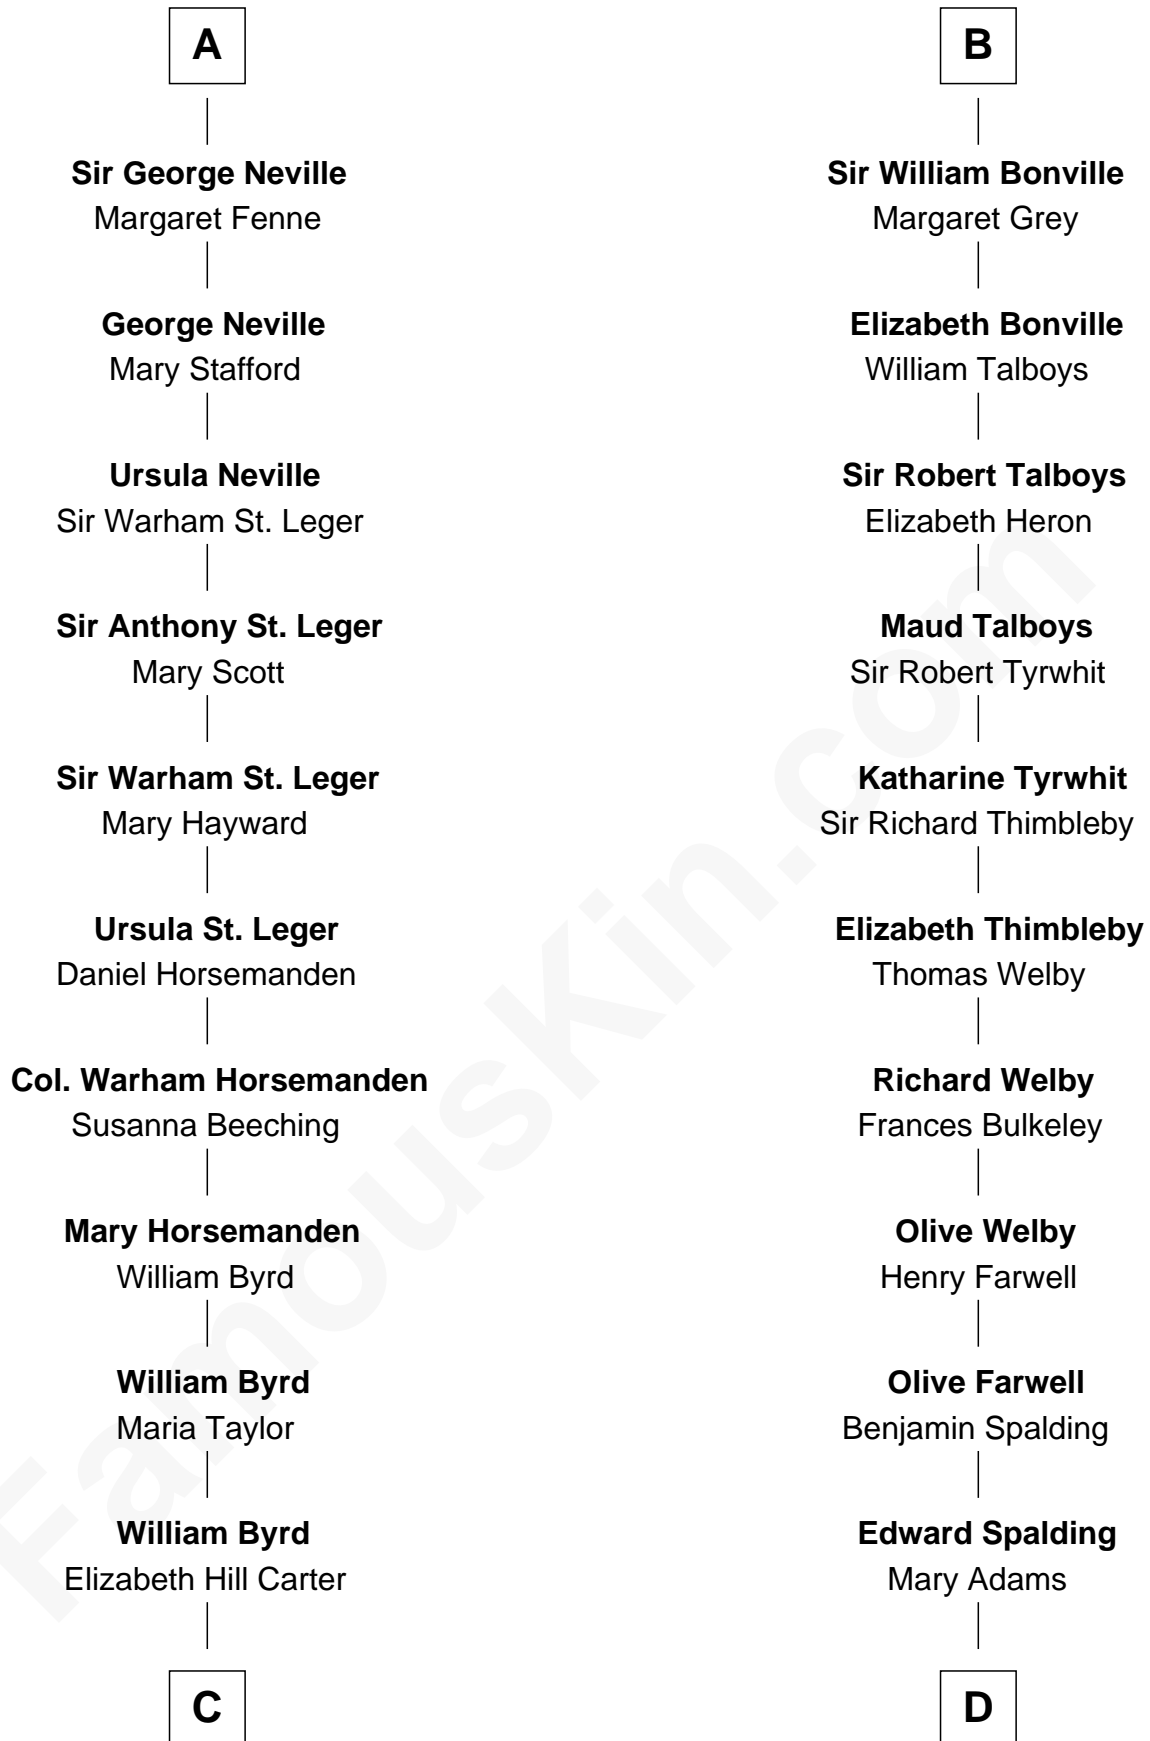

FamousKin.com

Relationship Chart of

Admiral Richard Byrd

Polar Explorer

21st cousin of

William Rufus Day

36th U.S. Secretary of State

Sir William Longespee

Ela of Salisbury

C

Thomas Taylor Byrd

Mary Armistead

Richard Evelyn Byrd

Anne Harrison

Col. William Byrd

Jane Meriwether Rivers

Richard Evelyn Byrd

Eleanor Bolling Flood

Admiral Richard Byrd

Polar Explorer

D

Ebenezer Spalding

Mary Fassett

Dr. Rufus Spalding