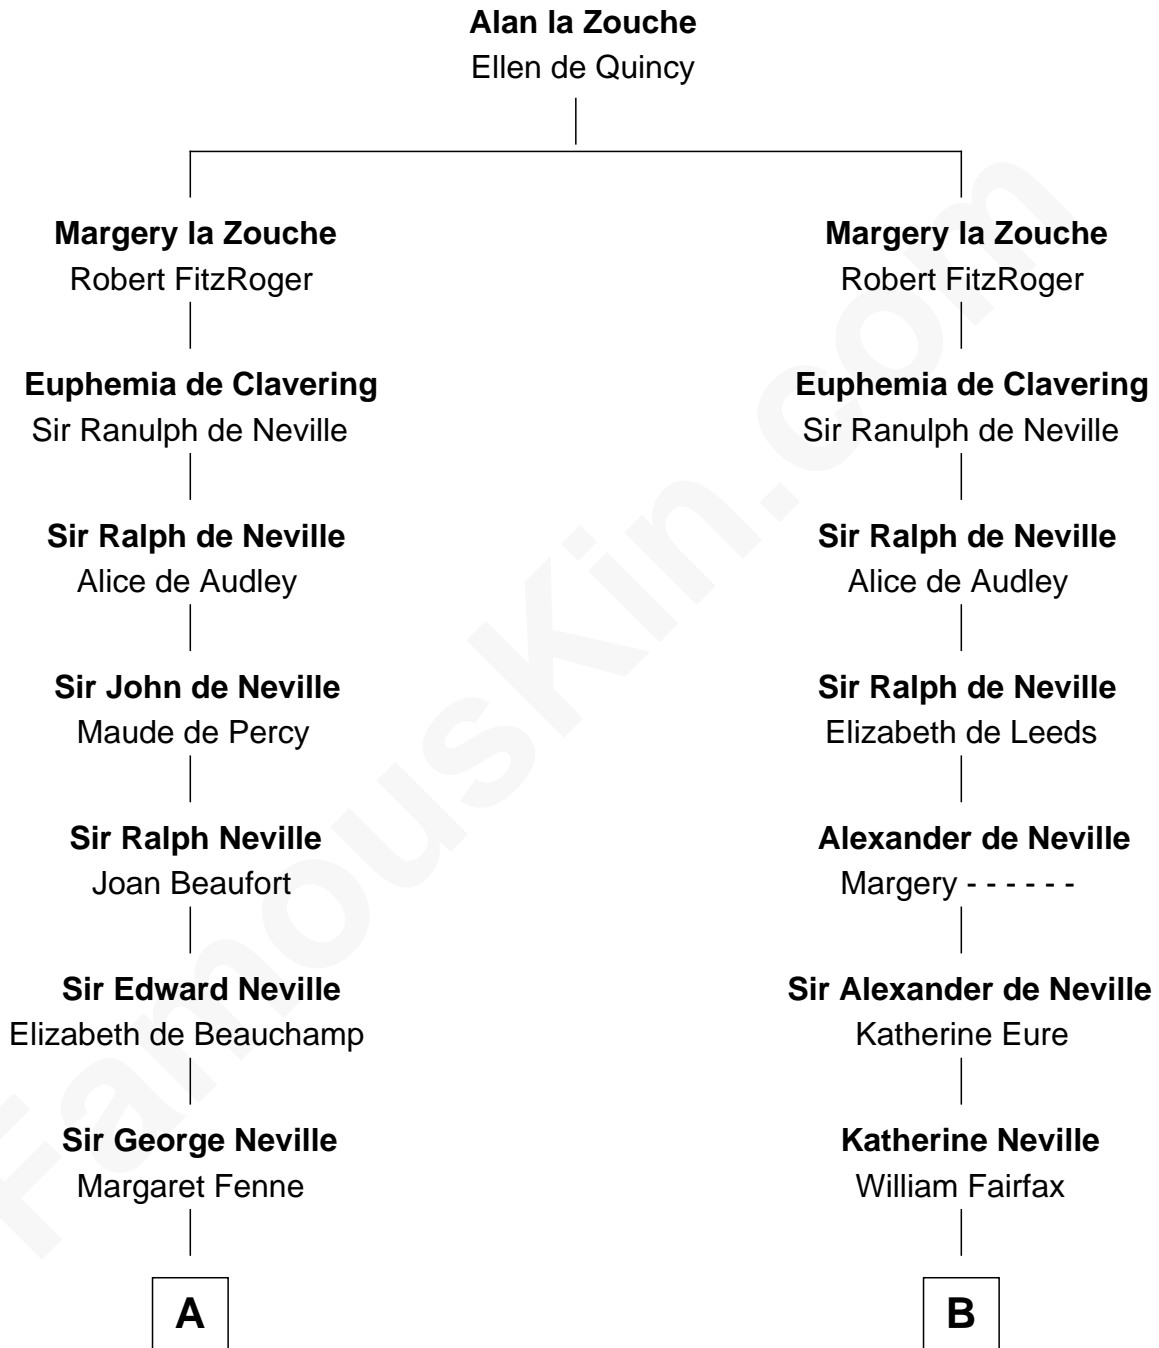

FamousKin.com
Relationship Chart of
Admiral Richard Byrd
Polar Explorer

17th cousin 3 times removed of
Harriet Martineau
Author of The Hour and the Man

C

Richard Evelyn Byrd

Anne Harrison

Col. William Byrd

Jane Meriwether Rivers

Richard Evelyn Byrd

Eleanor Bolling Flood

Admiral Richard Byrd

Polar Explorer

FamousKin.com