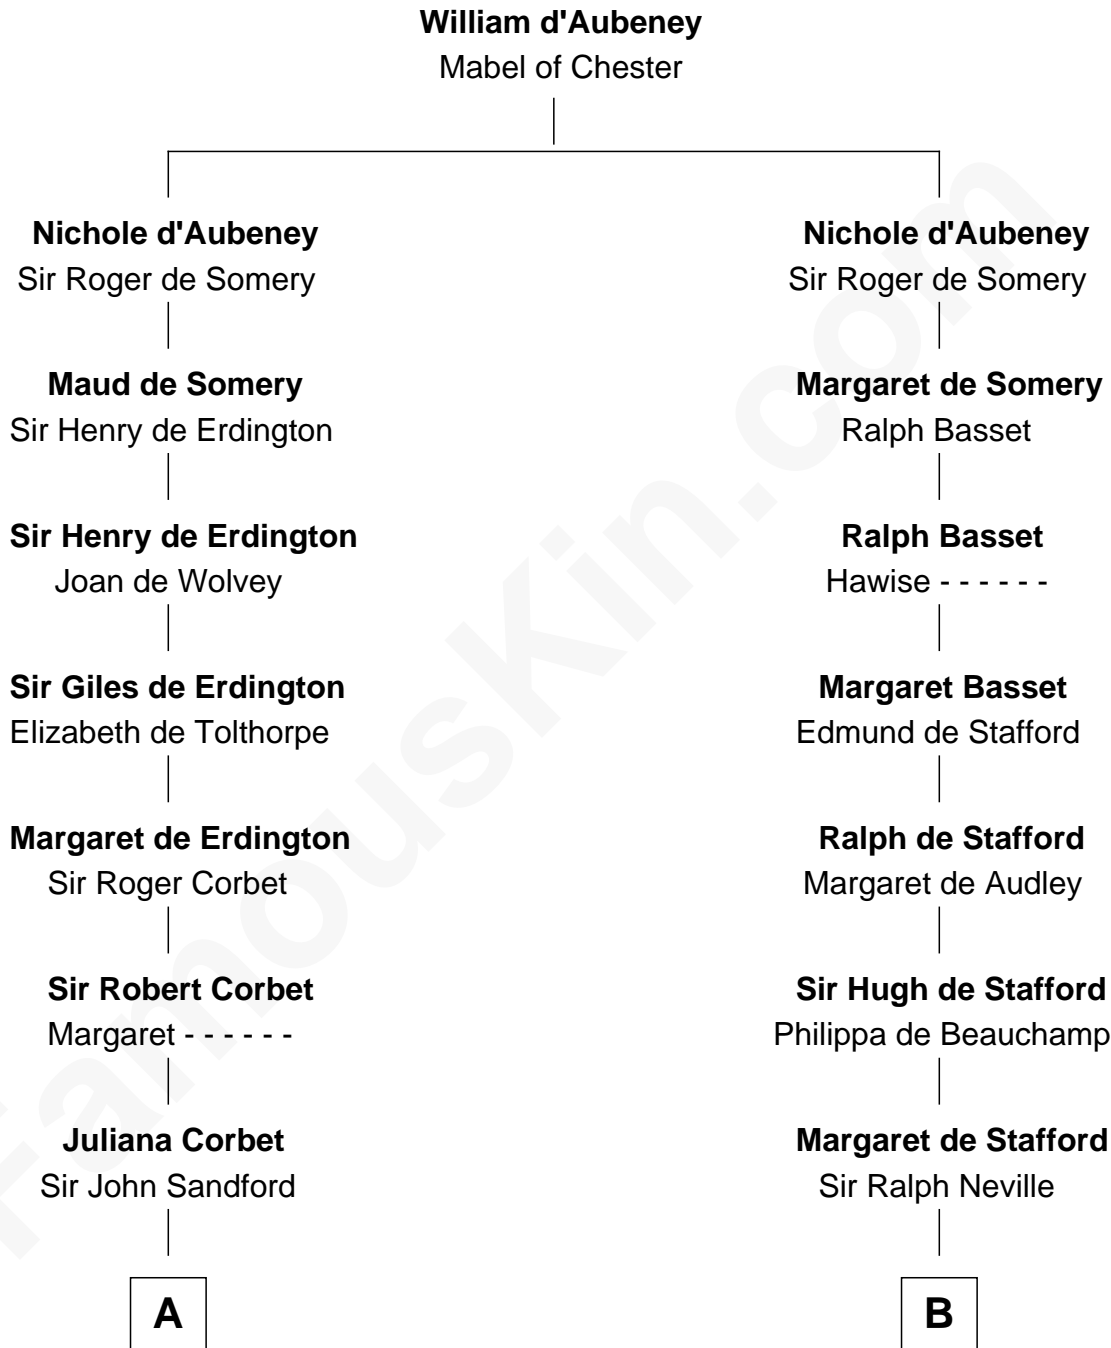

FamousKin.com
Relationship Chart of
Admiral Richard Byrd
Polar Explorer

20th cousin 1 time removed of
Harriet Martineau
Author of The Hour and the Man

C

Evelyn Taylor Byrd

Benjamin Harrison

Anne Harrison

Richard Evelyn Byrd

Col. William Byrd

Jane Meriwether Rivers

Richard Evelyn Byrd

Eleanor Bolling Flood

Admiral Richard Byrd

Polar Explorer

D

Philip Meadows