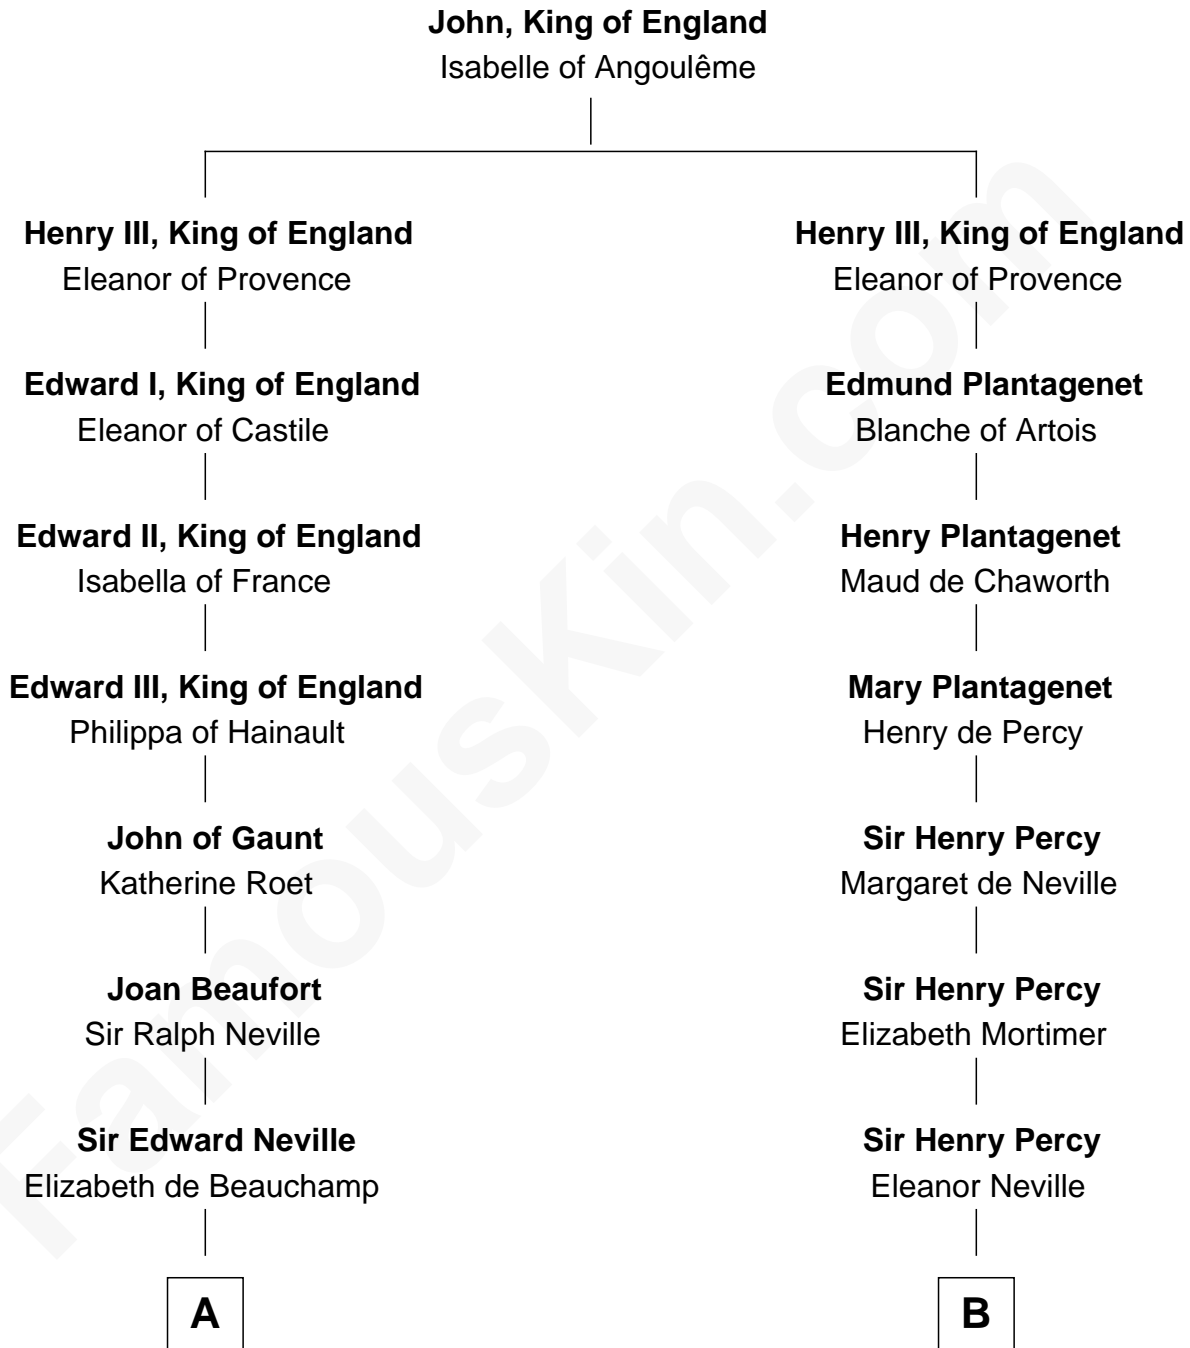

FamousKin.com
Relationship Chart of
Admiral Richard Byrd
Polar Explorer

18th cousin 3 times removed of
Harriet Martineau
Author of The Hour and the Man

C

Thomas Taylor Byrd

Mary Armistead

Richard Evelyn Byrd

Anne Harrison

Col. William Byrd

Jane Meriwether Rivers

Richard Evelyn Byrd

Eleanor Bolling Flood

Admiral Richard Byrd

Polar Explorer

D