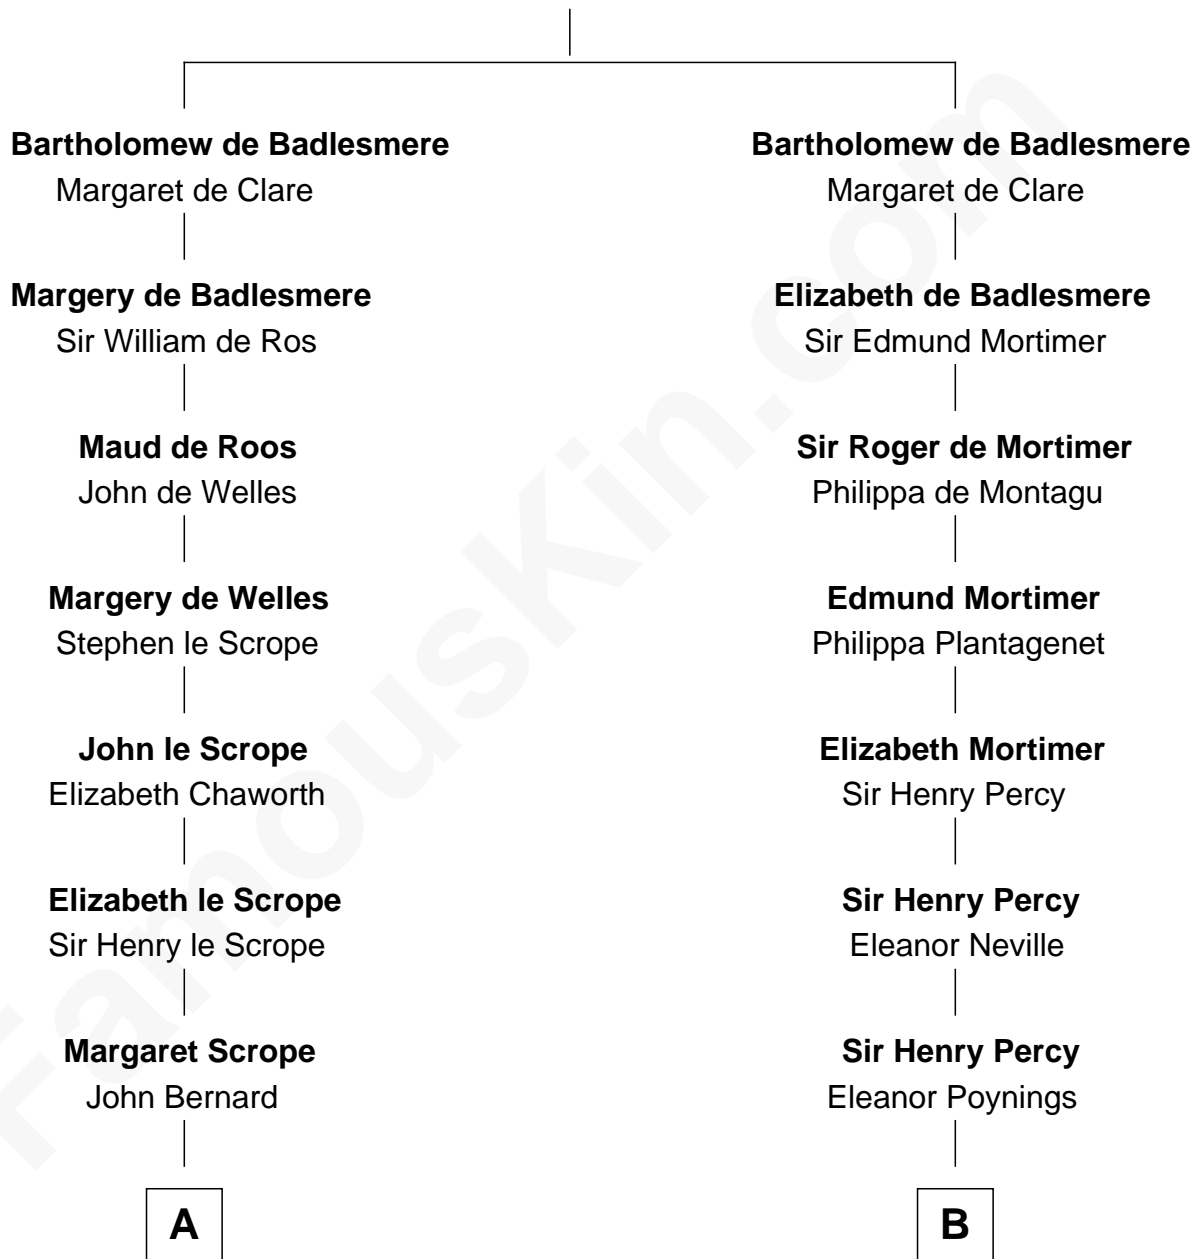

**FamousKin.com**  
**Relationship Chart of**  
**Admiral Richard Byrd**  
*Polar Explorer*

17th cousin 2 times removed of  
**Harriet Martineau**  
*Author of The Hour and the Man*

**Gunselm de Badlesmere**

**C**

—  
**Col. William Byrd**  
Jane Meriwether Rivers

—  
**Richard Evelyn Byrd**  
Eleanor Bolling Flood

—  
**Admiral Richard Byrd**  
*Polar Explorer*

FamousKin.com