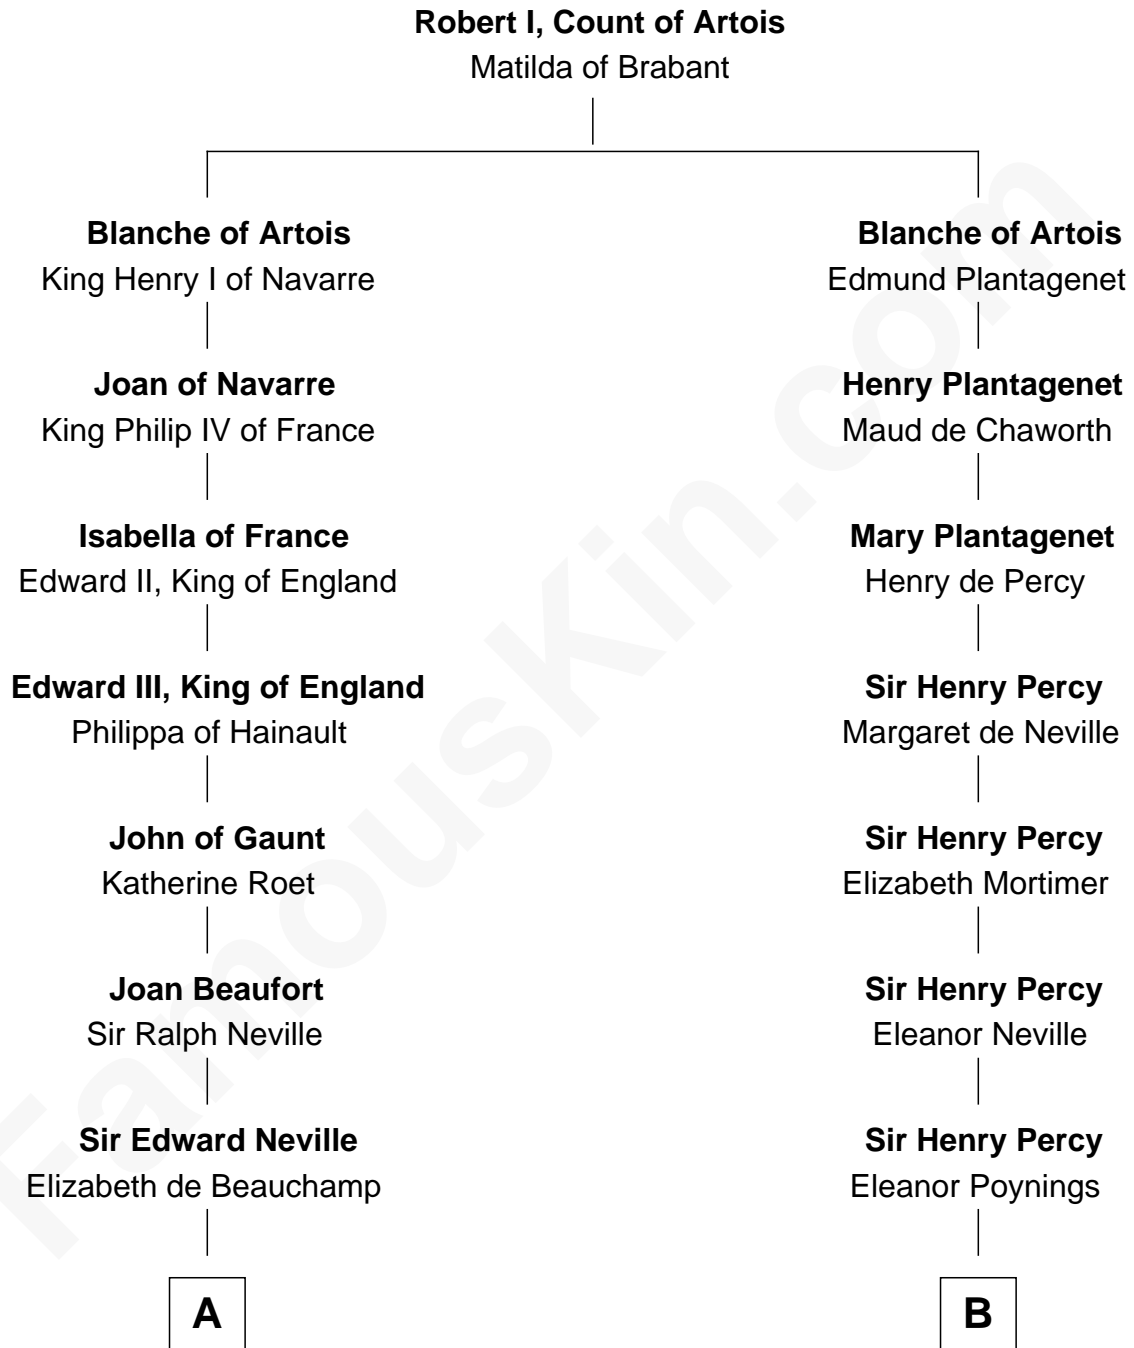

FamousKin.com
Relationship Chart of
Admiral Richard Byrd
Polar Explorer

17th cousin 4 times removed of
Harriet Martineau
Author of The Hour and the Man

C

Thomas Taylor Byrd

Mary Armistead

Richard Evelyn Byrd

Anne Harrison

Col. William Byrd

Jane Meriwether Rivers

Richard Evelyn Byrd

Eleanor Bolling Flood

Admiral Richard Byrd

Polar Explorer

FamousKin.com