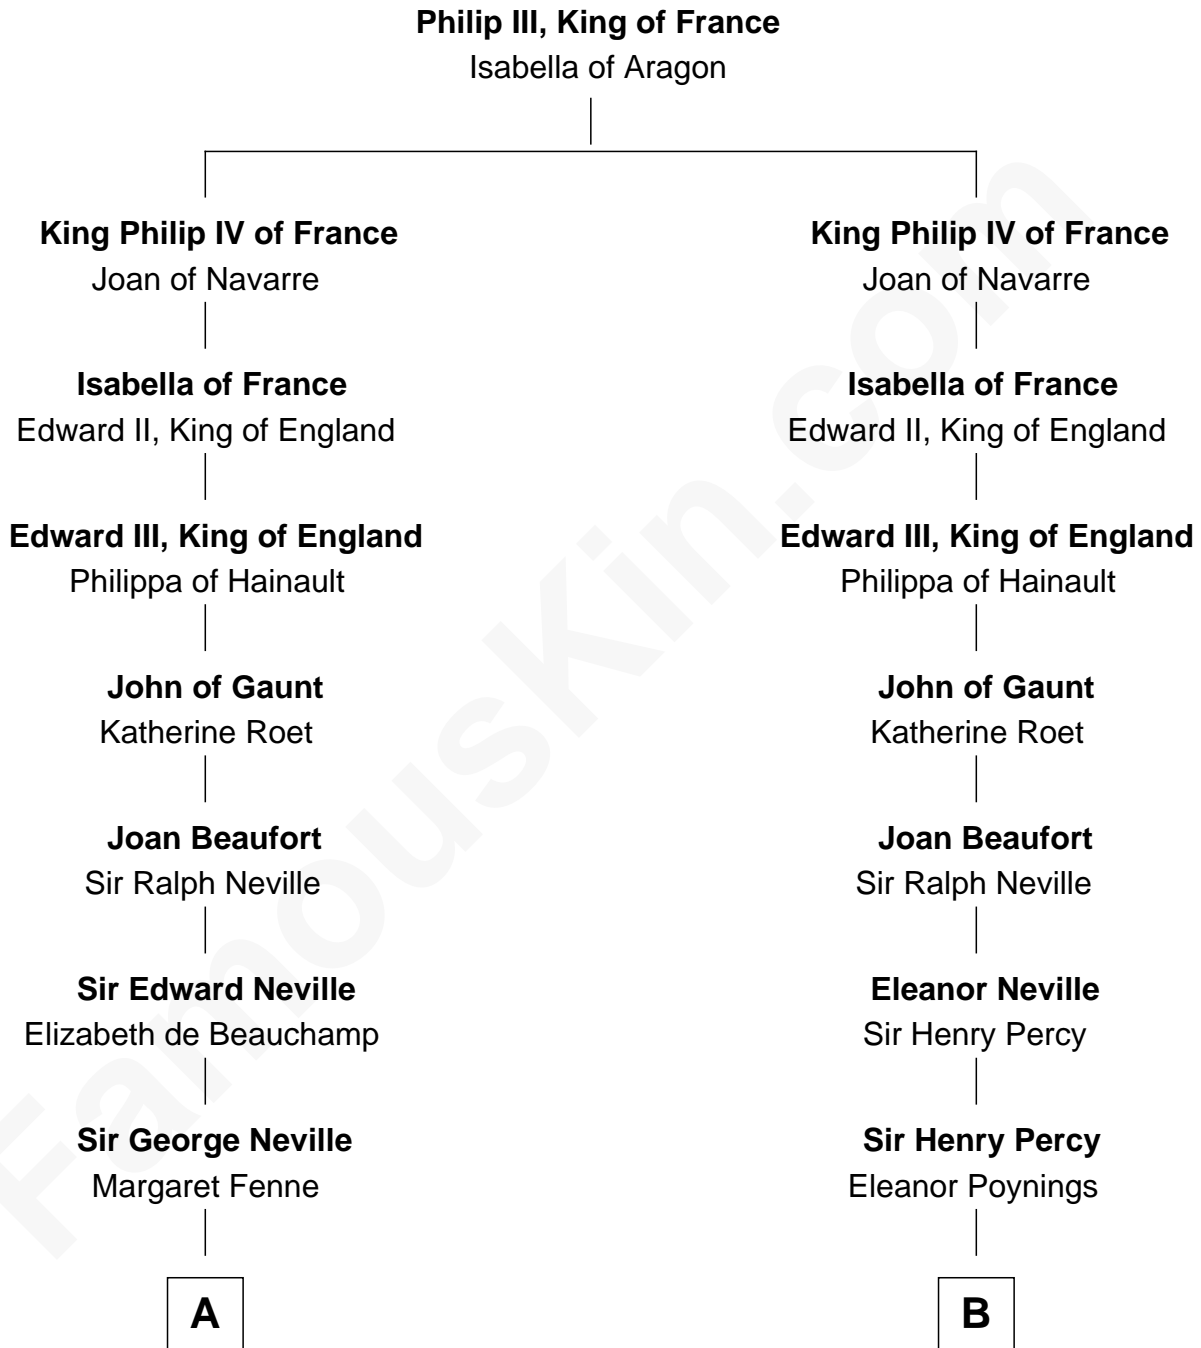

FamousKin.com
Relationship Chart of
Admiral Richard Byrd
Polar Explorer

17th cousin 3 times removed of
Harriet Martineau
Author of The Hour and the Man

C

Richard Evelyn Byrd

Anne Harrison

Col. William Byrd

Jane Meriwether Rivers

Richard Evelyn Byrd

Eleanor Bolling Flood

Admiral Richard Byrd

Polar Explorer

FamousKin.com