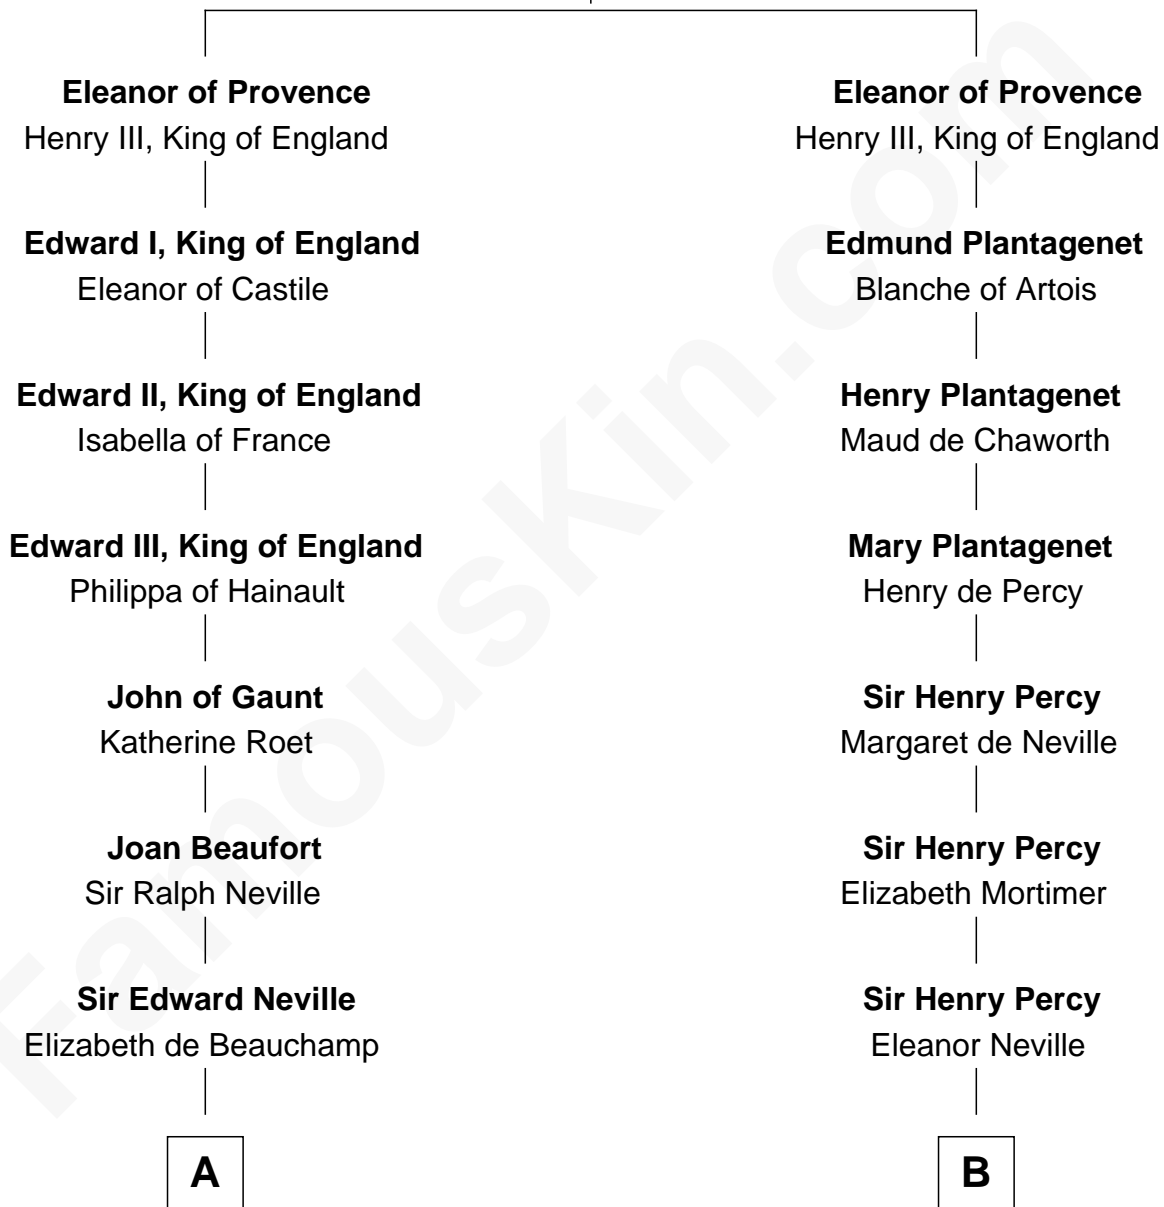

FamousKin.com

Relationship Chart of

Admiral Richard Byrd

Polar Explorer

18th cousin 3 times removed of

Harriet Martineau

Author of The Hour and the Man

Ramon Berenguer IV of Provence

Beatrice of Savoy

C

Thomas Taylor Byrd

Mary Armistead

Richard Evelyn Byrd

Anne Harrison

Col. William Byrd

Jane Meriwether Rivers