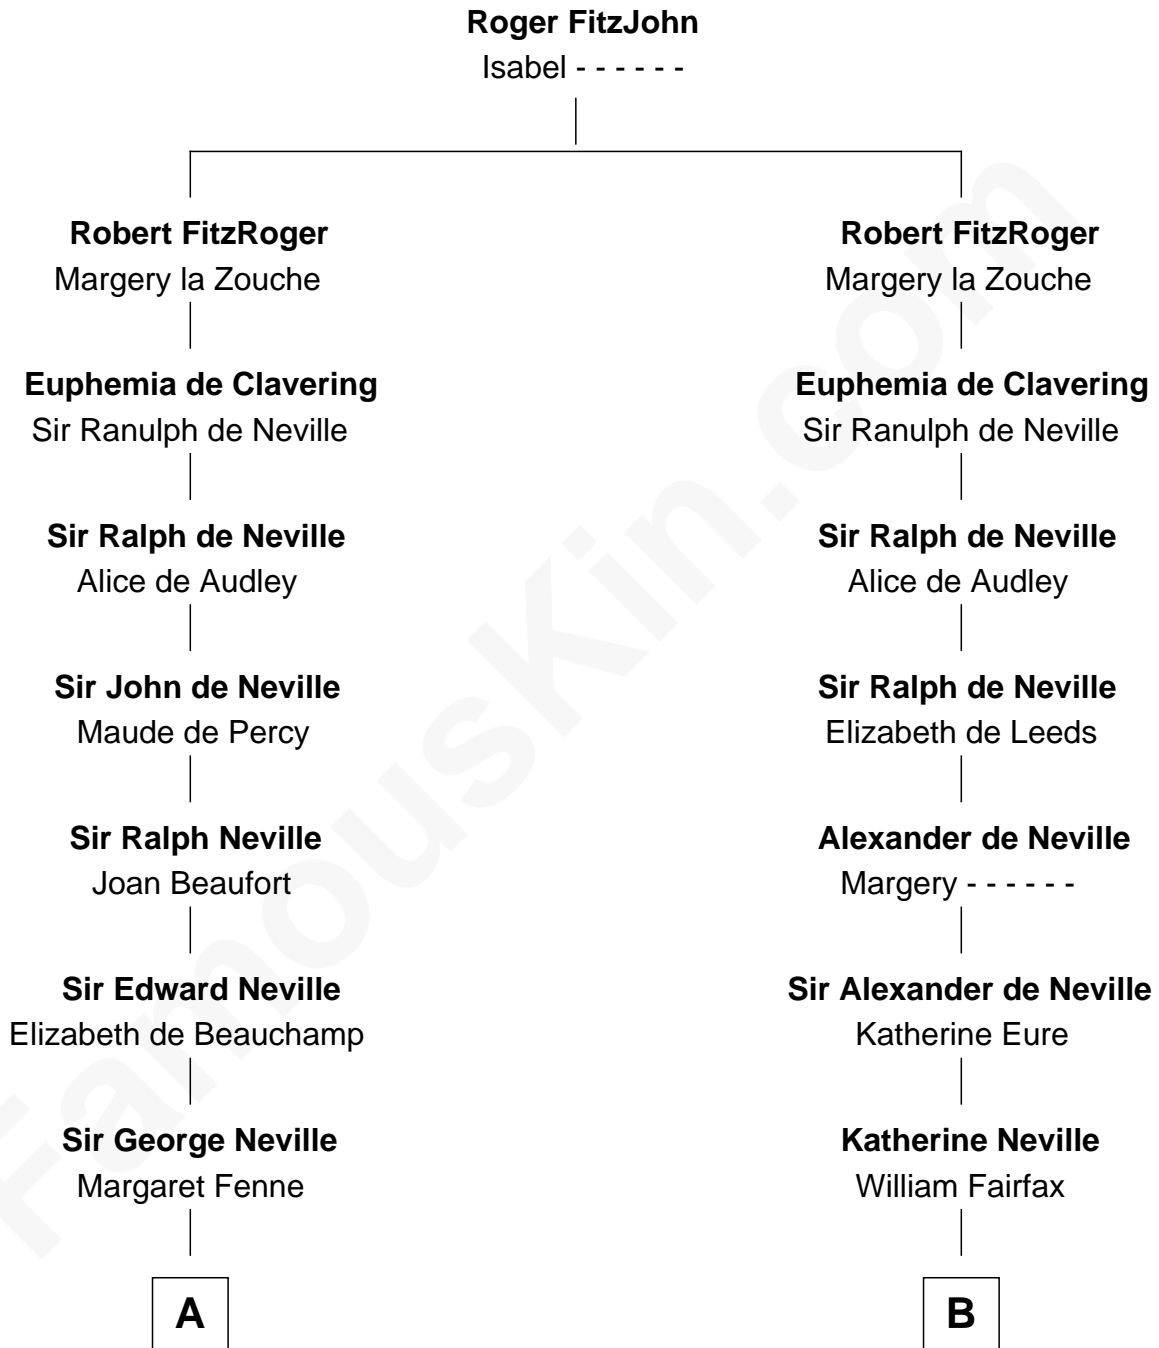

FamousKin.com
Relationship Chart of
Admiral Richard Byrd
Polar Explorer

17th cousin 3 times removed of
Harriet Martineau
Author of The Hour and the Man

C

Richard Evelyn Byrd

Anne Harrison

Col. William Byrd

Jane Meriwether Rivers

Richard Evelyn Byrd

Eleanor Bolling Flood

Admiral Richard Byrd

Polar Explorer

FamousKin.com