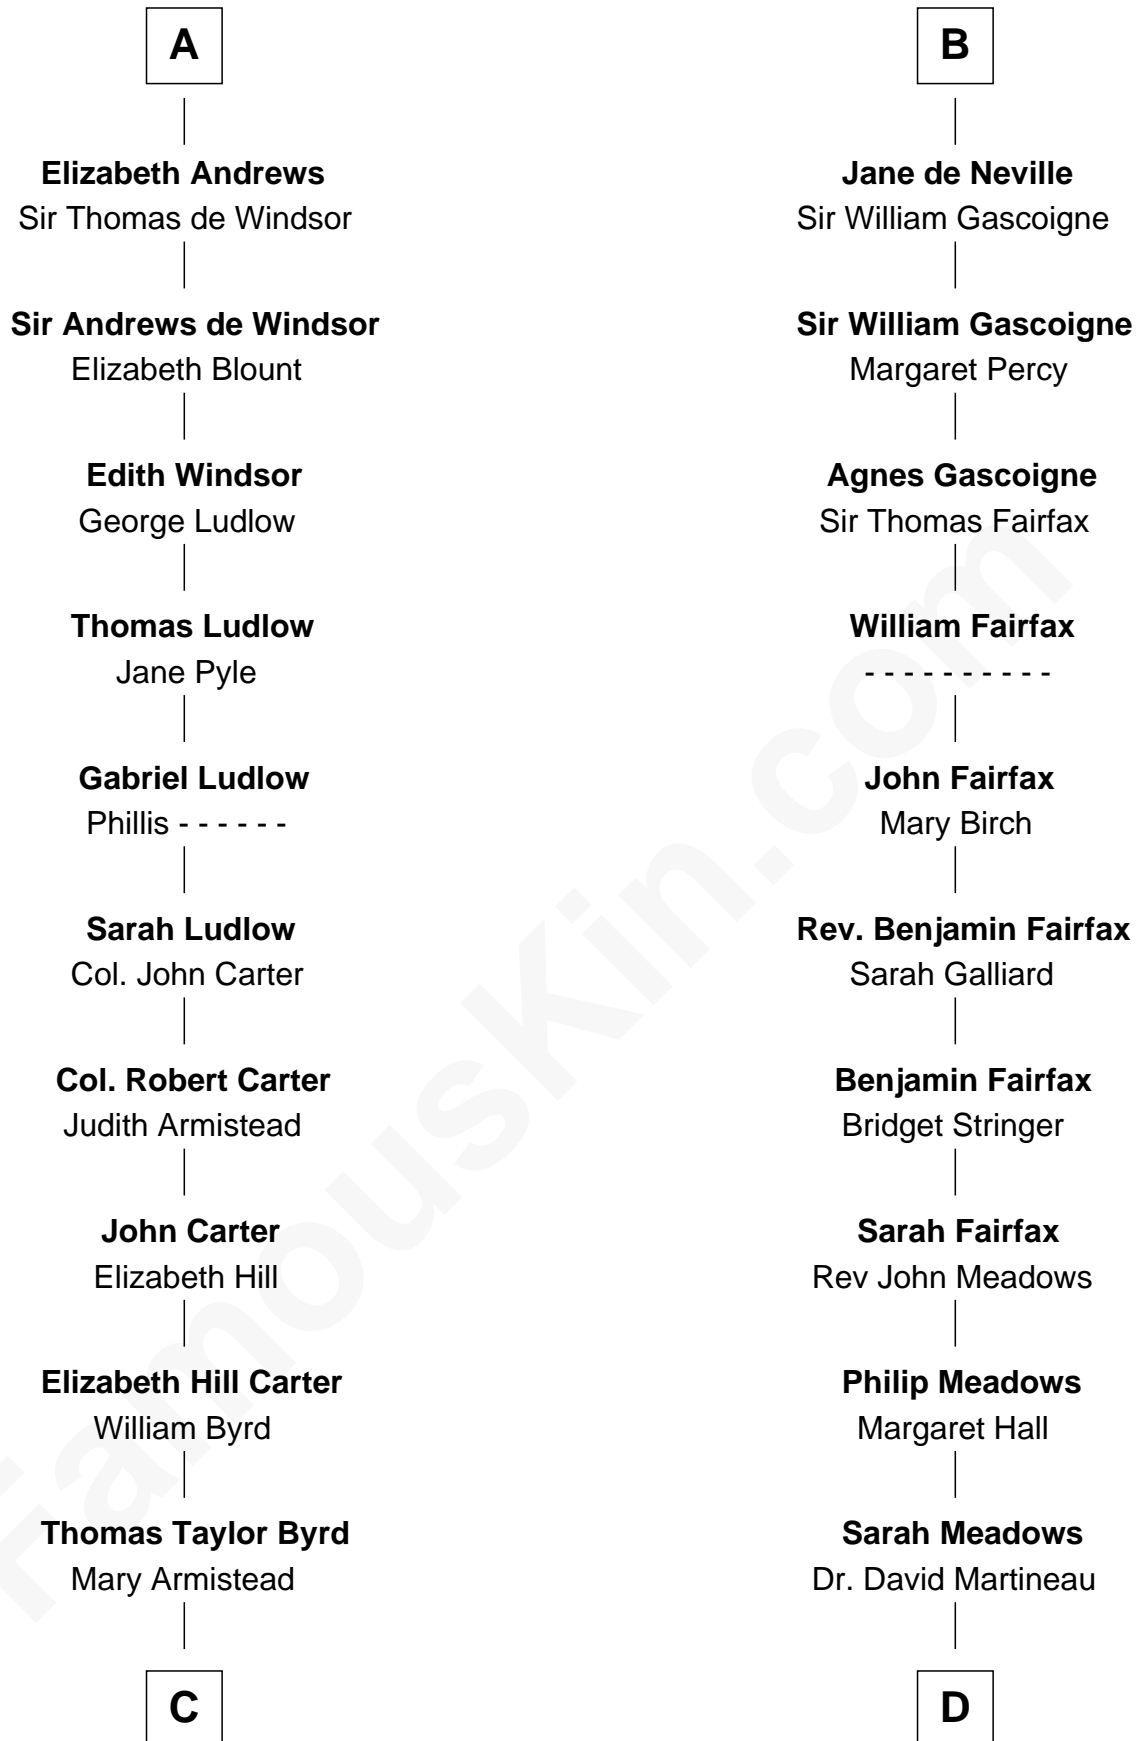

**FamousKin.com**  
**Relationship Chart of**  
**Admiral Richard Byrd**  
*Polar Explorer*

18th cousin 2 times removed of  
**Harriet Martineau**  
*Author of The Hour and the Man*

**Sir Humphrey de Bohun**  
 Eleanor de Braiose

**C**

**Richard Evelyn Byrd**  
Anne Harrison

**Col. William Byrd**  
Jane Meriwether Rivers

**Richard Evelyn Byrd**  
Eleanor Bolling Flood

**Admiral Richard Byrd**  
*Polar Explorer*

**D**

**Thomas Martineau**  
Elizabeth Rankin