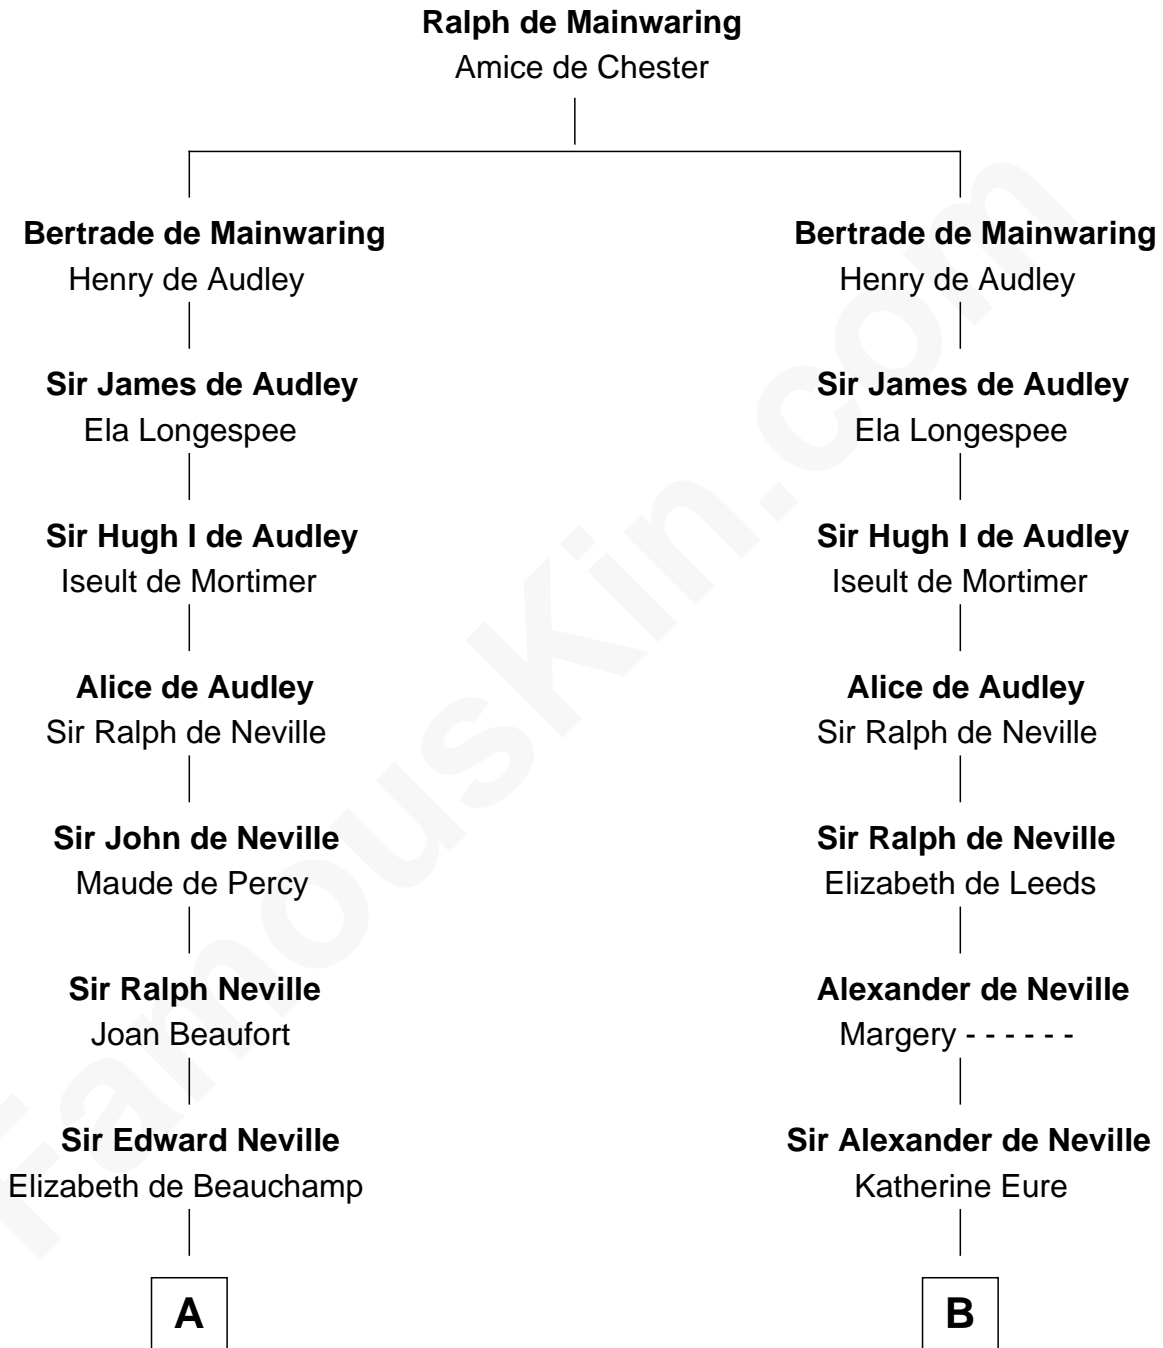

FamousKin.com
Relationship Chart of
Admiral Richard Byrd
Polar Explorer

18th cousin 3 times removed of
Harriet Martineau
Author of The Hour and the Man

C

Thomas Taylor Byrd

Mary Armistead

Richard Evelyn Byrd

Anne Harrison

Col. William Byrd

Jane Meriwether Rivers

Richard Evelyn Byrd

Eleanor Bolling Flood

Admiral Richard Byrd

Polar Explorer

D