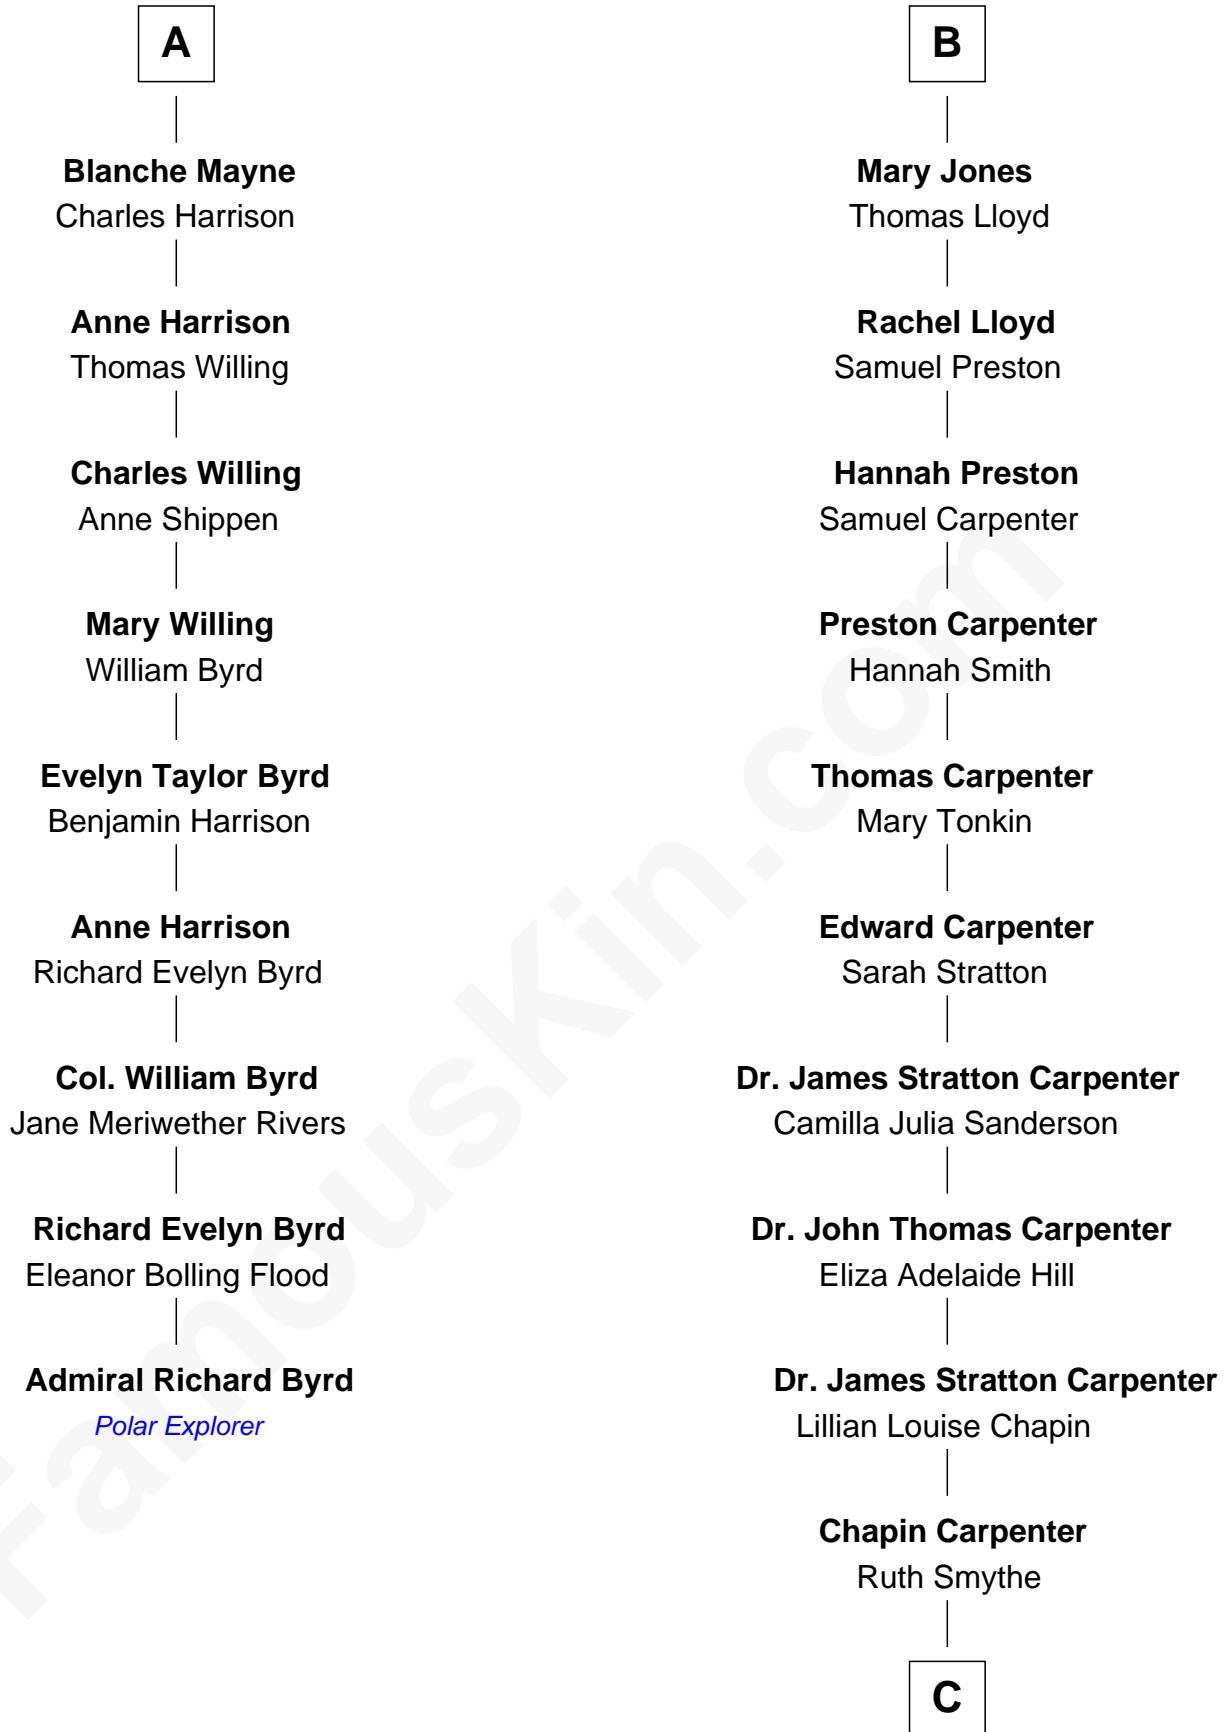

FamousKin.com
Relationship Chart of
Admiral Richard Byrd
Polar Explorer

15th cousin 3 times removed of
Mary Chapin Carpenter
Singer and Songwriter

C

Chapin Carpenter
Mary Bowie Robertson

Mary Chapin Carpenter
Singer and Songwriter

FamousKin.com