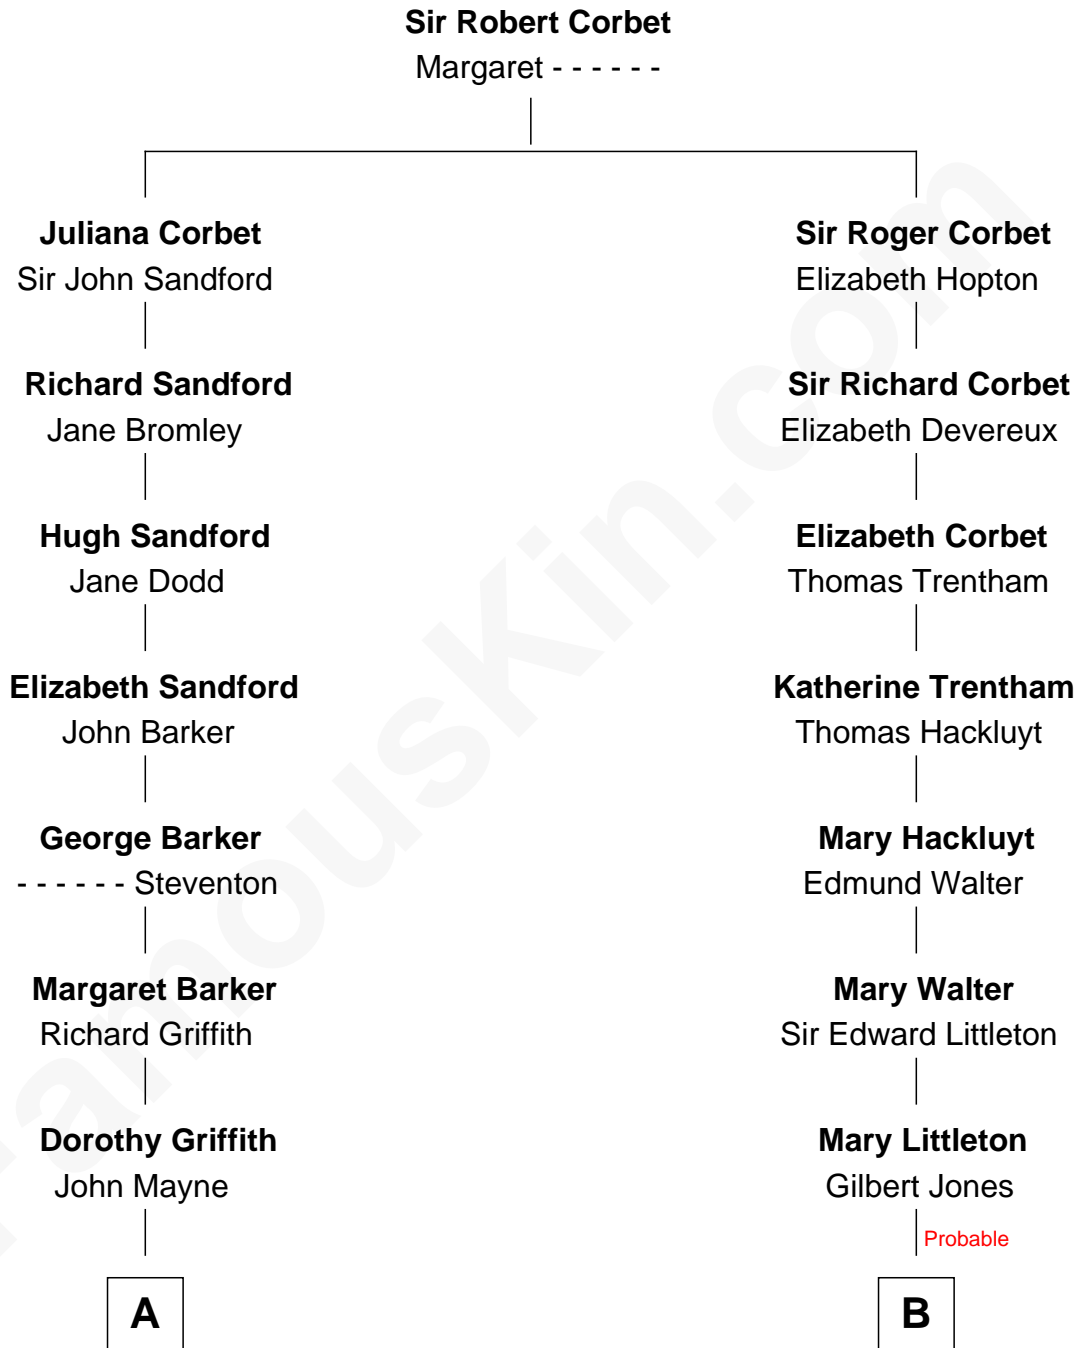

FamousKin.com
Relationship Chart of
Admiral Richard Byrd
Polar Explorer

15th cousin 3 times removed of
Mary Chapin Carpenter
Singer and Songwriter

C

Chapin Carpenter
Mary Bowie Robertson

Mary Chapin Carpenter
Singer and Songwriter

FamousKin.com