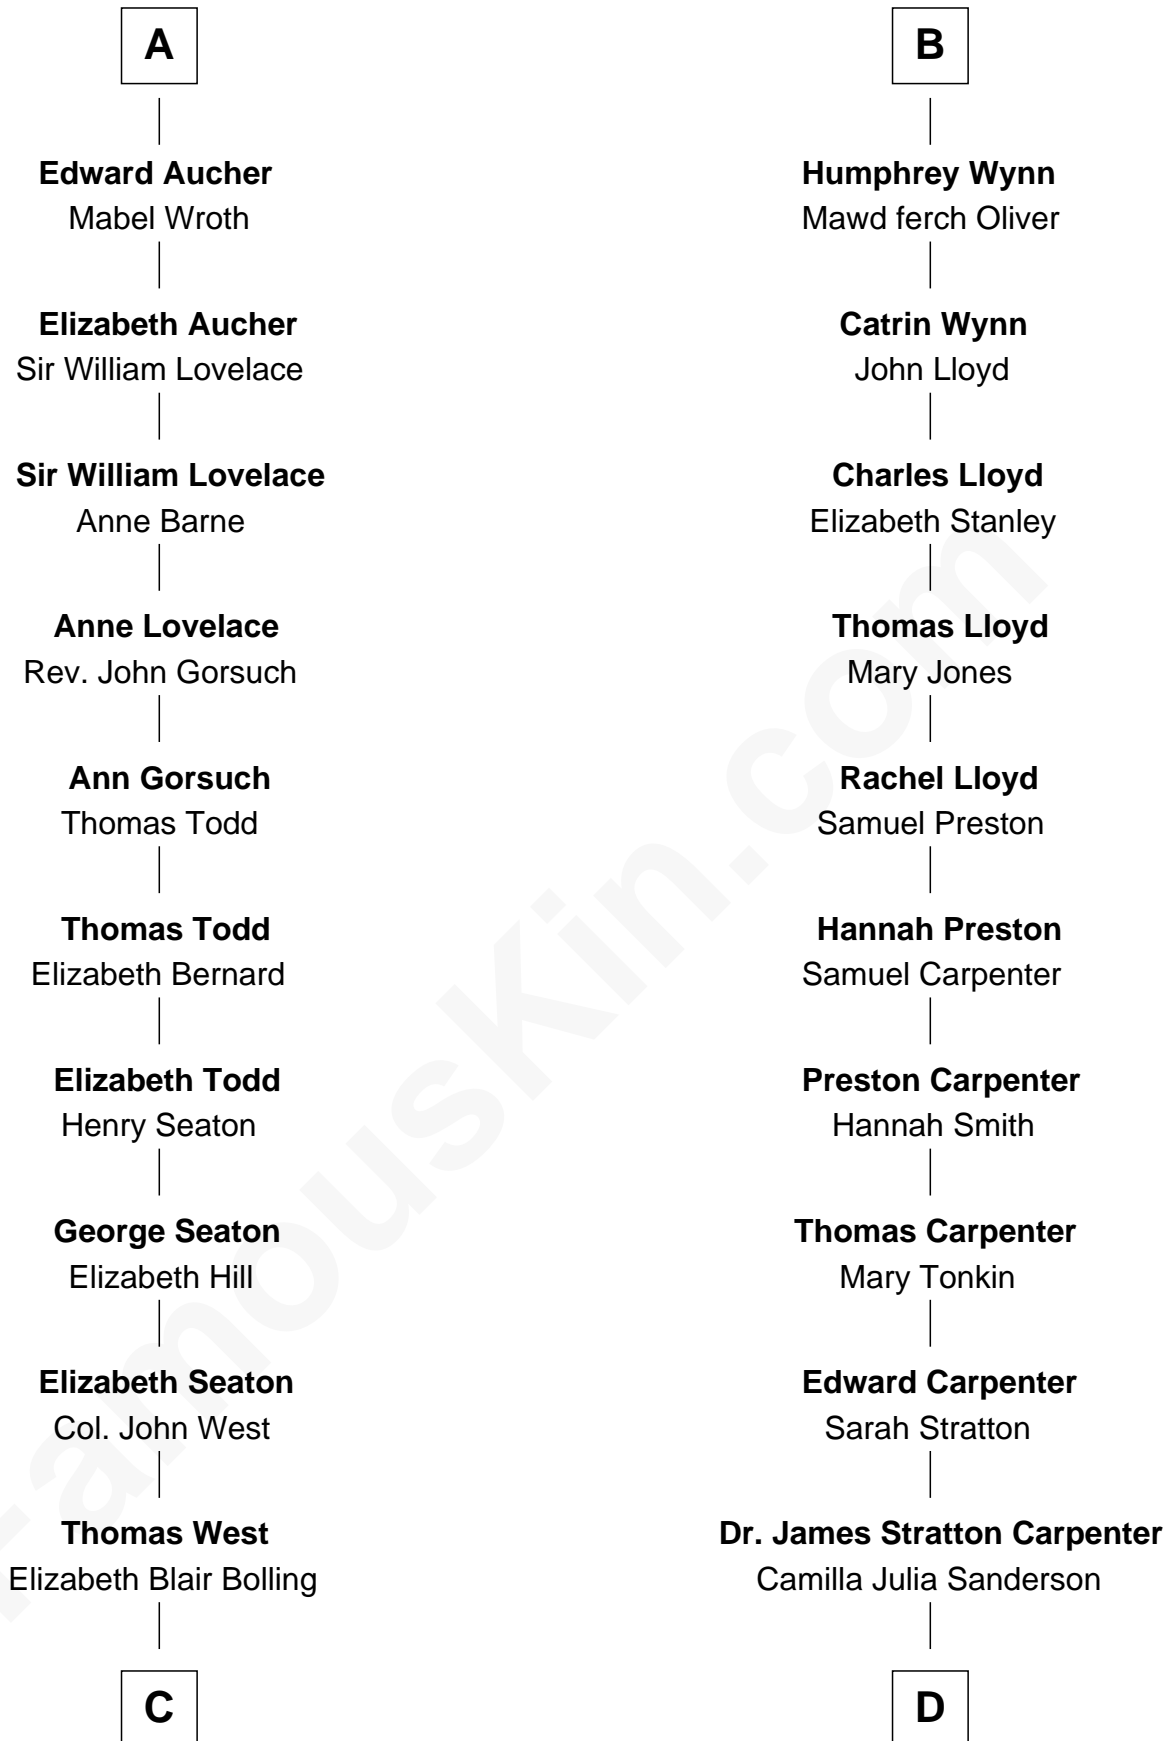

FamousKin.com
Relationship Chart of
Admiral Richard Byrd

Polar Explorer

21st cousin of

Mary Chapin Carpenter

Singer and Songwriter

C

Eliza Bolling West
Dr. Joel Walker Flood

Col. Henry De La Warr Flood
Mary Elizabeth Trent

Joel Walker Flood
Ella Faulkner

Eleanor Bolling Flood
Richard Evelyn Byrd

Admiral Richard Byrd
Polar Explorer

D

Dr. John Thomas Carpenter
Eliza Adelaide Hill

Dr. James Stratton Carpenter
Lillian Louise Chapin