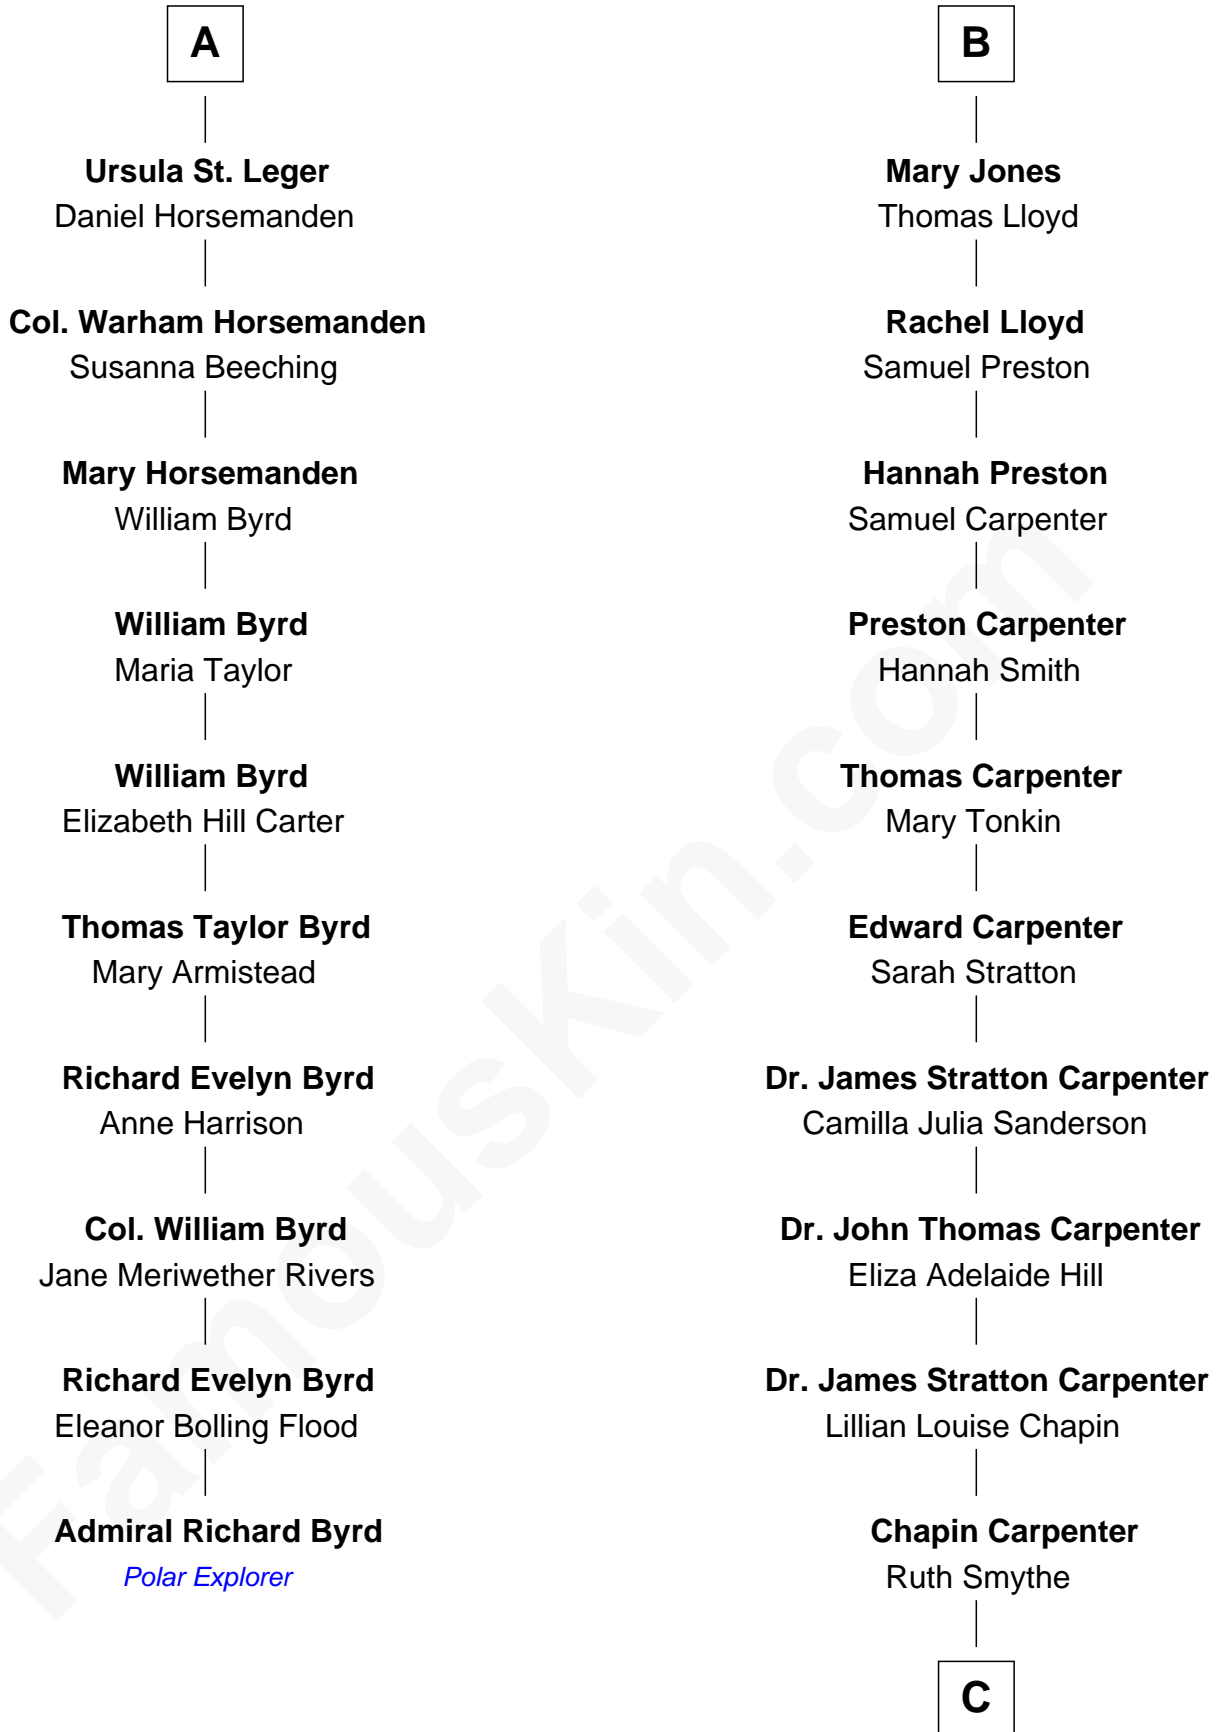

**FamousKin.com**  
**Relationship Chart of**  
**Admiral Richard Byrd**  
*Polar Explorer*

16th cousin 2 times removed of  
**Mary Chapin Carpenter**  
*Singer and Songwriter*

**Sir Walter Devereux**  
 Elizabeth Merbery

**Anne Devereux**  
 William Herbert

**Maud Herbert**  
 Henry Percy

**Eleanor Percy**  
 Edward Stafford

**Mary Stafford**  
 George Neville

**Ursula Neville**  
 Sir Warham St. Leger

**Sir Anthony St. Leger**  
 Mary Scott

**Sir Warham St. Leger**  
 Mary Hayward

**A**

**Sir Walter Devereux**  
 Anne Ferrers

**Elizabeth Devereux**  
 Sir Richard Corbet

**Elizabeth Corbet**  
 Thomas Trentham

**Katherine Trentham**  
 Thomas Hackluyt

**Mary Hackluyt**  
 Edmund Walter

**Mary Walter**  
 Sir Edward Littleton

**Mary Littleton**  
 Gilbert Jones

Probable

**B**

C

Chapin Carpenter  
Mary Bowie Robertson

Mary Chapin Carpenter  
*Singer and Songwriter*