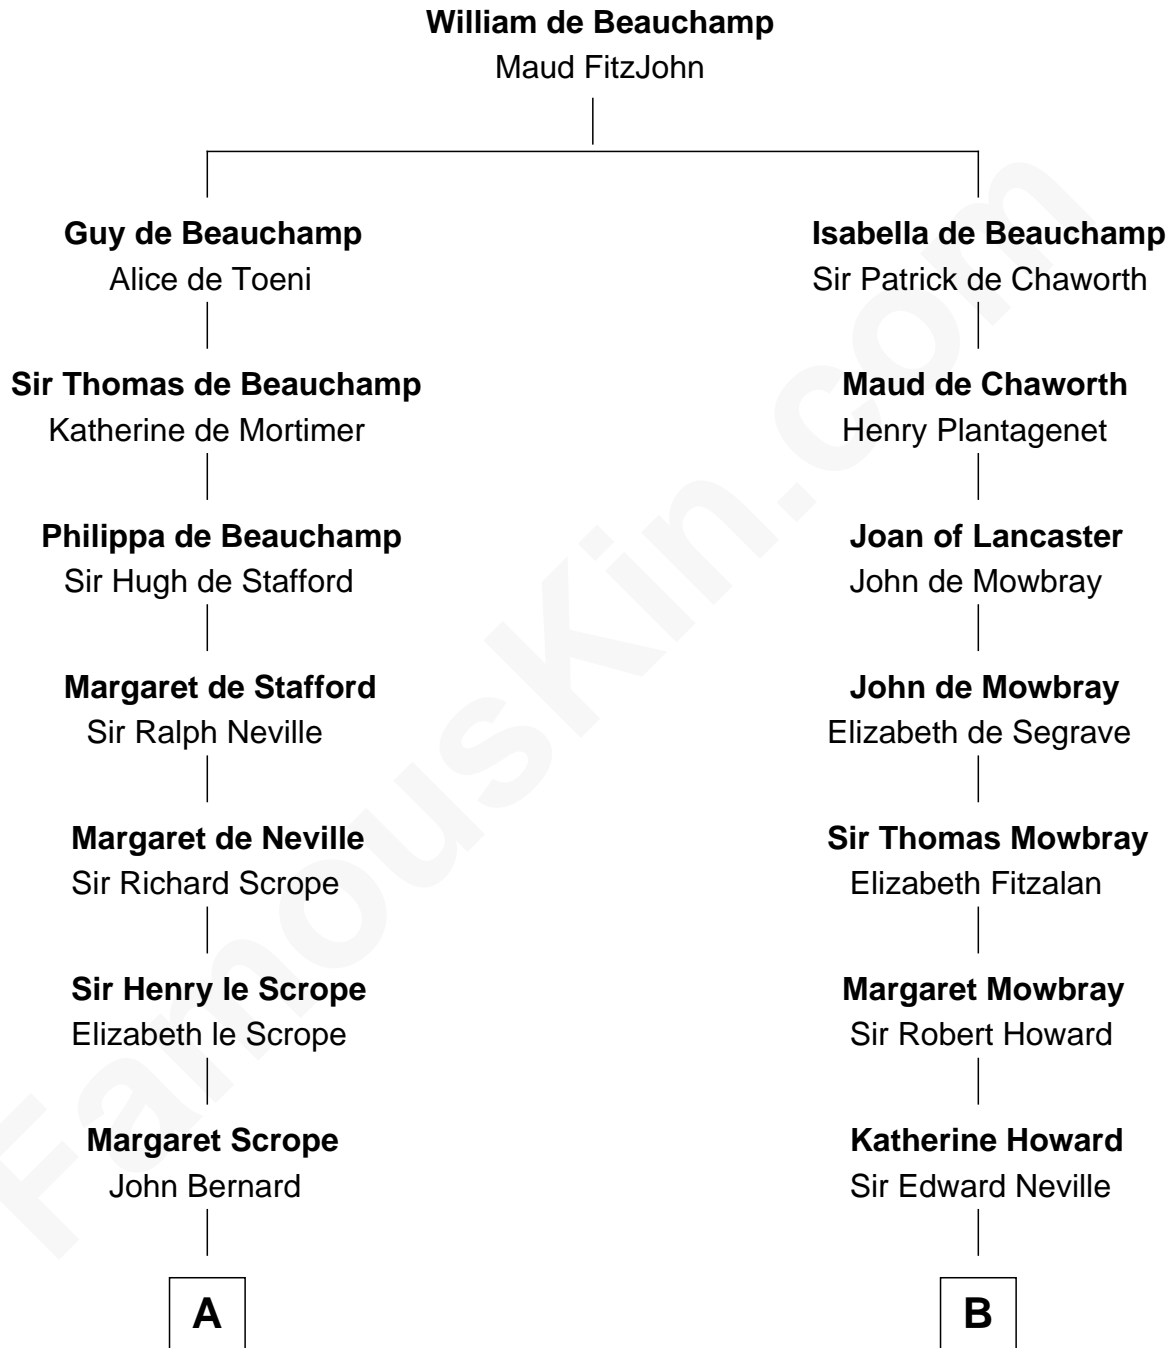

FamousKin.com

Relationship Chart of

Admiral Richard Byrd

Polar Explorer

18th cousin 1 time removed of

John Marshall

4th Chief Justice of the U.S. Supreme Court

C

Col. William Byrd
Jane Meriwether Rivers

Richard Evelyn Byrd
Eleanor Bolling Flood

Admiral Richard Byrd
Polar Explorer

D

Mary Randolph Keith
Col. Thomas Marshall

John Marshall
U.S. Supreme Court Chief Justice