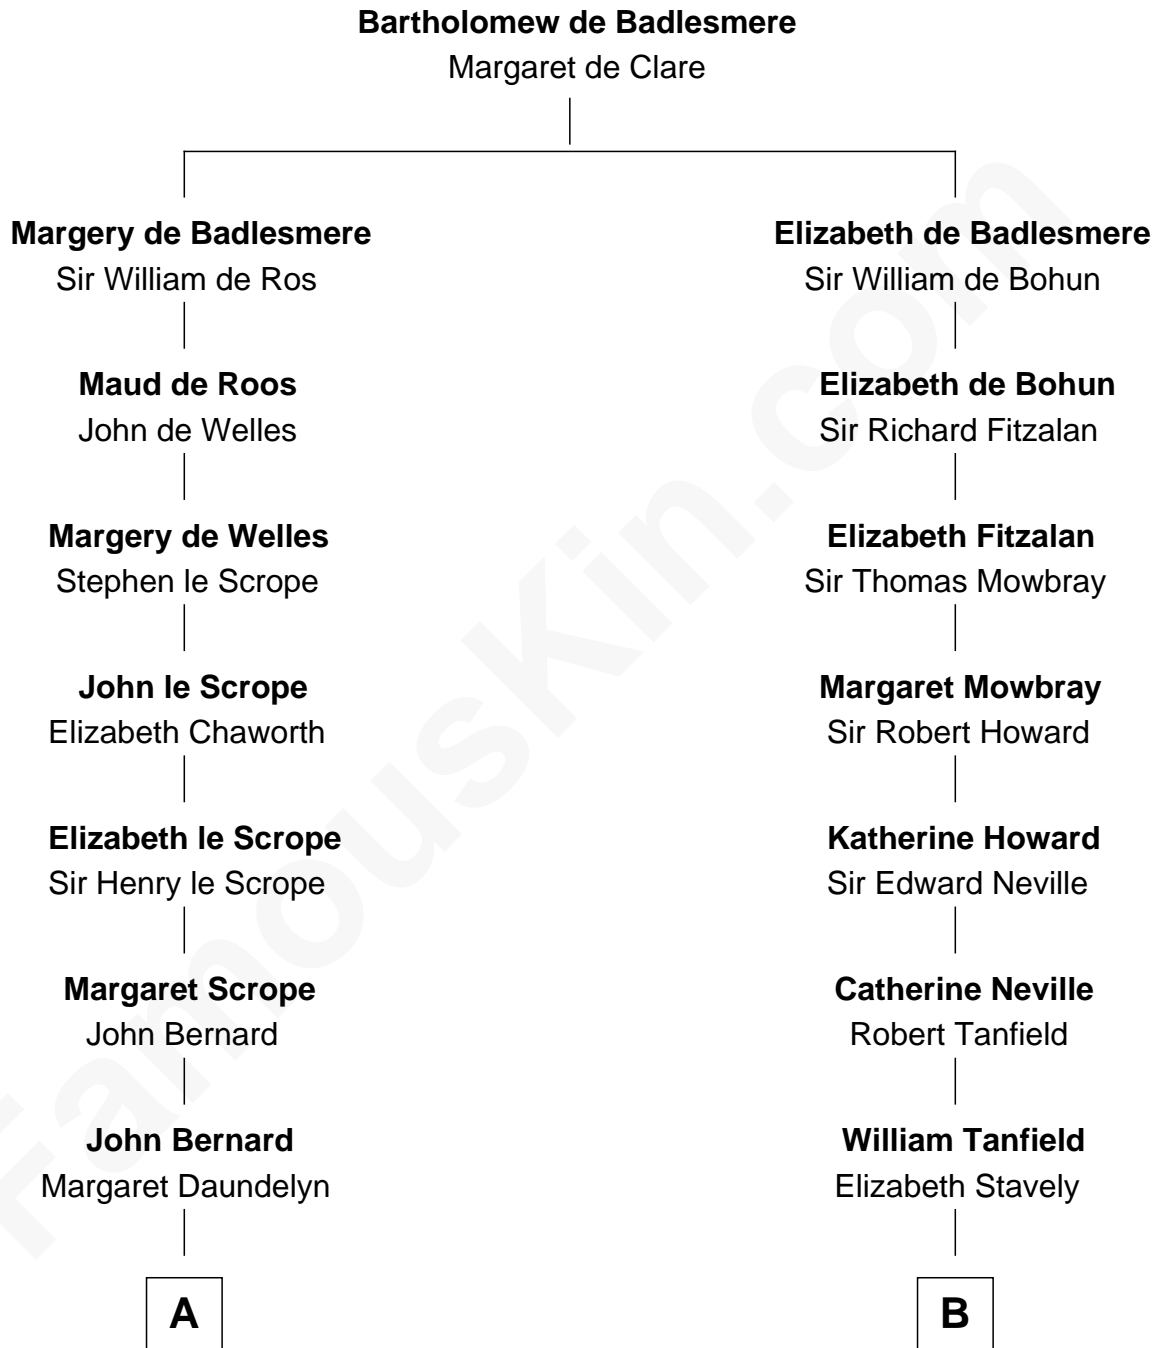

FamousKin.com
Relationship Chart of
Admiral Richard Byrd
Polar Explorer

16th cousin 2 times removed of

John Marshall
4th Chief Justice of the U.S. Supreme Court

C

Richard Evelyn Byrd

Eleanor Bolling Flood

Admiral Richard Byrd

Polar Explorer

FamousKin.com