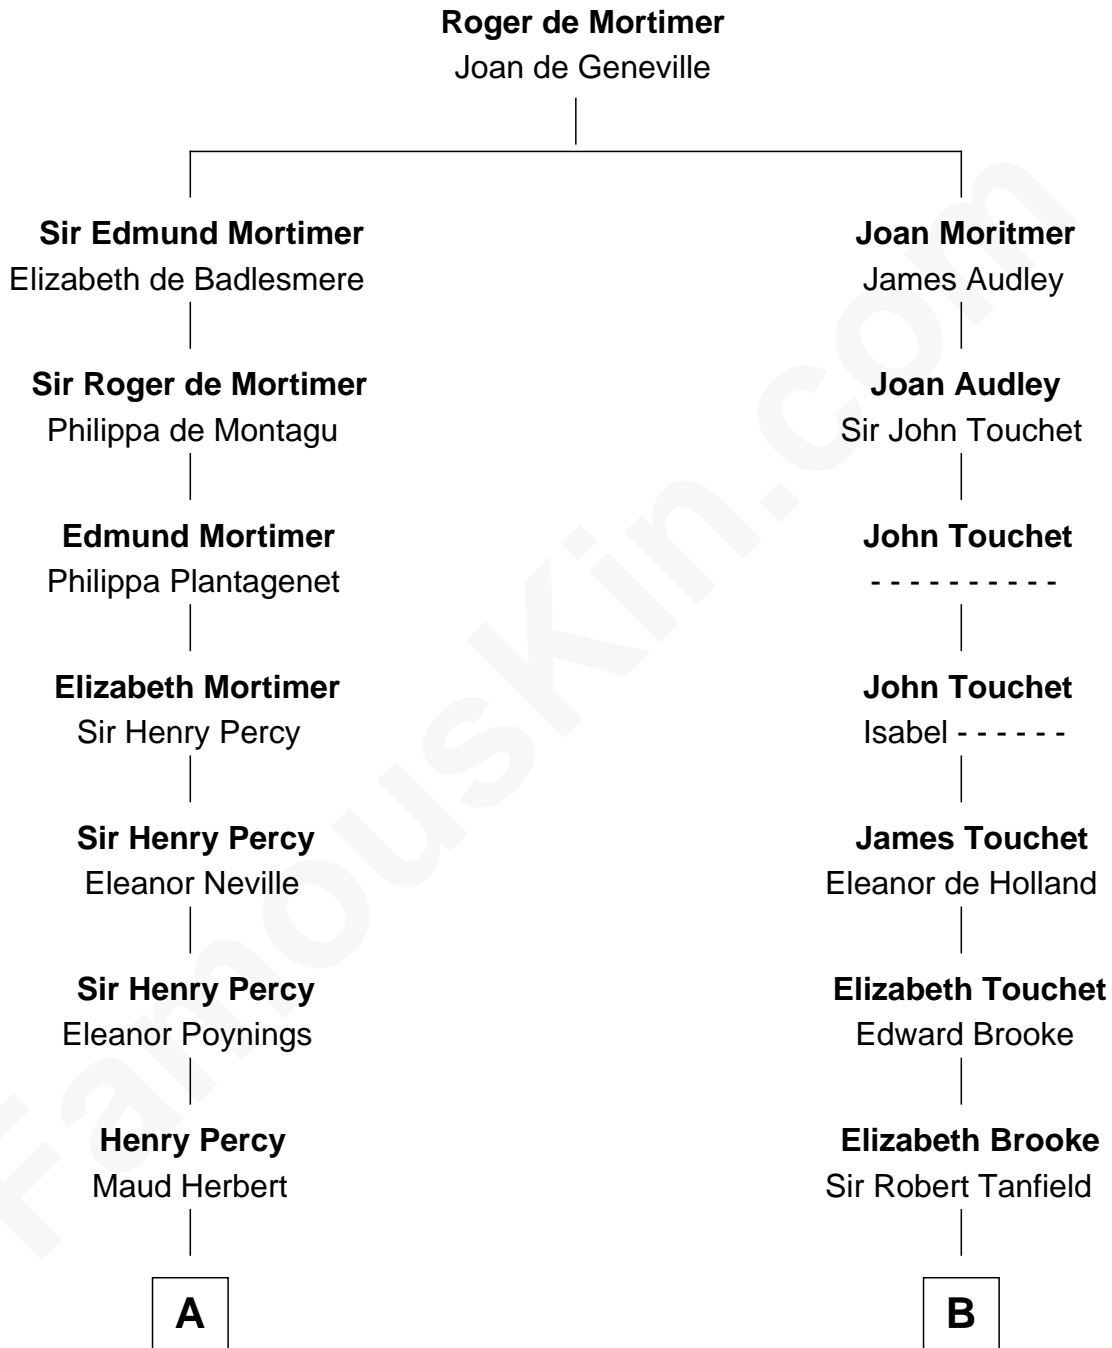

FamousKin.com
Relationship Chart of
Admiral Richard Byrd
Polar Explorer

18th cousin 3 times removed of

John Marshall
4th Chief Justice of the U.S. Supreme Court

C

Thomas Taylor Byrd
Mary Armistead

Richard Evelyn Byrd
Anne Harrison

Col. William Byrd
Jane Meriwether Rivers

Richard Evelyn Byrd
Eleanor Bolling Flood

Admiral Richard Byrd
Polar Explorer

D

Mary Randolph Keith
Col. Thomas Marshall

John Marshall
U.S. Supreme Court Chief Justice