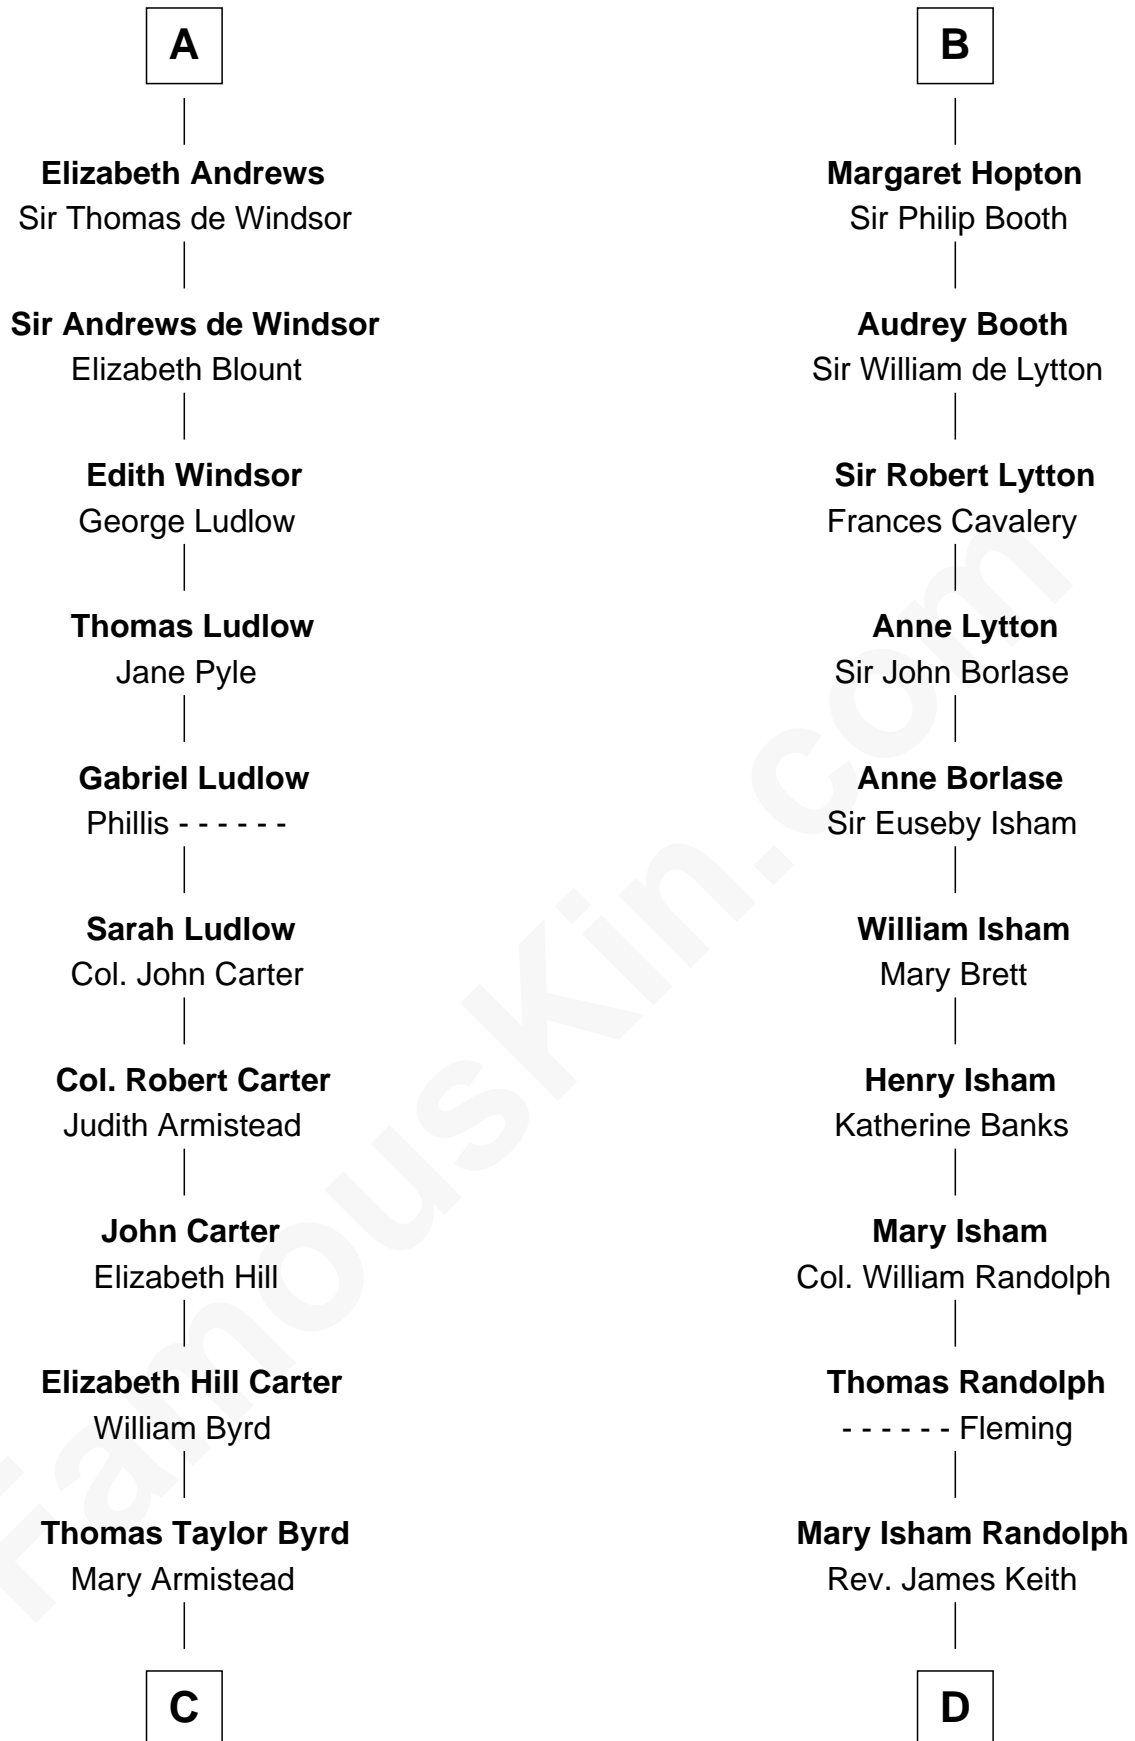

FamousKin.com
Relationship Chart of
Admiral Richard Byrd
Polar Explorer

18th cousin 2 times removed of
John Marshall
4th Chief Justice of the U.S. Supreme Court

C

Richard Evelyn Byrd
Anne Harrison

Col. William Byrd
Jane Meriwether Rivers

Richard Evelyn Byrd
Eleanor Bolling Flood

Admiral Richard Byrd
Polar Explorer

D

Mary Randolph Keith
Col. Thomas Marshall

John Marshall
U.S. Supreme Court Chief Justice

FamousKin.com